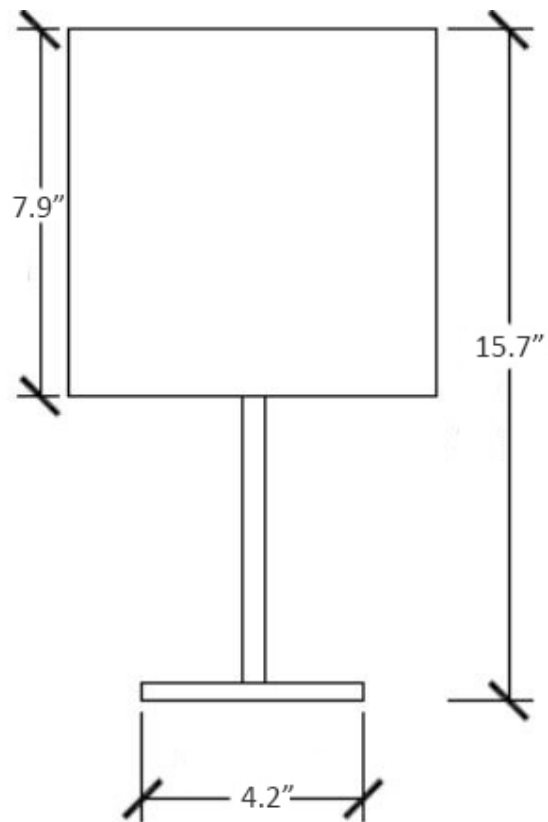

Quadrolo 64/1

Features

- Magnifying Makeup Mirror
- Polished Chrome Finish
- Chrome Plated ABS
- 3X Magnification
- Double Arm, Extendable, Rotates in All Directions
- Free of Distortion
- Made in Italy

SKU# | Option:

- Quadrolo 64/1 | Polished Chrome

Finishes:

 Polished Chrome

* WS Bath Collections reserves the right to revise dimensions or information on this sheet without notice

Collection Quadrolo	Model Quadrolo 64/1	Dimensions Metric <i>1 inch = 2.54 cm</i> <i>1 inch = 25.4 mm</i>	 1051 Lea Drive - Collegeville, PA 19426 Tel. 215 513 9400 - Fax 610 831 0215 www.ws bathcollections.com - info@ws bathcollections.com
-------------------------------	---------------------------------	--	---

Product Specs Sheets

Collection
Quadrolo

Model |
Quadrolo 64/1

Dimensions Metric

1 inch = 2.54 cm
1 inch = 25.4 mm

WS[®]
BATH
COLLECTIONS

1051 Lea Drive - Collegeville, PA 19426
Tel. 215 513 9400 - Fax 610 831 0215