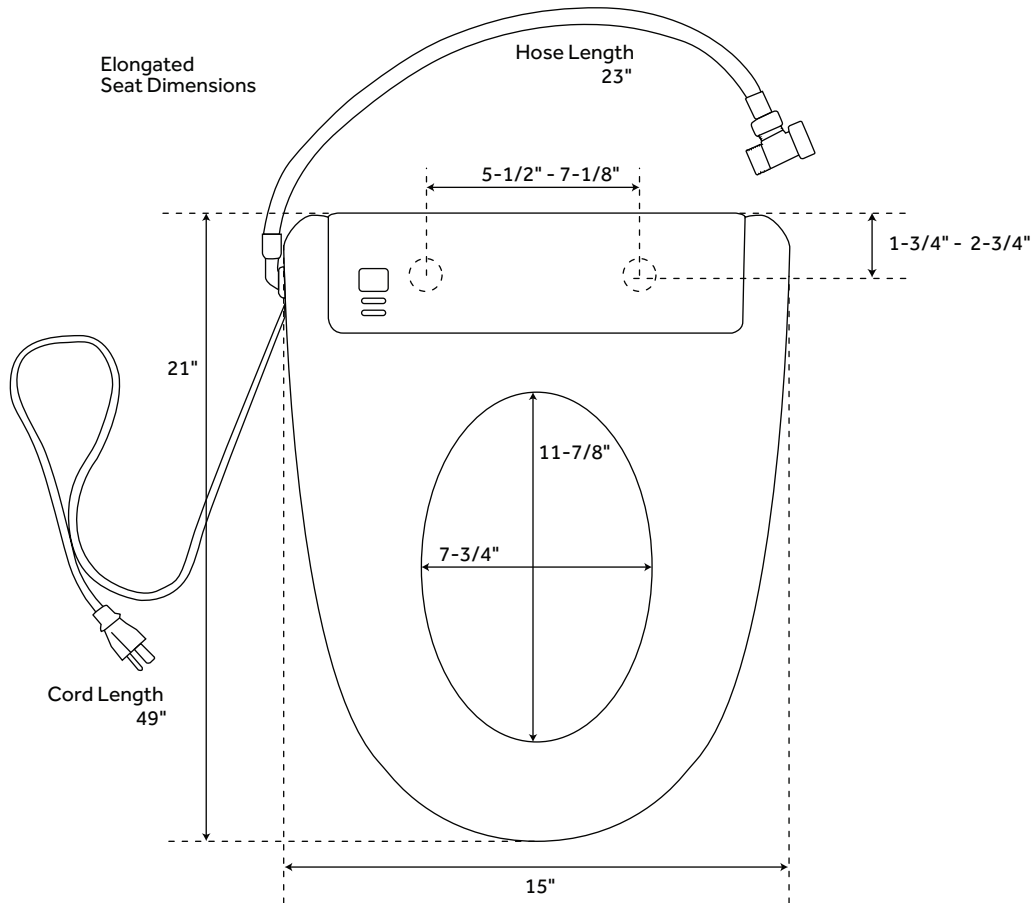

### FEATURES

Product Finish: White  
Material: Porcelain  
Bowl Shape: Elongated  
Length: 14-1/2"  
Width: 28-1/4"  
Height: 27-3/4"

### FEATURES

- 21" L x 15" W x 5" H
- Features warm water, seat warmer, spray massage, warm drying, smart night light, and auto-cleaning modes.
- Includes a remote control for one-handed operation
- Features Nozzle Clean mode for cleaning
- Soft-closing seat and lid
- Installs easily with quick-release system
- Power cord length: 49"