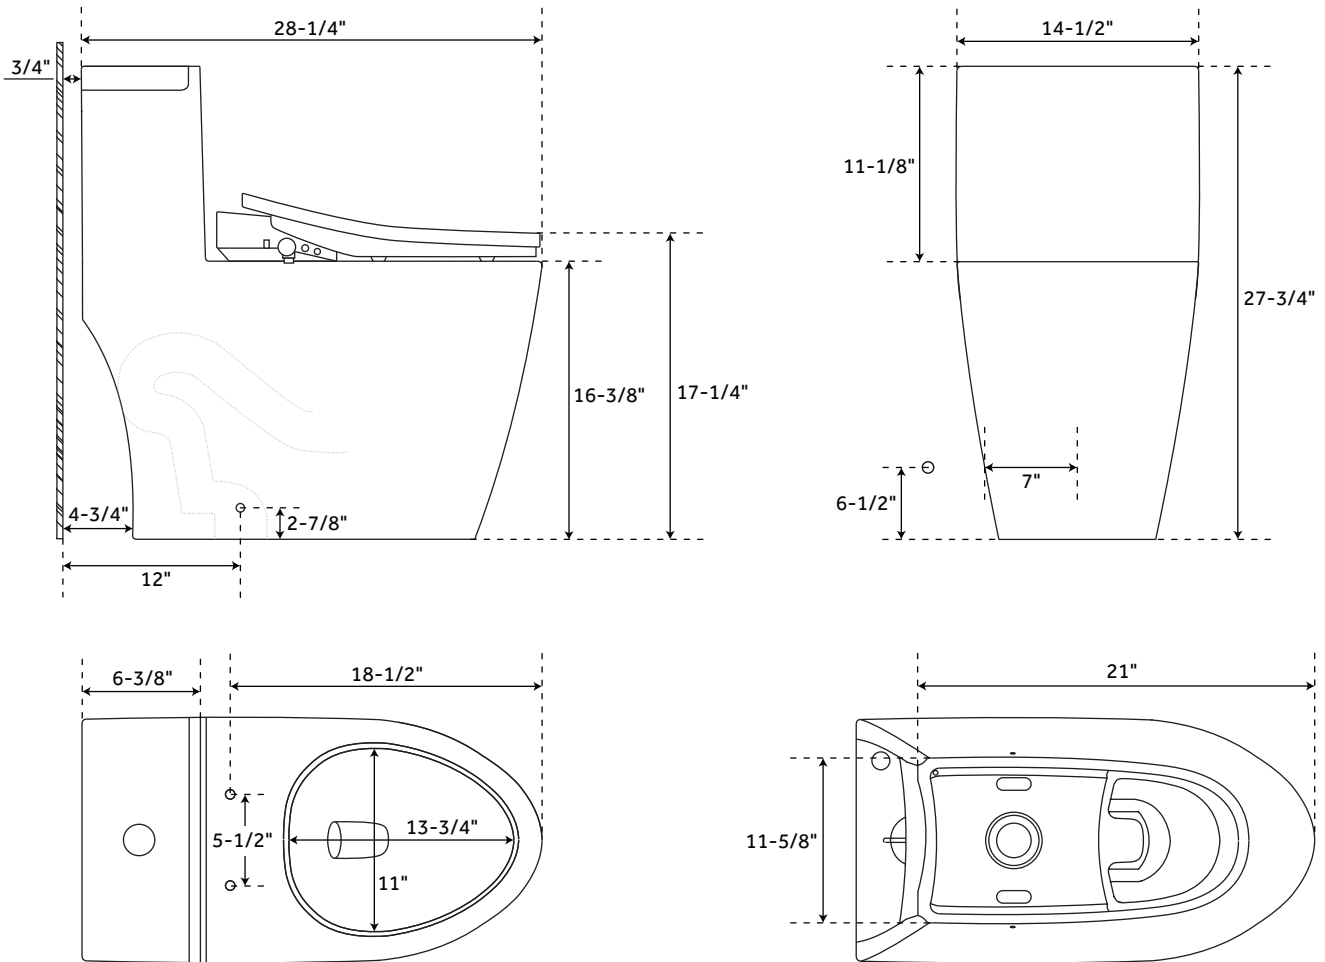

### FEATURES

Product Finish: White  
Material: Porcelain  
Bowl Shape: Elongated  
Length: 14-1/2"  
Width: 28-1/4"  
Height: 27-3/4"