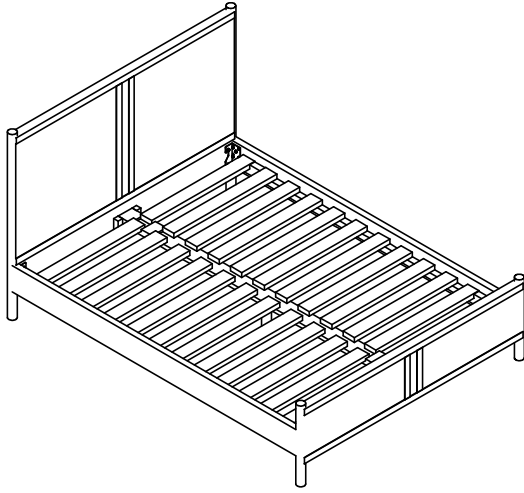

## Bed - Queen

HARDWARE LIST				
A		Allen Key	L6	1
B		Bolt	L6 m8 x 25 mm	8
C		Flat Washer	Ø 8 mm	9
D		Allen Key	L4	1
E		JCBC Bolt	L4 m6 x 70 mm	1

COMPONENT LIST			
1		HEADBOARD	1 PCS
2		SLATS	2 ROLL
3		SIDE RAIL	2 PCS
4		FOOTBOARD	1 PCS
5		CENTER RAIL	1 PCS