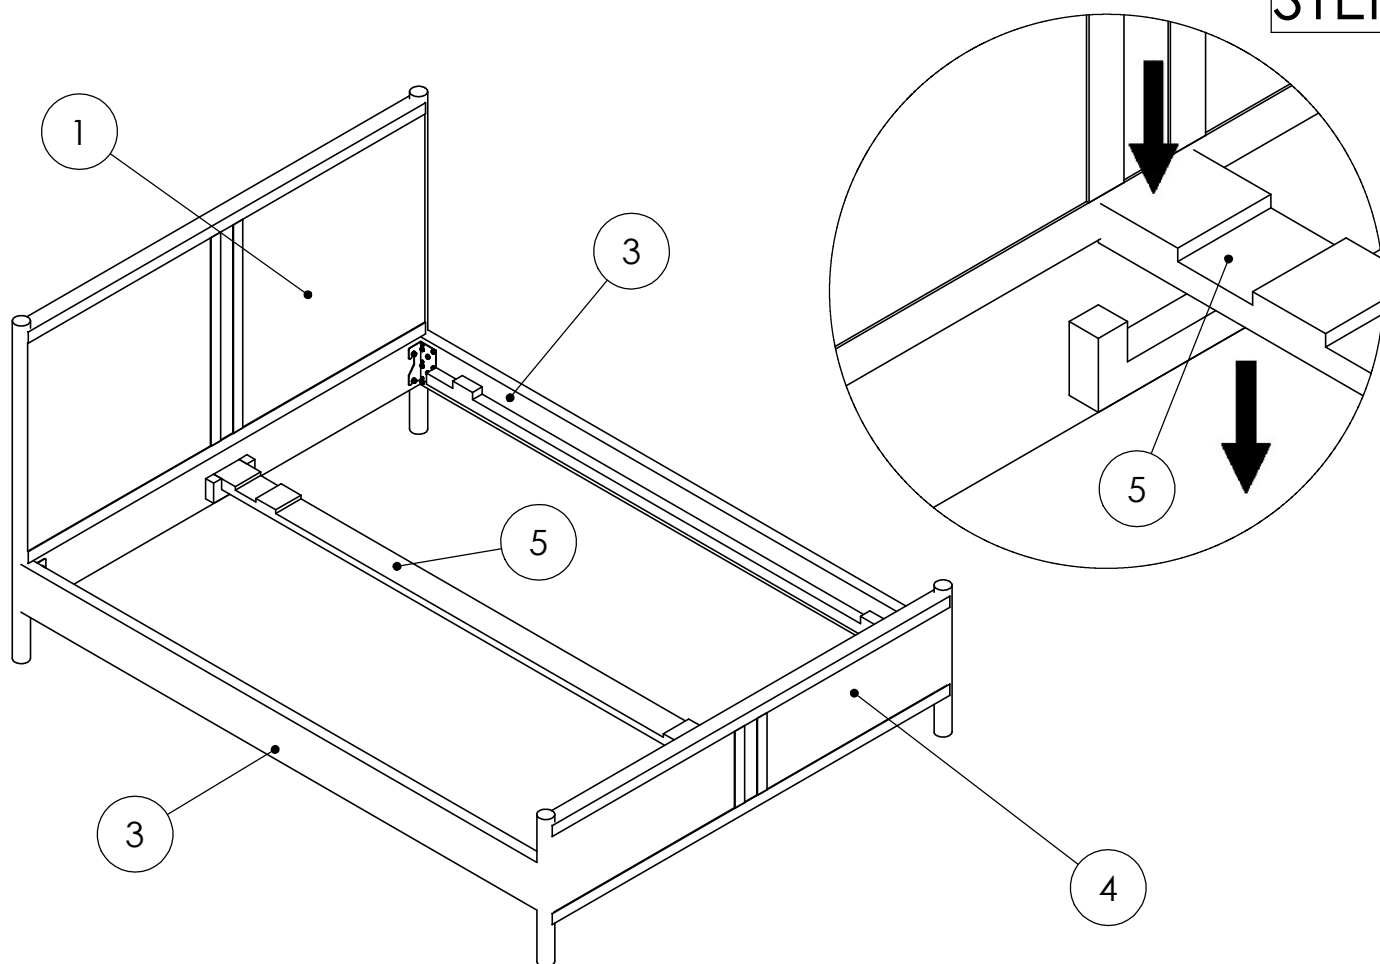

ASSEMBLY INSTRUCTION FOR

Bed - Queen

STEP 1

STEP 2