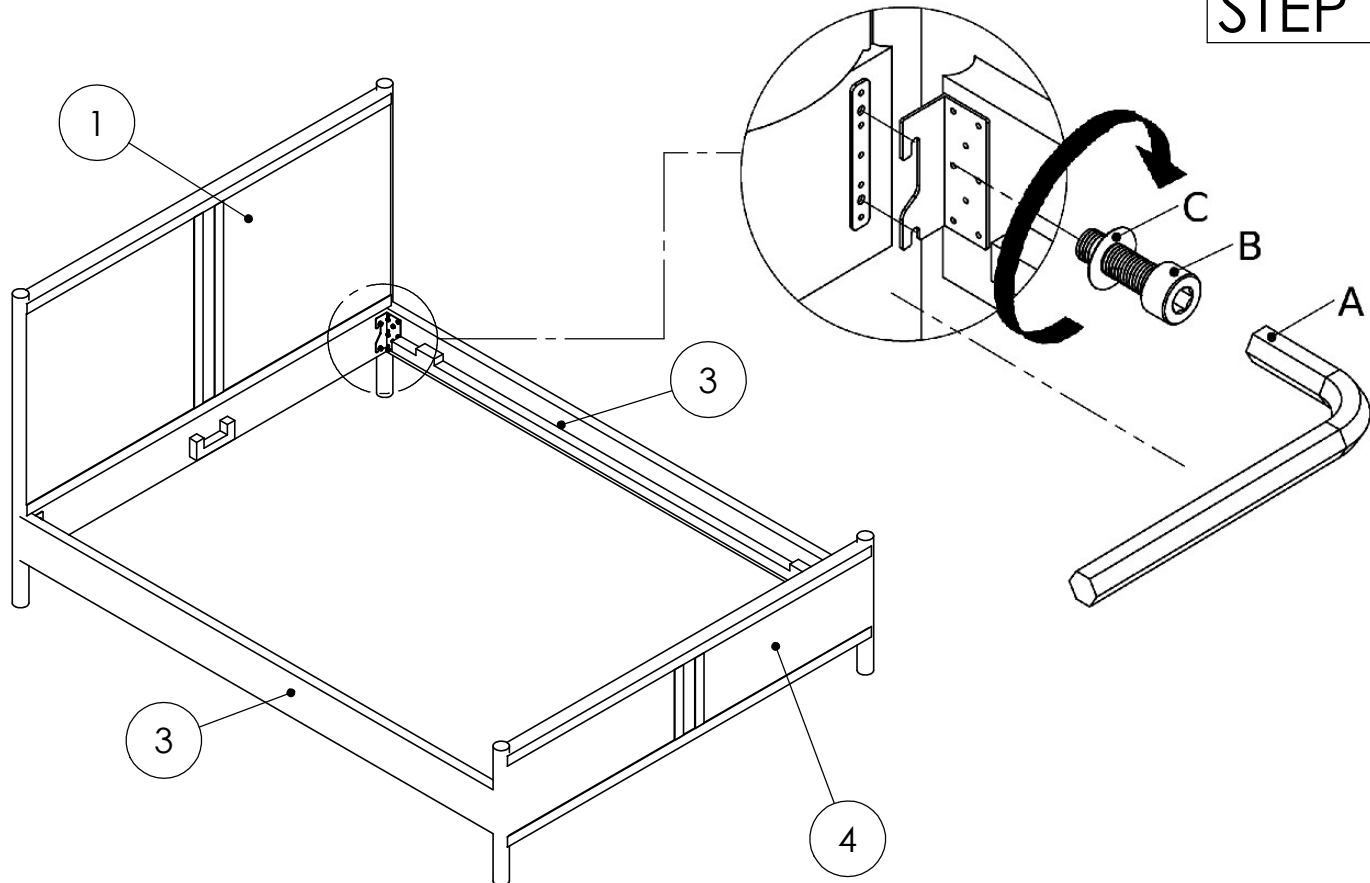

ASSEMBLY INSTRUCTION FOR

Bed - Queen

STEP 1