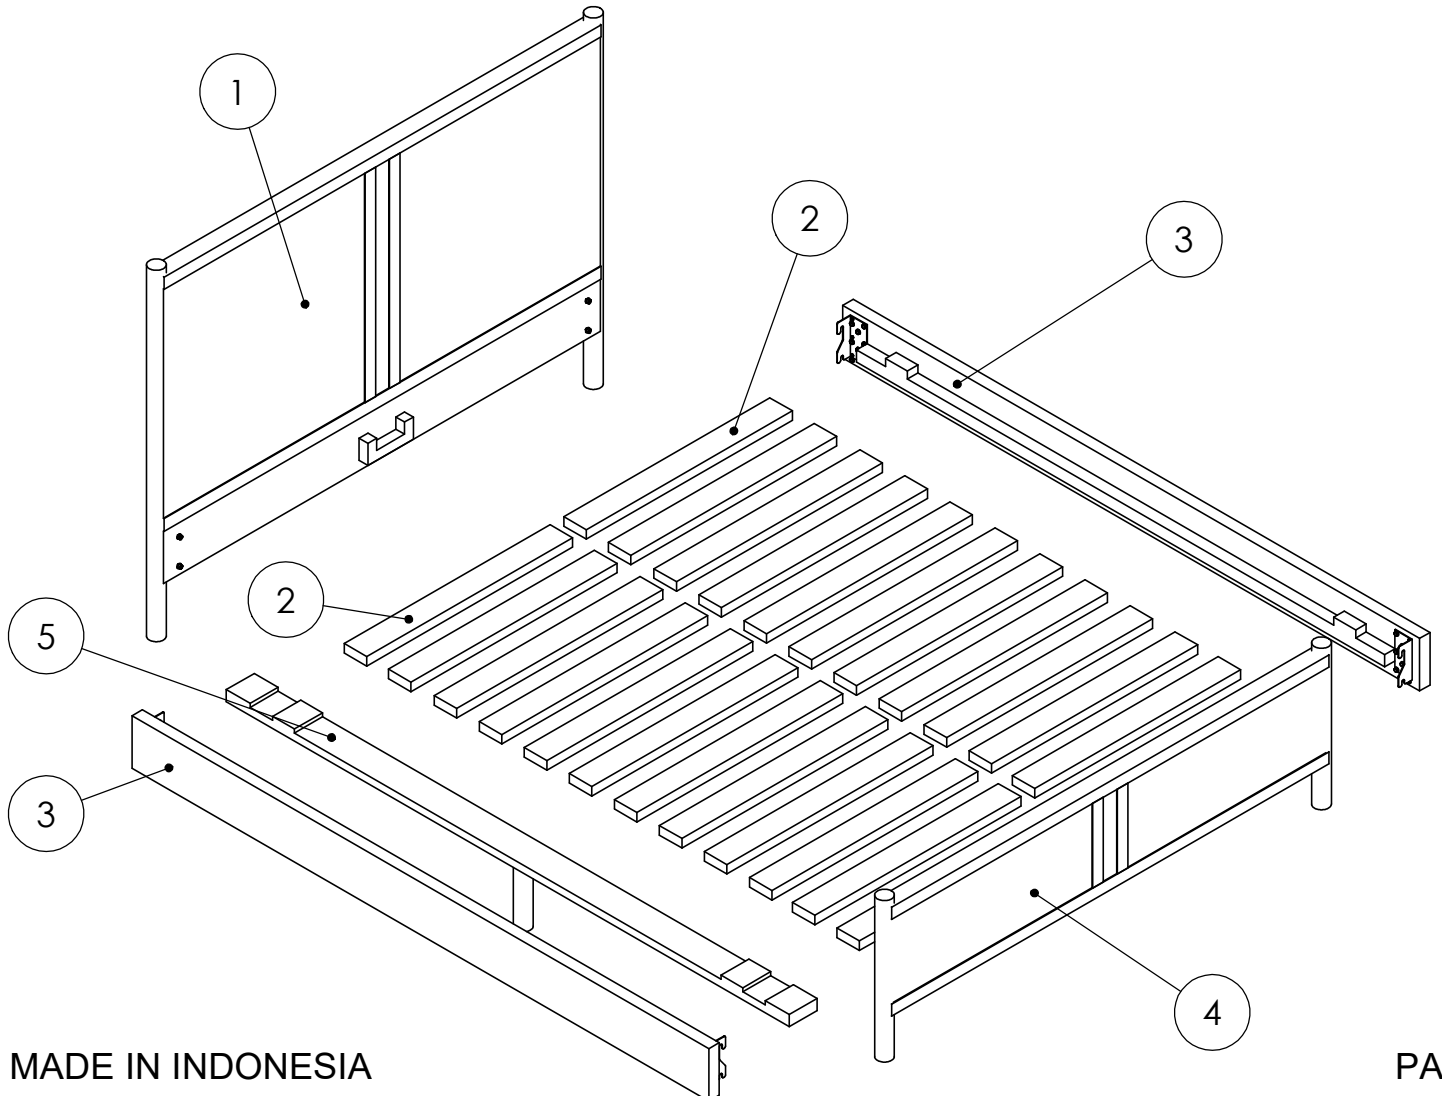

## Bed - Queen

HARDWARE LIST				
A		Allen Key	L6	1
B		Bolt	L6 m8 x 25 mm	8
C		Flat Washer	Ø 8 mm	9
D		Allen Key	L4	1
E		JCBC Bolt	L4 m6 x 70 mm	1

COMPONENT LIST			
1		HEADBOARD	1 PCS
2		SLATS	2 ROLL
3		SIDE RAIL	2 PCS
4		FOOTBOARD	1 PCS
5		CENTER RAIL	1 PCS