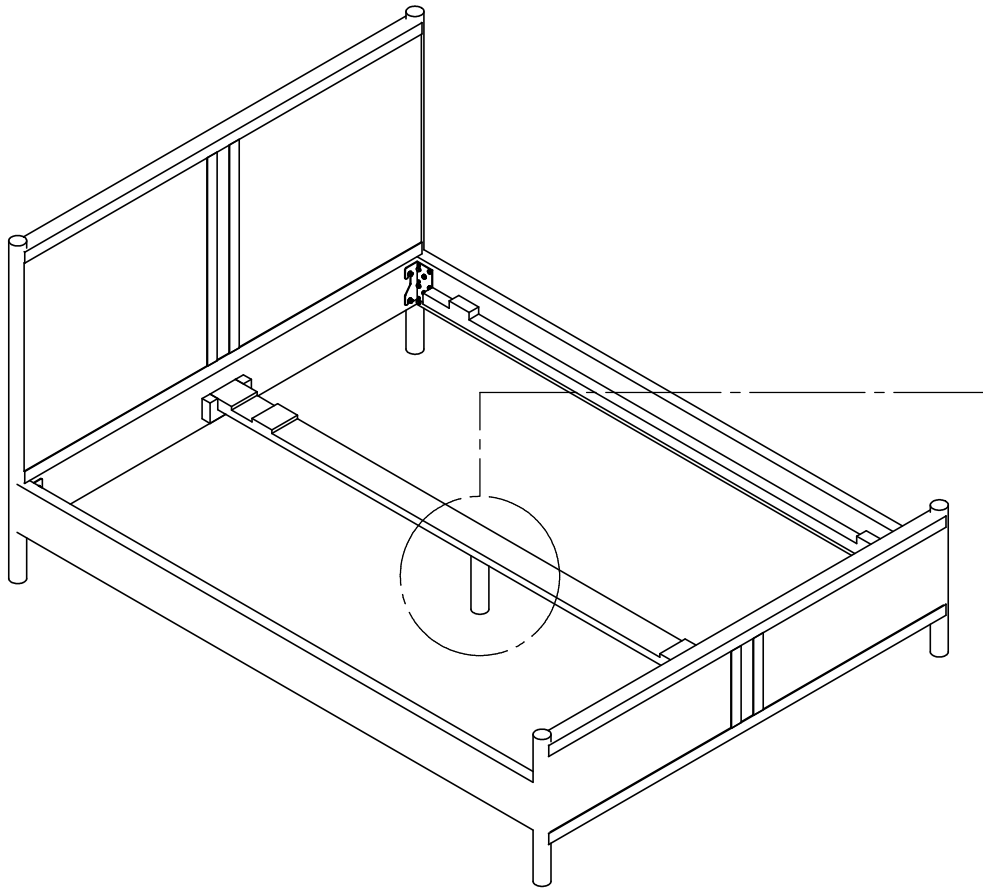

ASSEMBLY INSTRUCTION FOR

Bed - Queen

STEP 3