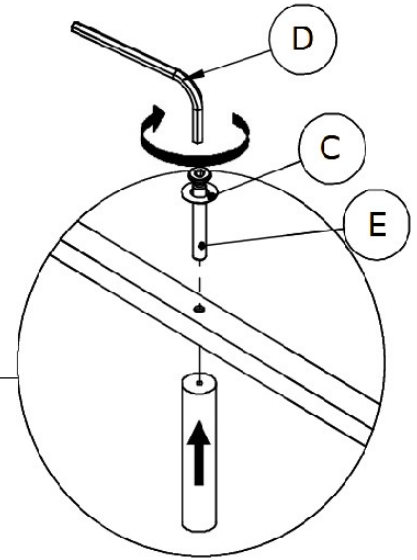

ASSEMBLY INSTRUCTION FOR

Bed - Queen

STEP 3