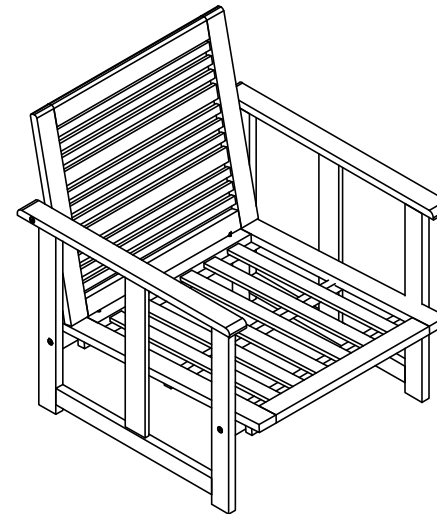

ASSEMBLY INSTRUCTION - SOFA CHAIR

No	Hardware	Fig	Q.ty
①	Screw M7x40		2
②	Screw M7x60		4
③	Screw M7 x 90		2
④	Allen Key(K4)		1

Ⓐ x 1

STEP 1

STEP 2

STEP 3

Ⓑ x 2

STEP 4

Ⓒ x 1