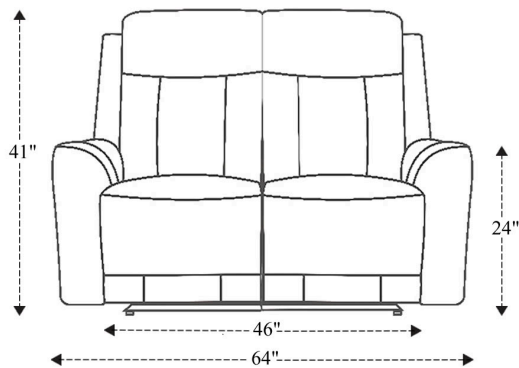

# Power Reclining Sofa

Overall Dimensions	86" x 41" x 41"
Overall Width	86"
Overall Depth	41"
Overall Height	41"
Overall Weight	274.3 lbs.
Fully Reclined	70"
Distance from Wall	7.5"
Back of Seat to end of Chaise	41"
Leg Height <small>(Distance from Foot Rest to Floor in Full Recline)</small>	21"
Head Height <small>(Distance from Headrest to Floor in Full Recline)</small>	32"

Seat Width	69.5"
Seat Depth	22"
Seat Height	21"
Arm Width	8.5"
Arm Depth	21.5"
Arm Height	24"
Back Width	81"
Back Height	24.5"
Headrest Extended from Back	6.5"

# Power Reclining Loveseat

Overall Dimensions	64" x 41" x 41"
Overall Width	64"
Overall Depth	41"
Overall Height	41"
Overall Weight	226.1 lbs.
Fully Reclined	70"
Distance from Wall	7.5"
Back of Seat to end of Chaise	41"
Leg Height <small>(Distance from Foot Rest to Floor in Full Recline)</small>	21"
Head Height <small>(Distance from Headrest to Floor in Full Recline)</small>	32"

Seat Width	46"
Seat Depth	22"
Seat Height	21"
Arm Width	8.5"
Arm Depth	21.5"
Arm Height	24"
Back Width	57"
Back Height	24.5"
Headrest Extended from Back	6.5"