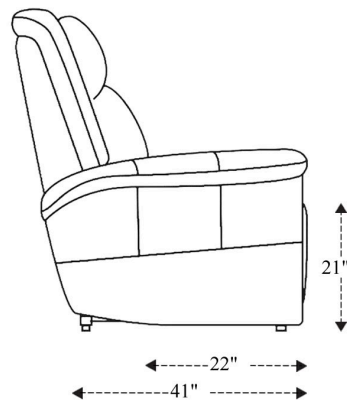

# Power Reclining Sofa

Overall Dimensions	86" x 41" x 41"
Overall Width	86"
Overall Depth	41"
Overall Height	41"
Overall Weight	274.3 lbs.
Fully Reclined	70"
Distance from Wall	7.5"
Back of Seat to end of Chaise	41"
Leg Height <small>(Distance from Foot Rest to Floor in Full Recline)</small>	21"
Head Height <small>(Distance from Headrest to Floor in Full Recline)</small>	32"

Seat Width	69.5"
Seat Depth	22"
Seat Height	21"
Arm Width	8.5"
Arm Depth	21.5"
Arm Height	24"
Back Width	81"
Back Height	24.5"
Headrest Extended from Back	6.5"

# Power Reclining Loveseat

Overall Dimensions	64" x 41" x 41"
Overall Width	64"
Overall Depth	41"
Overall Height	41"
Overall Weight	226.1 lbs.
Fully Reclined	70"
Distance from Wall	7.5"
Back of Seat to end of Chaise	41"
Leg Height <small>(Distance from Foot Rest to Floor in Full Recline)</small>	21"
Head Height <small>(Distance from Headrest to Floor in Full Recline)</small>	32"

Seat Width	46"
Seat Depth	22"
Seat Height	21"
Arm Width	8.5"
Arm Depth	21.5"
Arm Height	24"
Back Width	57"
Back Height	24.5"
Headrest Extended from Back	6.5"