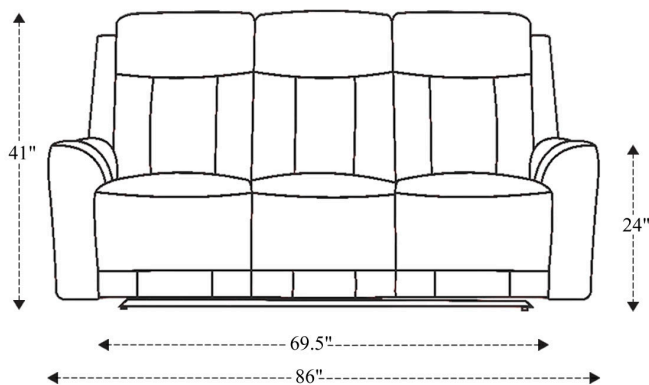

# Power Reclining Sofa

Overall Dimensions	86" x 41" x 41"
Overall Width	86"
Overall Depth	41"
Overall Height	41"
Overall Weight	274.3 lbs.
Fully Reclined	70"
Distance from Wall	7.5"
Back of Seat to end of Chaise	41"
Leg Height <small>(Distance from Foot Rest to Floor in Full Recline)</small>	21"
Head Height <small>(Distance from Headrest to Floor in Full Recline)</small>	32"

Seat Width	69.5"
Seat Depth	22"
Seat Height	21"
Arm Width	8.5"
Arm Depth	21.5"
Arm Height	24"
Back Width	81"
Back Height	24.5"
Headrest Extended from Back	6.5"

# Power Reclining Loveseat

Overall Dimensions	64" x 41" x 41"
Overall Width	64"
Overall Depth	41"
Overall Height	41"
Overall Weight	226.1 lbs.
Fully Reclined	70"
Distance from Wall	7.5"
Back of Seat to end of Chaise	41"
Leg Height <small>(Distance from Foot Rest to Floor in Full Recline)</small>	21"
Head Height <small>(Distance from Headrest to Floor in Full Recline)</small>	32"

Seat Width	46"
Seat Depth	22"
Seat Height	21"
Arm Width	8.5"
Arm Depth	21.5"
Arm Height	24"
Back Width	57"
Back Height	24.5"
Headrest Extended from Back	6.5"