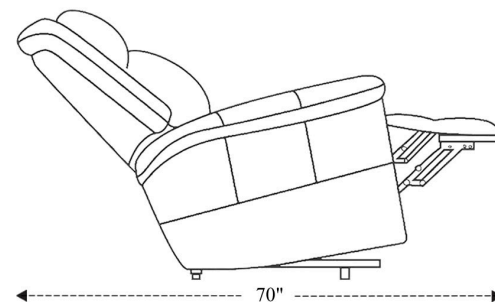

# Power Reclining Sofa

Overall Dimensions	86" x 41" x 41"
Overall Width	86"
Overall Depth	41"
Overall Height	41"
Overall Weight	274.3 lbs.
Fully Reclined	70"
Distance from Wall	7.5"
Back of Seat to end of Chaise	41"
Leg Height <small>(Distance from Foot Rest to Floor in Full Recline)</small>	21"
Head Height <small>(Distance from Headrest to Floor in Full Recline)</small>	32"

Seat Width	69.5"
Seat Depth	22"
Seat Height	21"
Arm Width	8.5"
Arm Depth	21.5"
Arm Height	24"
Back Width	81"
Back Height	24.5"
Headrest Extended from Back	6.5"

# Power Reclining Loveseat

Overall Dimensions	64" x 41" x 41"
Overall Width	64"
Overall Depth	41"
Overall Height	41"
Overall Weight	226.1 lbs.
Fully Reclined	70"
Distance from Wall	7.5"
Back of Seat to end of Chaise	41"
Leg Height <small>(Distance from Foot Rest to Floor in Full Recline)</small>	21"
Head Height <small>(Distance from Headrest to Floor in Full Recline)</small>	32"

Seat Width	46"
Seat Depth	22"
Seat Height	21"
Arm Width	8.5"
Arm Depth	21.5"
Arm Height	24"
Back Width	57"
Back Height	24.5"
Headrest Extended from Back	6.5"