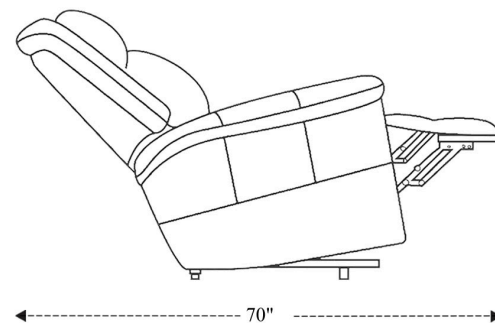

# Power Reclining Sofa

Overall Dimensions	86" x 41" x 41"
Overall Width	86"
Overall Depth	41"
Overall Height	41"
Overall Weight	274.3 lbs.
Fully Reclined	70"
Distance from Wall	7.5"
Back of Seat to end of Chaise	41"
Leg Height <small>(Distance from Foot Rest to Floor in Full Recline)</small>	21"
Head Height <small>(Distance from Headrest to Floor in Full Recline)</small>	32"

Seat Width	69.5"
Seat Depth	22"
Seat Height	21"
Arm Width	8.5"
Arm Depth	21.5"
Arm Height	24"
Back Width	81"
Back Height	24.5"
Headrest Extended from Back	6.5"

# Power Reclining Loveseat

Overall Dimensions	64" x 41" x 41"
Overall Width	64"
Overall Depth	41"
Overall Height	41"
Overall Weight	226.1 lbs.
Fully Reclined	70"
Distance from Wall	7.5"
Back of Seat to end of Chaise	41"
Leg Height <small>(Distance from Foot Rest to Floor in Full Recline)</small>	21"
Head Height <small>(Distance from Headrest to Floor in Full Recline)</small>	32"

Seat Width	46"
Seat Depth	22"
Seat Height	21"
Arm Width	8.5"
Arm Depth	21.5"
Arm Height	24"
Back Width	57"
Back Height	24.5"
Headrest Extended from Back	6.5"