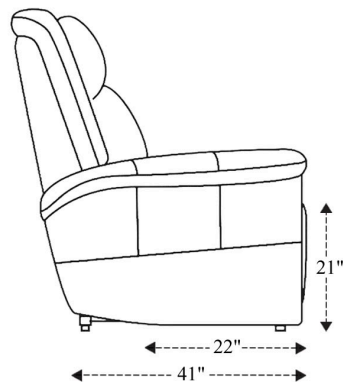

# Power Reclining Sofa

Overall Dimensions	86" x 41" x 41"
Overall Width	86"
Overall Depth	41"
Overall Height	41"
Overall Weight	274.3 lbs.
Fully Reclined	70"
Distance from Wall	7.5"
Back of Seat to end of Chaise	41"
Leg Height <small>(Distance from Foot Rest to Floor in Full Recline)</small>	21"
Head Height <small>(Distance from Headrest to Floor in Full Recline)</small>	32"

Seat Width	69.5"
Seat Depth	22"
Seat Height	21"
Arm Width	8.5"
Arm Depth	21.5"
Arm Height	24"
Back Width	81"
Back Height	24.5"
Headrest Extended from Back	6.5"

# Power Reclining Loveseat

Overall Dimensions	64" x 41" x 41"
Overall Width	64"
Overall Depth	41"
Overall Height	41"
Overall Weight	226.1 lbs.
Fully Reclined	70"
Distance from Wall	7.5"
Back of Seat to end of Chaise	41"
Leg Height <small>(Distance from Foot Rest to Floor in Full Recline)</small>	21"
Head Height <small>(Distance from Headrest to Floor in Full Recline)</small>	32"

Seat Width	46"
Seat Depth	22"
Seat Height	21"
Arm Width	8.5"
Arm Depth	21.5"
Arm Height	24"
Back Width	57"
Back Height	24.5"
Headrest Extended from Back	6.5"