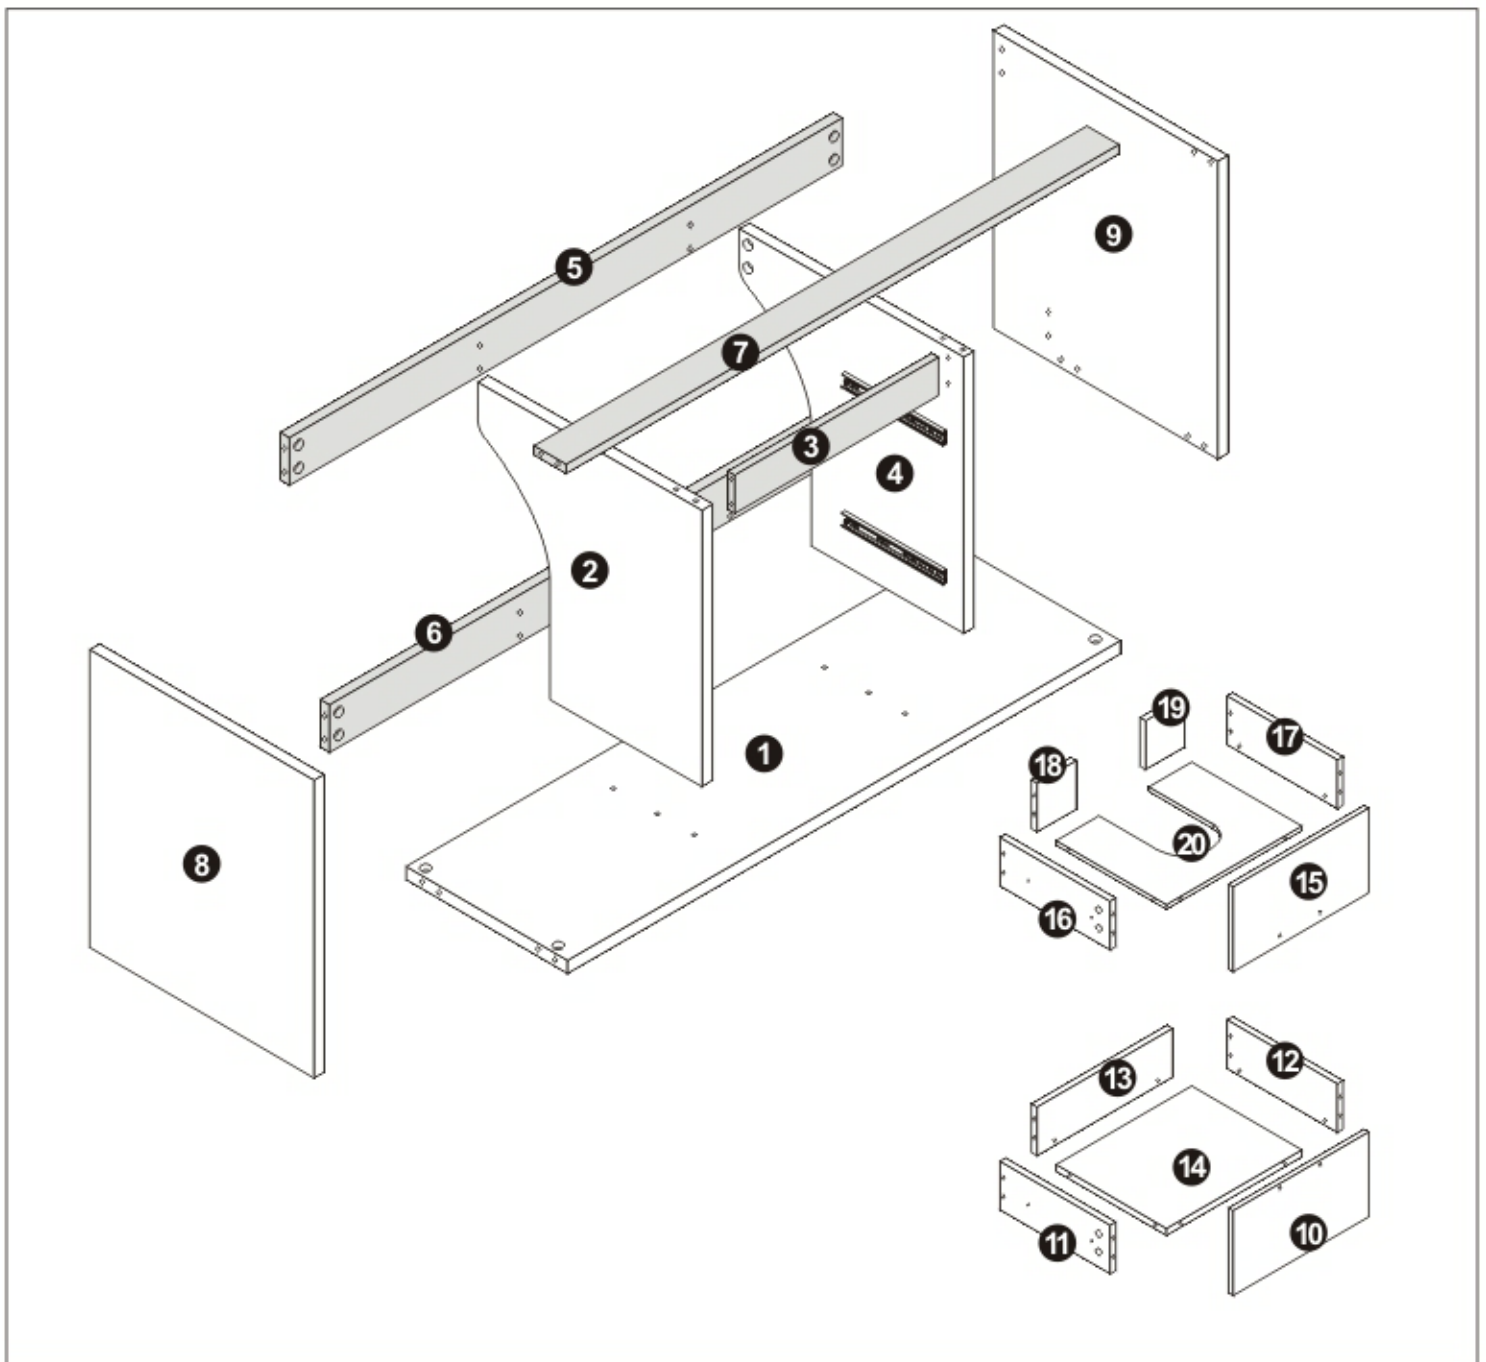

Bathroom cabinet

L996*W475*H450MM

Installation Instructions

Notes: Don't tighten screws completely at first, just in case parts were assembled wrongly and need disassemble. Tighten screws at last when all parts are put together.

Disassembly and installation of accessories

A 45PCS  15*10mm	B 45PCS  6*28mm	C 57PCS  3.5*14mm	D 12PCS  3.5*30mm	E 14PCS  7*38mm	F 4PCS  8*30mm	G 4PCS  4*18	H 2PCS  128 handles
I 4PCS  Three-section Rail	J 4PCS  Expansion screw	K 6PCS  Shim	L 2PCS  Corner code	M 2PCS  Pendant	 Tools Recommended		

I ₁	4PCS
	
Three-section Rail	

3

C	4PCS
	
3.5*14mm	

I ₁	4PCS
	
12 inch Three-section Rail	

4

A	4PCS
15*10mm	

5

E	6PCS
7*38mm	

6

E	8PCS
	
7*38mm	

7

D	4PCS
	
3.5*30mm	

8

A	8PCS	F	2PCS
			
15*10mm		8*30mm	

9

A	8PCS	F	2PCS
			
15*10mm		8*30mm	