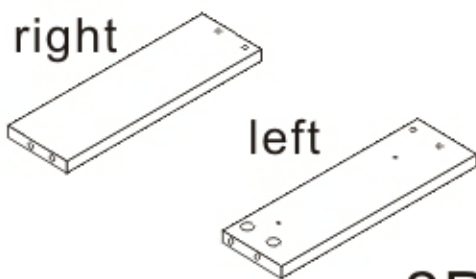

11 16

2PCS

12 17

2PCS

13

1PC

14

1PC

18 19

2PCS

20

1PC