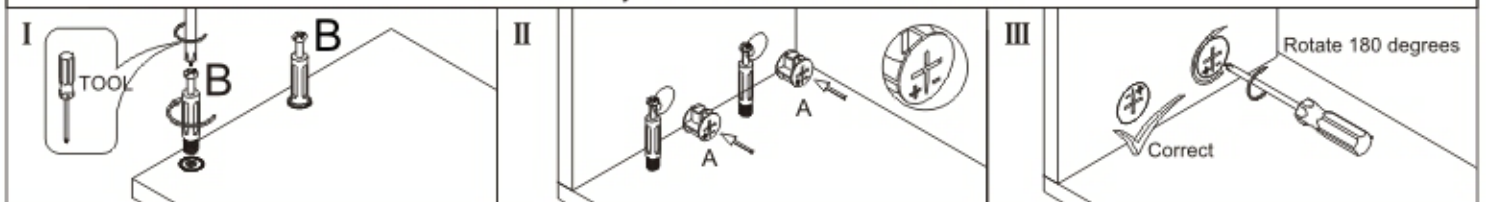

Bathroom cabinet

L996*W475*H450MM

Installation Instructions

Notes: Don't tighten screws completely at first, just in case parts were assembled wrongly and need disassemble. Tighten screws at last when all parts are put together.

Disassembly and installation of accessories

A 45PCS  15*10mm	B 45PCS  6*28mm	C 57PCS  3.5*14mm	D 12PCS  3.5*30mm	E 14PCS  7*38mm	F 4PCS  8*30mm	G 4PCS  4*18	H 2PCS  128 handles
I 4PCS  Three-section Rail	J 4PCS  Expansion screw	K 6PCS  Shim	L 2PCS  Corner code	M 2PCS  Pendant	 Tools Recommended		