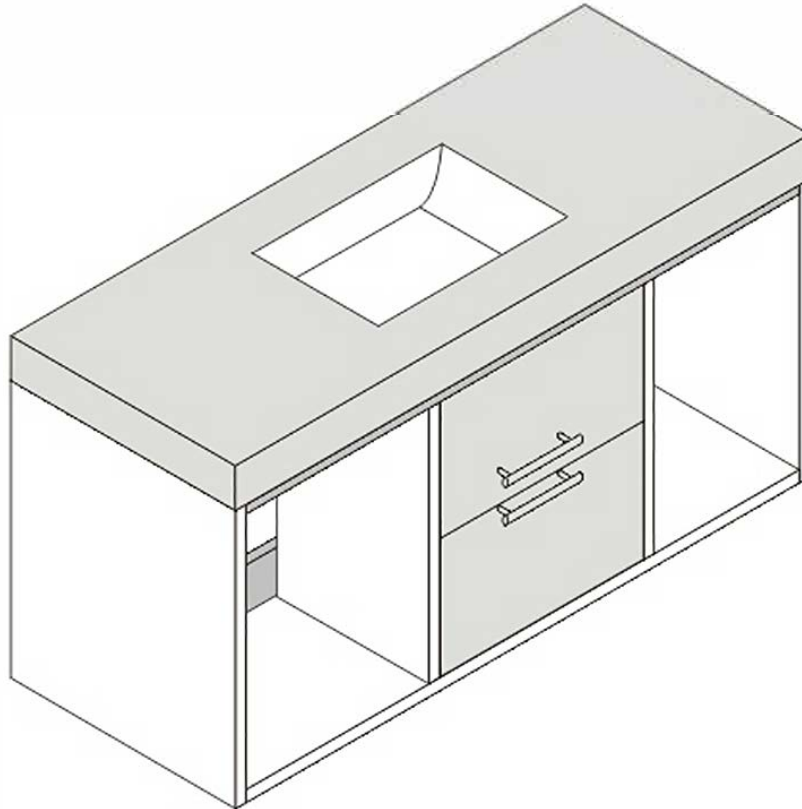

Bathroom cabinet

L996*W475*H450MM

Installation Instructions

Notes: Don't tighten screws completely at first, just in case parts were assembled wrongly and need disassemble. Tighten screws at last when all parts are put together.

Disassembly and installation of accessories

A 45PCS  15*10mm	B 45PCS  6*28mm	C 57PCS  3.5*14mm	D 12PCS  3.5*30mm	E 14PCS  7*38mm	F 4PCS  8*30mm	G 4PCS  4*18	H 2PCS  128 handles
I 4PCS  Three-section Rail	J 4PCS  Expansion screw	K 6PCS  Shim	L 2PCS  Corner code	M 2PCS  Pendant	 Tools Recommended		