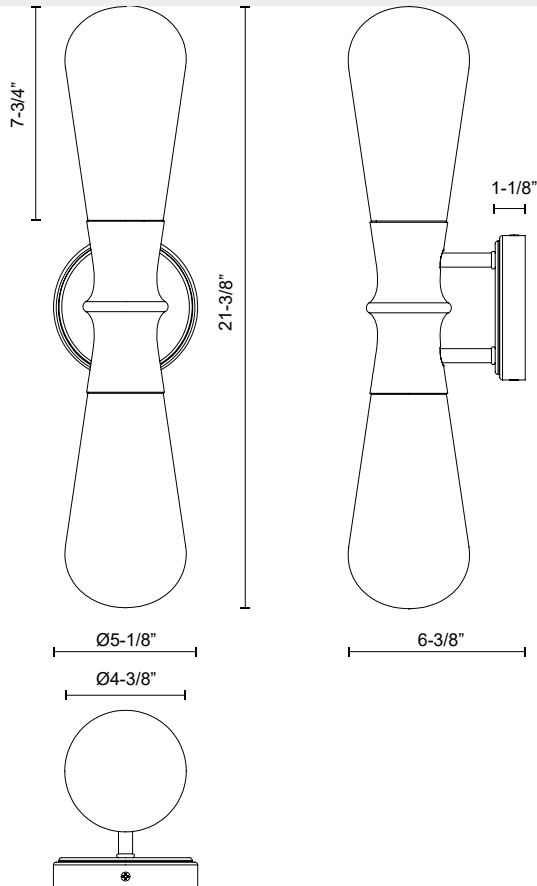

alora mood

P. 1.855.855.8926

CANADA: 19054 28TH Avenue Surrey - BC V3Z 6M3

USA: 3035 E. Lone Mountain Rd - Las Vegas, NV, 89081

MARCEL EW464002

FIXTURE DIMENSIONS	W5-1/8" x H21-3/8" x E6-3/8"
GLASS DETAILS	Clear Bubble Glass
HEIGHT FROM CENTER	10-3/4"
EXTENSION	6-3/8"
LAMP TYPE	E26
WATTAGE	2 x 60W
MAX WATTAGE	60W
BULB QTY	2
BULBS INCLUDED	No
VOLTAGE	120V
MATERIAL	Aluminum
INSTALL OPTIONS	All Orientation
LOCATION	Wet
CANOPY DIMENSIONS	D5-1/8" x E1-1/8"
BRAND	Alora Mood

[D - Diameter, L - Length, W - Width, H - Height, E - Extension]

AVAILABLE FINISHES:

EW464002BKCB

Clear Bubble
Glass/Textured
Black

*For complete warranty terms, please visit: www.aloralighting.com/warranty