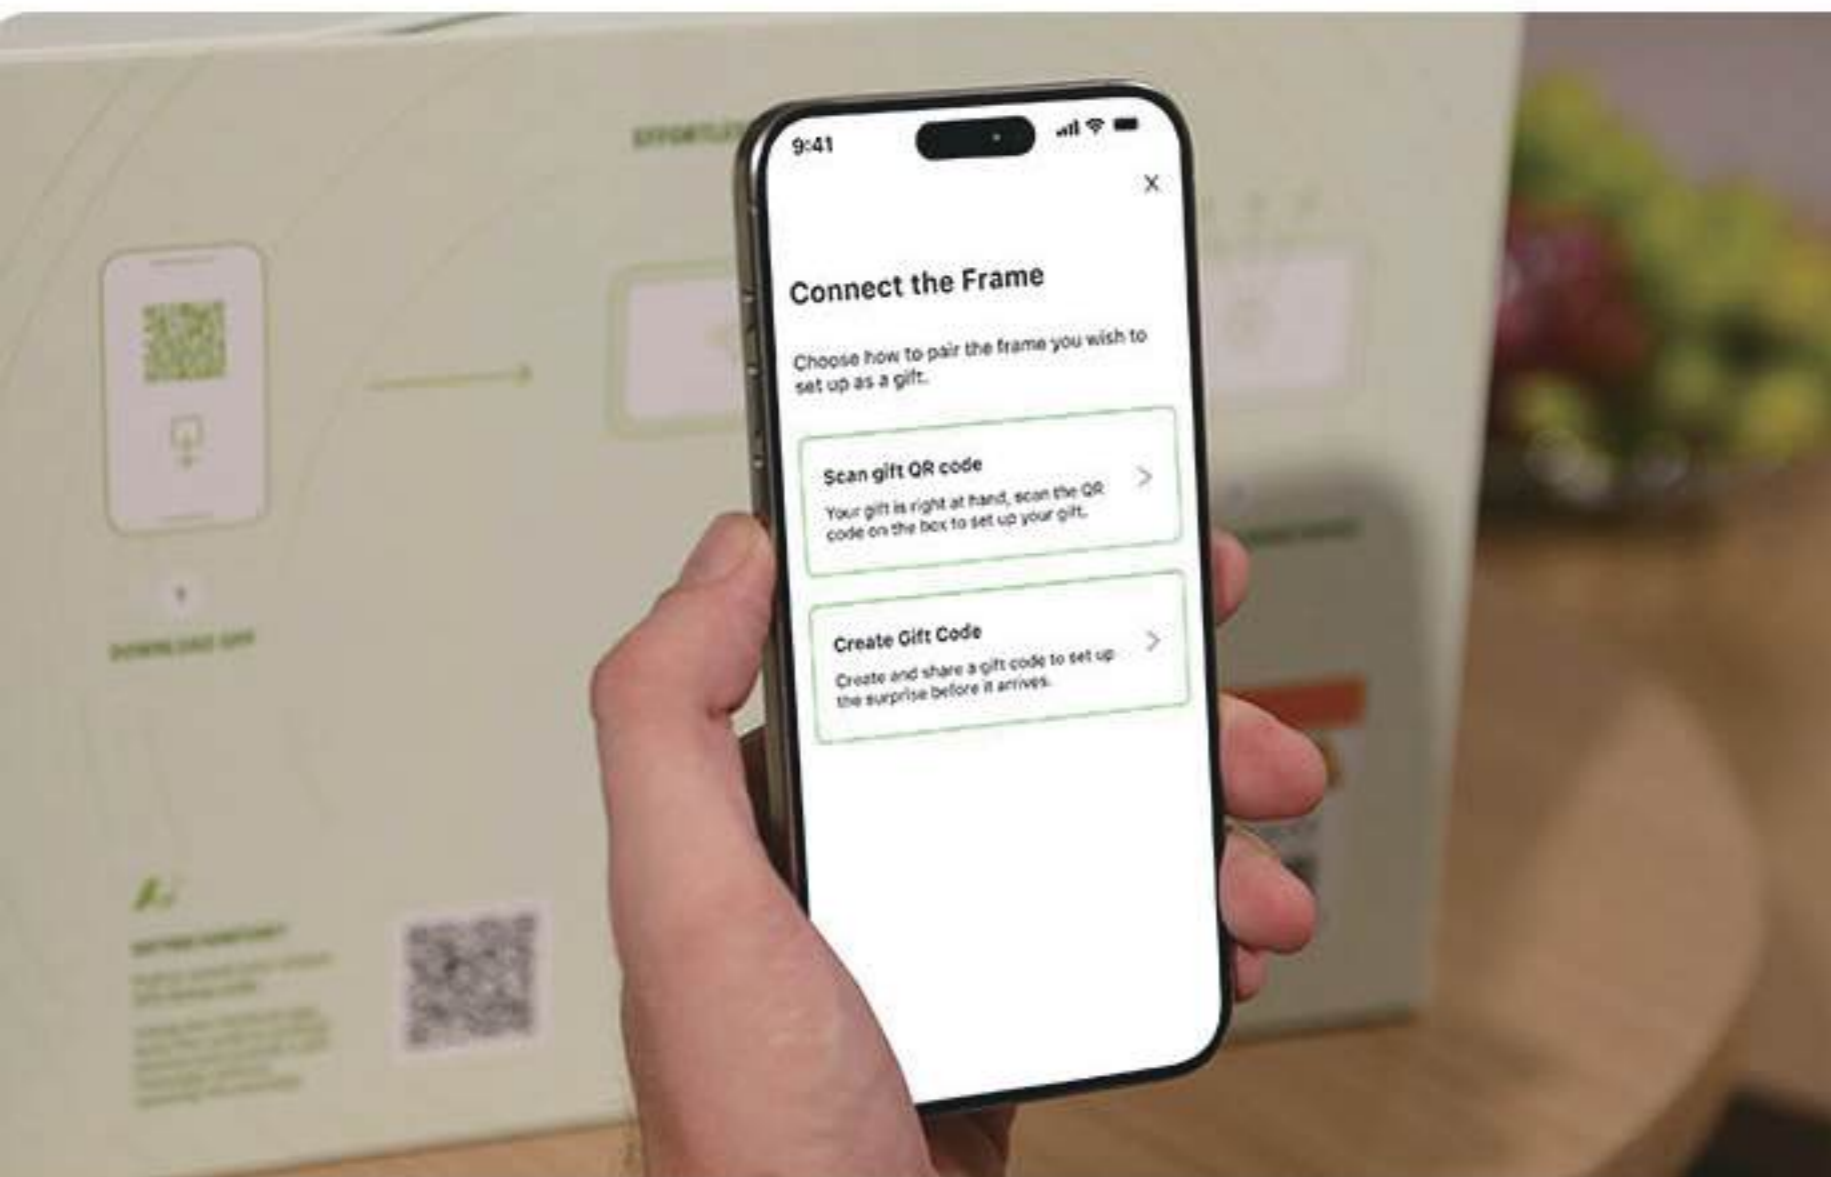

3

Step 3: Wait for Creation

4

Step 4: Send to Your Frame

The Most Heartfelt Gift Unwrapped

From Hand to Heart – Remote or In-Person

In-Person Mode

The Gift That Brings Memories to Life

Scan the gift code on the packaging, set up the gift, and personally present it to the recipient.

Remote Mode

Unbox the Surprise – From Miles Away

Download the app in advance, set up the gift code and gift content, then share the gift code with the recipient.