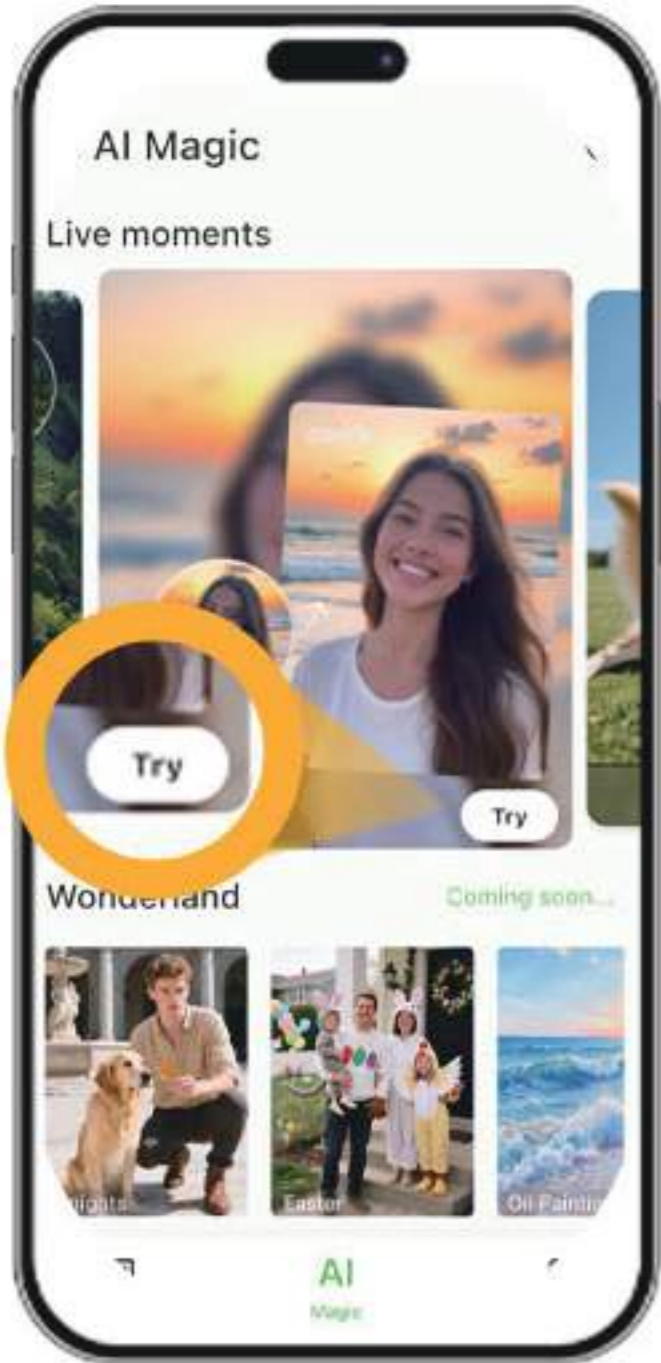

Instant Uploads to Frame

One-Click Photo Sync: Send your photos and videos in a flash with the app—simple, quick, and fun.

Family Collaboration

Just like **a shared album**, but **alive**—invite loved ones to add photos, captions, and heartfelt reactions. Let the whole family join in to upload, organize, and manage the frame—everyone has a part to play.

Share Comments & Likes: Real-Time Reactions

Like and comment on photos, create moments of connection, and keep loved ones close no matter how far apart.

AI Brings Memories to Life

Magic Photo Restoration

Revive your faded and blurred old photos, bringing your precious memories back to life.

Photo Comes Alive Like Magic

With Homture's AI portraits look back, friends wave, and pets blink every time. See them move as if reaching out to you, like your memories are playfully alive.

Portraits

Furry Friends

Scenic

How the Magic Comes to Life

1

Step 1: Pick a Template

2

Step 2: Adjust Your Photo