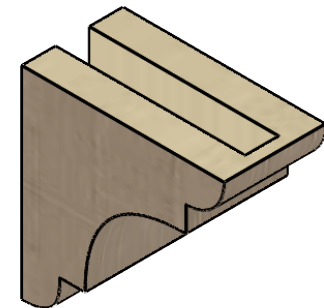

# ITEM NUMBER: CORU03X06X06NEBRCPR

3"W X 6"D X 6"H SERIES 1 CLASSIC NEW BRIGHTON ROUGH CEDAR  
TIMBERTHANE FAUX WOOD CORBEL, PRIMED

**SIDE PROFILE**

**FRONT PROFILE**

**ISOMETRIC**

EKENA MILLWORK  
2300 WEST MAIN ST.  
CLARKSVILLE, TX 75426  
TOLL FREE: 866-607-0453  
WWW.EKENAMILLWORK.COM

NOTES

1. INSTALLATION TO BE COMPLETED IN ACCORDANCE WITH MANUFACTURER'S SPECIFICATIONS.
2. DRAWING MAY NOT BE TO SCALE
3. THIS DRAWING IS INTENDED FOR DESIGN AND PLANNING PURPOSES ONLY.
4. ALL INFORMATION CONTAINED HEREIN WAS CURRENT AT THE TIME OF DEVELOPMENT BUT MUST BE REVIEWED AND APPROVED BY THE PRODUCT MANUFACTURER TO BE CONSIDERED ACCURATE.
5. TIMBERTHANE ARCHITECTURAL PRODUCTS ARE MADE FROM HIGH DENSITY URETHANE AND COME FACTORY PRIMED