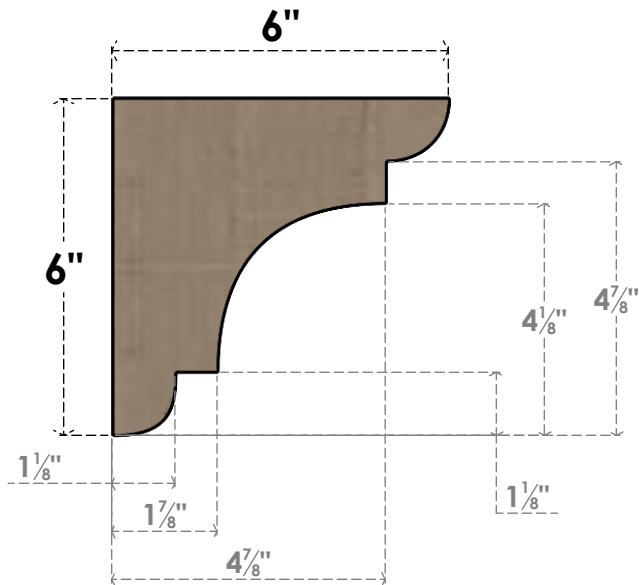

# ITEM NUMBER: CORU03X06X06NEBRCPR

3"W X 6"D X 6"H SERIES 1 CLASSIC NEW BRIGHTON ROUGH CEDAR  
TIMBERTHANE FAUX WOOD CORBEL, PRIMED

**SIDE PROFILE**

**FRONT PROFILE**

**ISOMETRIC**

EKENA MILLWORK  
2300 WEST MAIN ST.  
CLARKSVILLE, TX 75426  
TOLL FREE: 866-607-0453  
WWW.EKENAMILLWORK.COM

NOTES

1. INSTALLATION TO BE COMPLETED IN ACCORDANCE WITH MANUFACTURER'S SPECIFICATIONS.
2. DRAWING MAY NOT BE TO SCALE
3. THIS DRAWING IS INTENDED FOR DESIGN AND PLANNING PURPOSES ONLY.
4. ALL INFORMATION CONTAINED HEREIN WAS CURRENT AT THE TIME OF DEVELOPMENT BUT MUST BE REVIEWED AND APPROVED BY THE PRODUCT MANUFACTURER TO BE CONSIDERED ACCURATE.
5. TIMBERTHANE ARCHITECTURAL PRODUCTS ARE MADE FROM HIGH DENSITY URETHANE AND COME FACTORY PRIMED