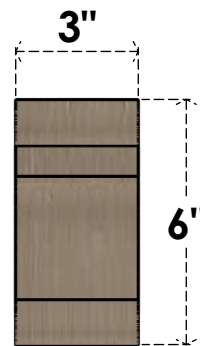

# ITEM NUMBER: CORU03X06X06NEBRCPR

3"W X 6"D X 6"H SERIES 1 CLASSIC NEW BRIGHTON ROUGH CEDAR  
TIMBERTHANE FAUX WOOD CORBEL, PRIMED

**SIDE PROFILE**

**FRONT PROFILE**

**ISOMETRIC**

EKENA MILLWORK  
2300 WEST MAIN ST.  
CLARKSVILLE, TX 75426  
TOLL FREE: 866-607-0453  
WWW.EKENAMILLWORK.COM

NOTES

1. INSTALLATION TO BE COMPLETED IN ACCORDANCE WITH MANUFACTURER'S SPECIFICATIONS.
2. DRAWING MAY NOT BE TO SCALE
3. THIS DRAWING IS INTENDED FOR DESIGN AND PLANNING PURPOSES ONLY.
4. ALL INFORMATION CONTAINED HEREIN WAS CURRENT AT THE TIME OF DEVELOPMENT BUT MUST BE REVIEWED AND APPROVED BY THE PRODUCT MANUFACTURER TO BE CONSIDERED ACCURATE.
5. TIMBERTHANE ARCHITECTURAL PRODUCTS ARE MADE FROM HIGH DENSITY URETHANE AND COME FACTORY PRIMED