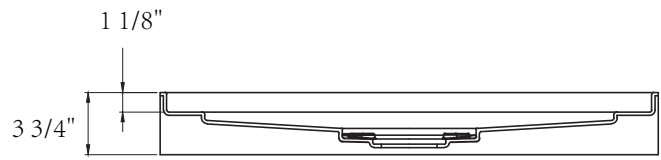

SIZE DETAILS

HIGH QUALITY
ACRYLIC SHOWER BASE

N-SP30C

Top View

Front View

Cap

Side View