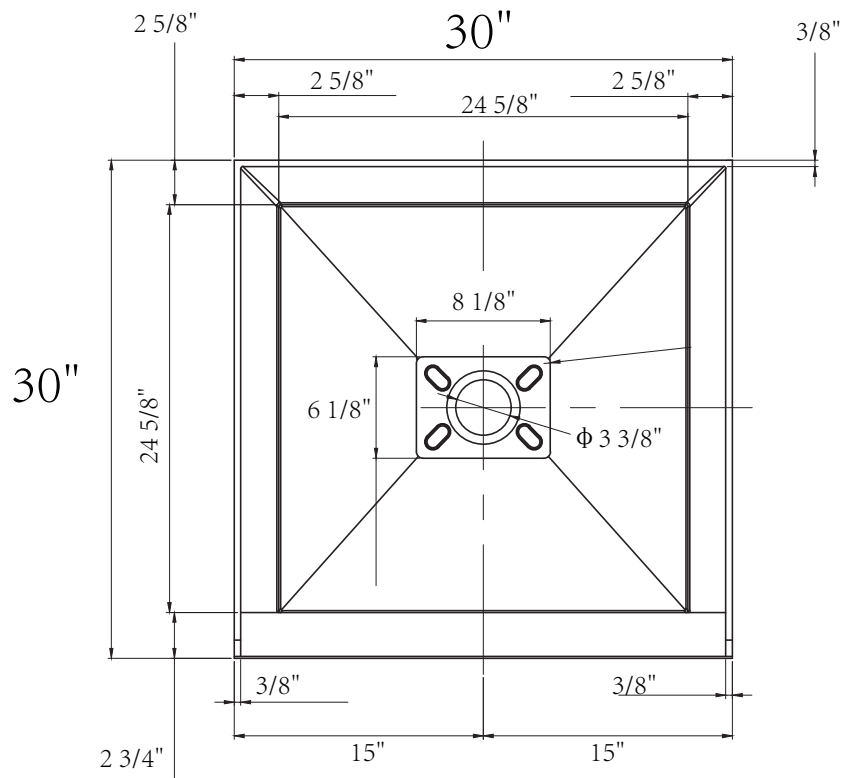

SIZE DETAILS

HIGH QUALITY
ACRYLIC SHOWER BASE

N-SP30C

Top View

Front View

Cap

Side View