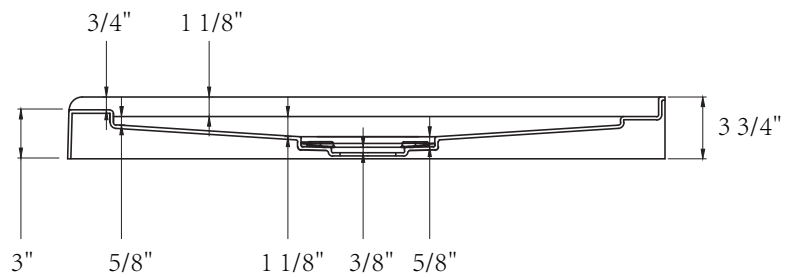

SIZE DETAILS

HIGH QUALITY
ACRYLIC SHOWER BASE

N-SP30C

Top View

Front View

Cap

Side View