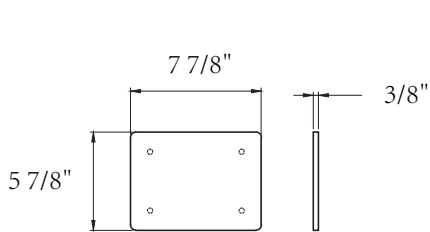

SIZE DETAILS

HIGH QUALITY
ACRYLIC SHOWER BASE

N-SP30C

Top View

Front View

Cap

Side View