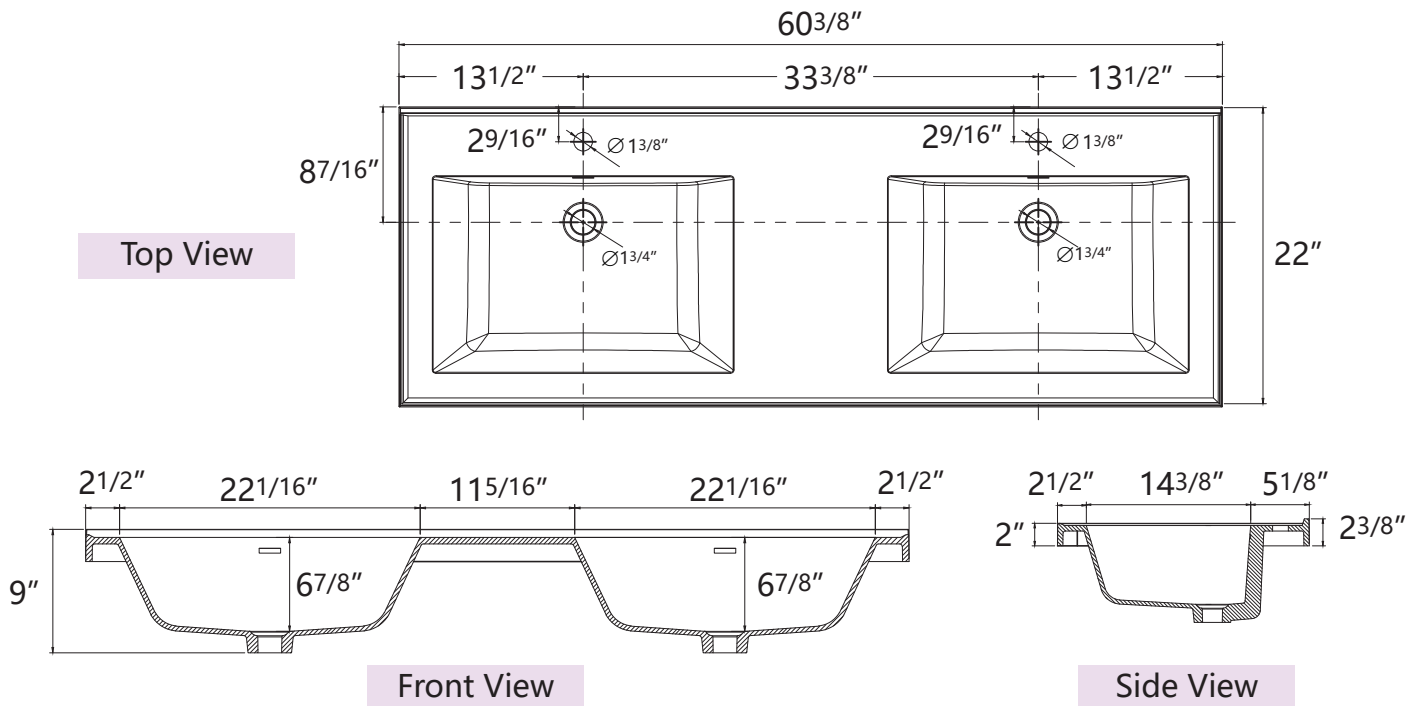

# DIMENSION DETAILS

# Belize 60"

# COUNTERTOP SIZE

# VANITY SIZE