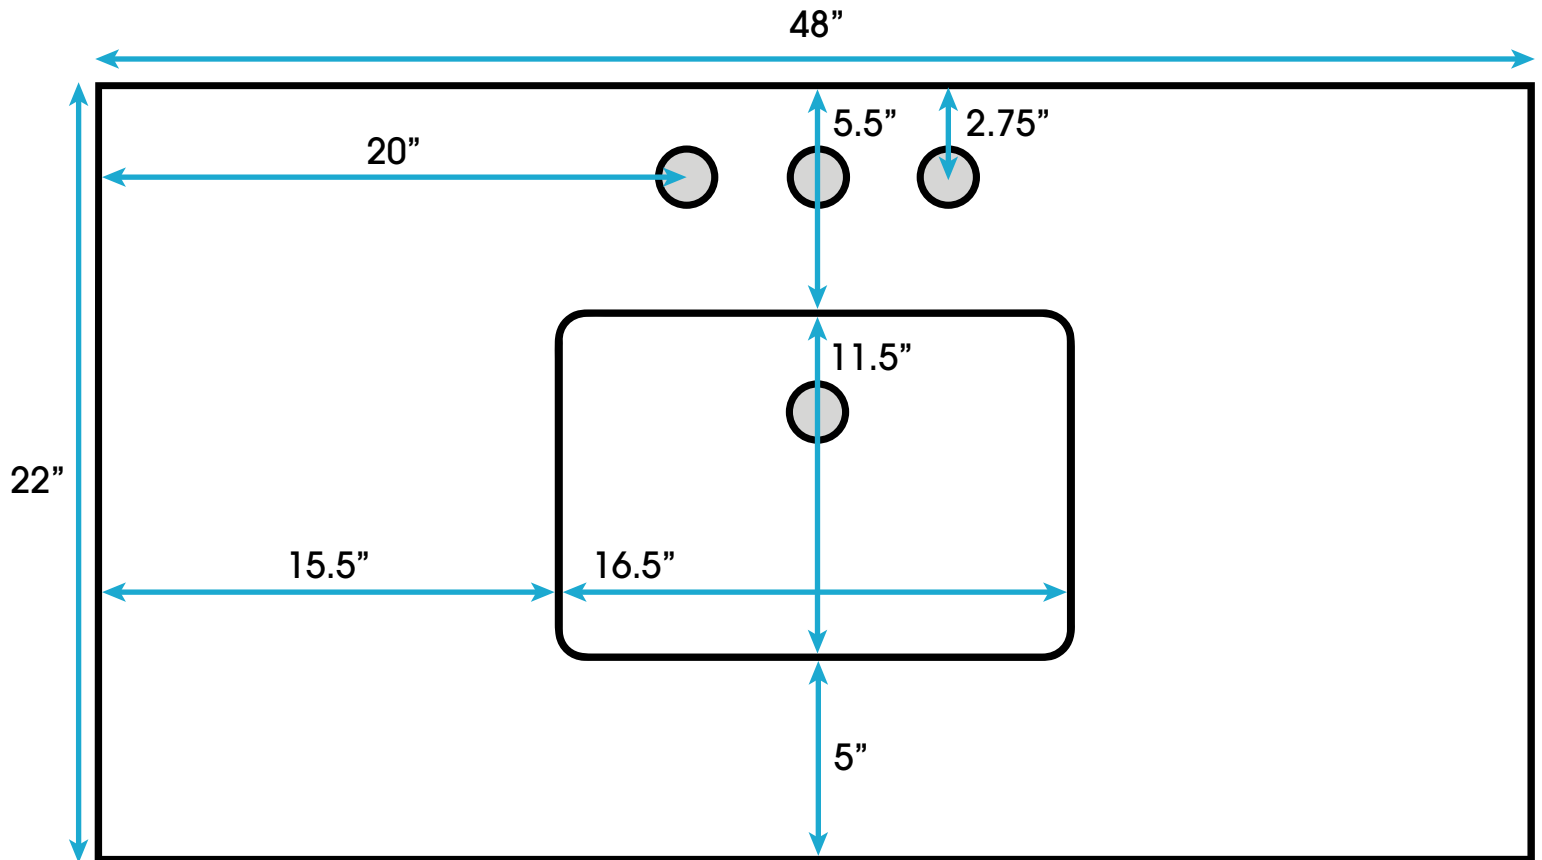

48-inch Bath Vanity (Top View)

**All measurements are approximate and rounded to the nearest quarter inch
Please allow for a slight margin of error**