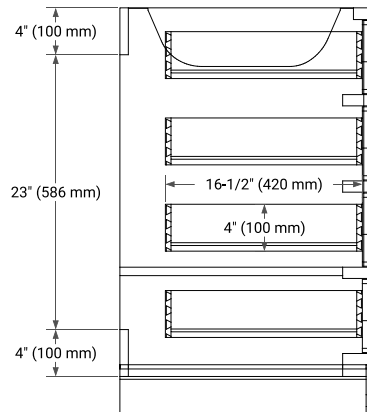

36" RIGHT OFFSET CABINET

BASE CABINET DIMENSIONS

36" W x 21.5" D x 34.5" H

FEATURES

- Solid wood frame & plywood panels
- Dovetail drawers and joints
- Soft closing doors & drawers

HARDWARE FINISHES*

Brushed Nickel Satin Brass Matte Black Polished Chrome

37" RIGHT RECTANGLE SINK COUNTERTOP WITH 1.5 IN. THICKNESS

OVERALL DIMENSIONS

37" W x 22" D x 1.5" H

COUNTERTOP OPTIONS

Carrara Marble

White Quartz

FEATURES

- Solid countertop with mitered edges & seams
- Undermount white rectangular sink
- Pre-drilled for 8" widespread faucet

INCLUDED

- Countertop
- Matching Backsplash
- Rectangle Sink

COUNTERTOP PLAN VIEW

EDGE SIDE VIEW

THREE DIMENSIONAL COUNTERTOP VIEW