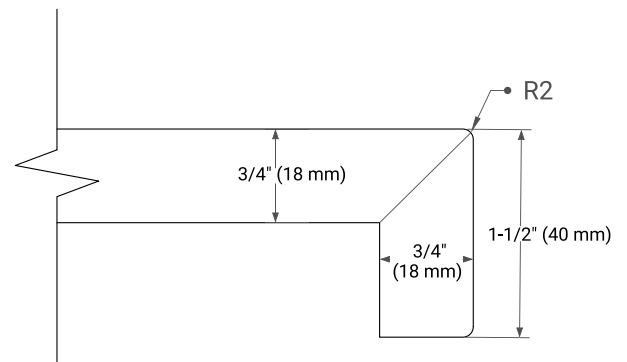

36" RIGHT OFFSET CABINET

BASE CABINET DIMENSIONS

36" W x 21.5" D x 34.5" H

FEATURES

- Solid wood frame & plywood panels
- Dovetail drawers and joints
- Soft closing doors & drawers

HARDWARE FINISHES*

Brushed Nickel Satin Brass Matte Black Polished Chrome

37" RIGHT RECTANGLE SINK COUNTERTOP WITH 1.5 IN. THICKNESS

OVERALL DIMENSIONS

37" W x 22" D x 1.5" H

COUNTERTOP OPTIONS

Carrara Marble

White Quartz

FEATURES

- Solid countertop with mitered edges & seams
- Undermount white rectangular sink
- Pre-drilled for 8" widespread faucet

INCLUDED

- Countertop
- Matching Backsplash
- Rectangle Sink

COUNTERTOP PLAN VIEW

EDGE SIDE VIEW

THREE DIMENSIONAL COUNTERTOP VIEW