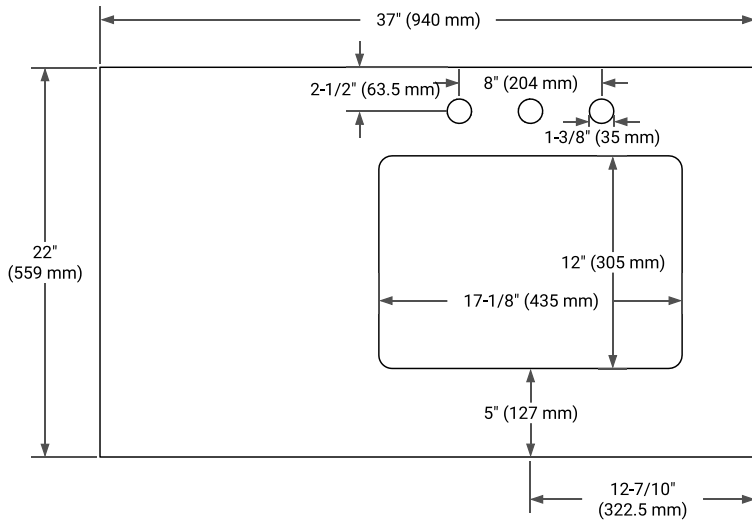

36" RIGHT OFFSET CABINET

BASE CABINET DIMENSIONS

36" W x 21.5" D x 34.5" H

FEATURES

- Solid wood frame & plywood panels
- Dovetail drawers and joints
- Soft closing doors & drawers

HARDWARE FINISHES*

Brushed Nickel Satin Brass Matte Black Polished Chrome

37" RIGHT RECTANGLE SINK COUNTERTOP WITH 1.5 IN. THICKNESS

OVERALL DIMENSIONS

37" W x 22" D x 1.5" H

COUNTERTOP OPTIONS

Carrara Marble

White Quartz

FEATURES

- Solid countertop with mitered edges & seams
- Undermount white rectangular sink
- Pre-drilled for 8" widespread faucet

INCLUDED

- Countertop
- Matching Backsplash
- Rectangle Sink

COUNTERTOP PLAN VIEW

EDGE SIDE VIEW

THREE DIMENSIONAL COUNTERTOP VIEW