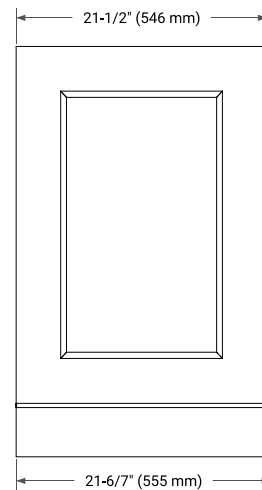

36" RIGHT OFFSET CABINET

BASE CABINET DIMENSIONS

36" W x 21.5" D x 34.5" H

FEATURES

- Solid wood frame & plywood panels
- Dovetail drawers and joints
- Soft closing doors & drawers

HARDWARE FINISHES*

Brushed Nickel   Satin Brass   Matte Black   Polished Chrome

*Hardware comes preinstalled with the illustrated option. Other finishes are available on our online store if you prefer a different one.

AVAILABLE COLORS

White   Grey   Midnight Blue

FRONT VIEW

SIDE VIEW

PLAN VIEW