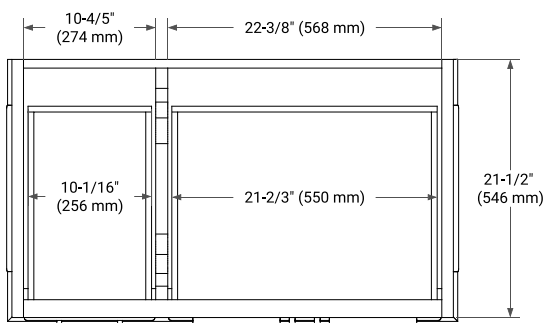

36" RIGHT OFFSET CABINET

BASE CABINET DIMENSIONS

36" W x 21.5" D x 34.5" H

FEATURES

- Solid wood frame & plywood panels
- Dovetail drawers and joints
- Soft closing doors & drawers

HARDWARE FINISHES*

Brushed Nickel Satin Brass Matte Black Polished Chrome

37" RIGHT RECTANGLE SINK COUNTERTOP WITH 1.5 IN. THICKNESS

OVERALL DIMENSIONS

37" W x 22" D x 1.5" H

COUNTERTOP OPTIONS

Carrara Marble

White Quartz

FEATURES

- Solid countertop with mitered edges & seams
- Undermount white rectangular sink
- Pre-drilled for 8" widespread faucet

INCLUDED

- Countertop
- Matching Backsplash
- Rectangle Sink

COUNTERTOP PLAN VIEW

EDGE SIDE VIEW

THREE DIMENSIONAL COUNTERTOP VIEW