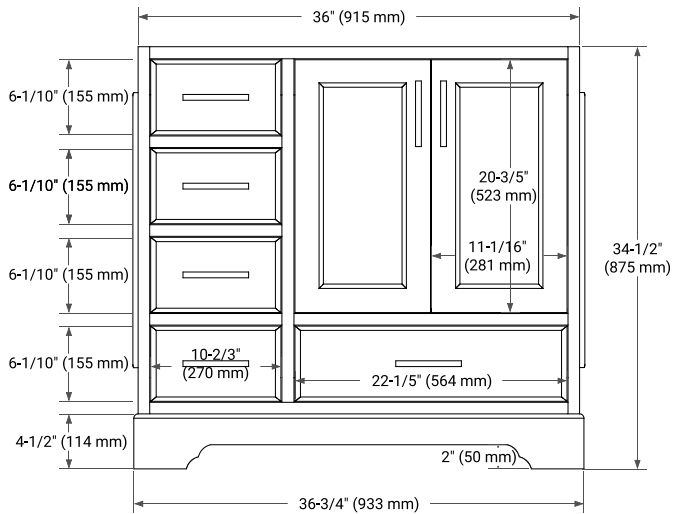

36" RIGHT OFFSET CABINET

BASE CABINET DIMENSIONS

36" W x 21.5" D x 34.5" H

FEATURES

- Solid wood frame & plywood panels
- Dovetail drawers and joints
- Soft closing doors & drawers

HARDWARE FINISHES*

Brushed Nickel   Satin Brass   Matte Black   Polished Chrome

*Hardware comes preinstalled with the illustrated option. Other finishes are available on our online store if you prefer a different one.

AVAILABLE COLORS

White   Grey   Midnight Blue

FRONT VIEW

SIDE VIEW

PLAN VIEW