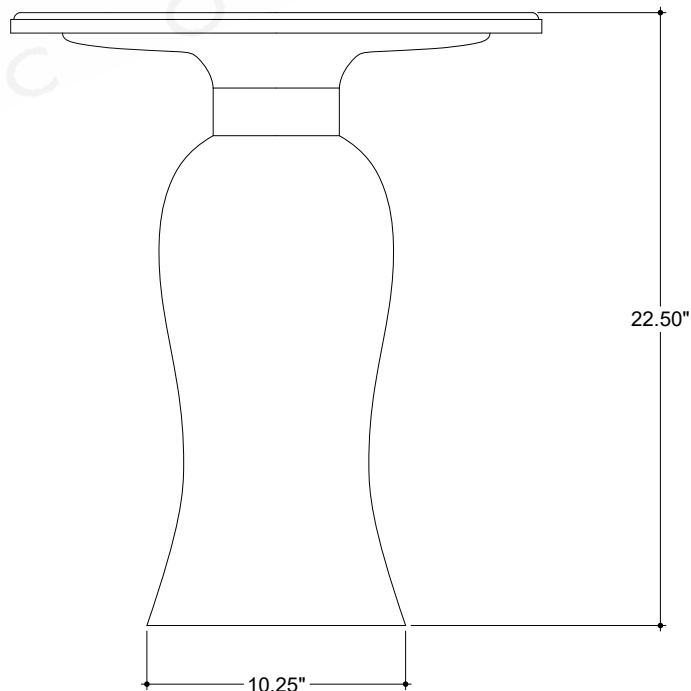

ITEM: 3000-0334

Overall Dimensions

Diameter: 19.5"

Height: 22.5"

TOP VIEW

FRONT VIEW