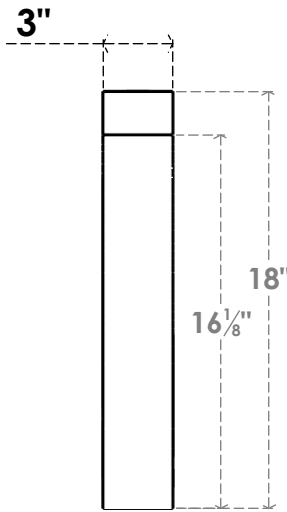

ITEM NUMBER: BRCURO030X18000X18000THRRCPR

3"W X 18"D X 18"H THORTON ROUGH CEDAR WOODGRAIN OPEN
TIMBERTHANE BRACE, PRIMED TAN

SIDE PROFILE

FRONT PROFILE

ISOMETRIC

EKENA MILLWORK
2300 WEST MAIN ST.
CLARKSVILLE, TX 75426
TOLL FREE: 866-607-0453
WWW.EKENAMILLWORK.COM

NOTES

1. INSTALLATION TO BE COMPLETED IN ACCORDANCE WITH MANUFACTURER'S SPECIFICATIONS.
2. DRAWING MAY NOT BE TO SCALE
3. THIS DRAWING IS INTENDED FOR DESIGN AND PLANNING PURPOSES ONLY.
4. ALL INFORMATION CONTAINED HEREIN WAS CURRENT AT THE TIME OF DEVELOPMENT BUT MUST BE REVIEWED AND APPROVED BY THE PRODUCT MANUFACTURER TO BE CONSIDERED ACCURATE.
5. TIMBERTHANE ARCHITECTURAL PRODUCTS ARE MADE FROM HIGH DENSITY URETHANE AND COME FACTORY PRIMED