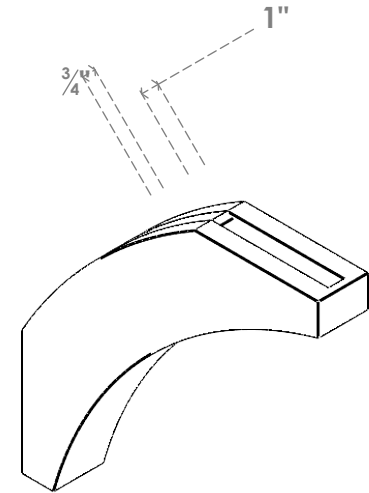

ITEM NUMBER: BRCURO030X18000X18000THRRCPR

3"W X 18"D X 18"H THORTON ROUGH CEDAR WOODGRAIN OPEN
TIMBERTHANE BRACE, PRIMED TAN

SIDE PROFILE

FRONT PROFILE

ISOMETRIC

EKENA MILLWORK
2300 WEST MAIN ST.
CLARKSVILLE, TX 75426
TOLL FREE: 866-607-0453
WWW.EKENAMILLWORK.COM

NOTES

1. INSTALLATION TO BE COMPLETED IN ACCORDANCE WITH MANUFACTURER'S SPECIFICATIONS.
2. DRAWING MAY NOT BE TO SCALE
3. THIS DRAWING IS INTENDED FOR DESIGN AND PLANNING PURPOSES ONLY.
4. ALL INFORMATION CONTAINED HEREIN WAS CURRENT AT THE TIME OF DEVELOPMENT BUT MUST BE REVIEWED AND APPROVED BY THE PRODUCT MANUFACTURER TO BE CONSIDERED ACCURATE.
5. TIMBERTHANE ARCHITECTURAL PRODUCTS ARE MADE FROM HIGH DENSITY URETHANE AND COME FACTORY PRIMED