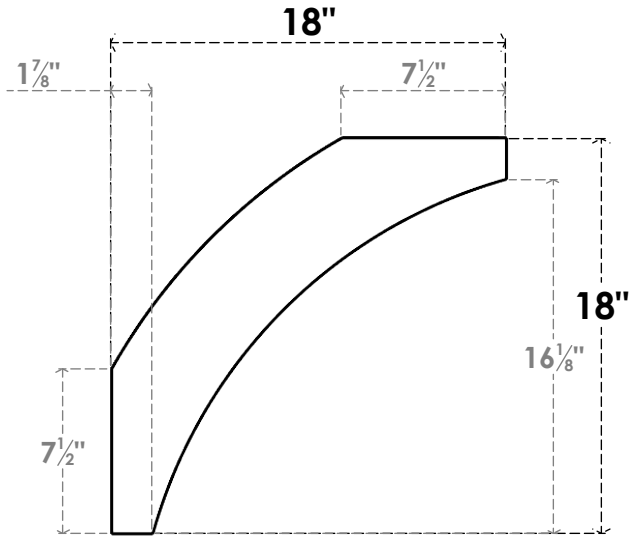

ITEM NUMBER: BRCURO030X18000X18000THRRCPR

3"W X 18"D X 18"H THORTON ROUGH CEDAR WOODGRAIN OPEN
TIMBERTHANE BRACE, PRIMED TAN

SIDE PROFILE

FRONT PROFILE

ISOMETRIC

EKENA MILLWORK
2300 WEST MAIN ST.
CLARKSVILLE, TX 75426
TOLL FREE: 866-607-0453
WWW.EKENAMILLWORK.COM

NOTES

1. INSTALLATION TO BE COMPLETED IN ACCORDANCE WITH MANUFACTURER'S SPECIFICATIONS.
2. DRAWING MAY NOT BE TO SCALE
3. THIS DRAWING IS INTENDED FOR DESIGN AND PLANNING PURPOSES ONLY.
4. ALL INFORMATION CONTAINED HEREIN WAS CURRENT AT THE TIME OF DEVELOPMENT BUT MUST BE REVIEWED AND APPROVED BY THE PRODUCT MANUFACTURER TO BE CONSIDERED ACCURATE.
5. TIMBERTHANE ARCHITECTURAL PRODUCTS ARE MADE FROM HIGH DENSITY URETHANE AND COME FACTORY PRIMED