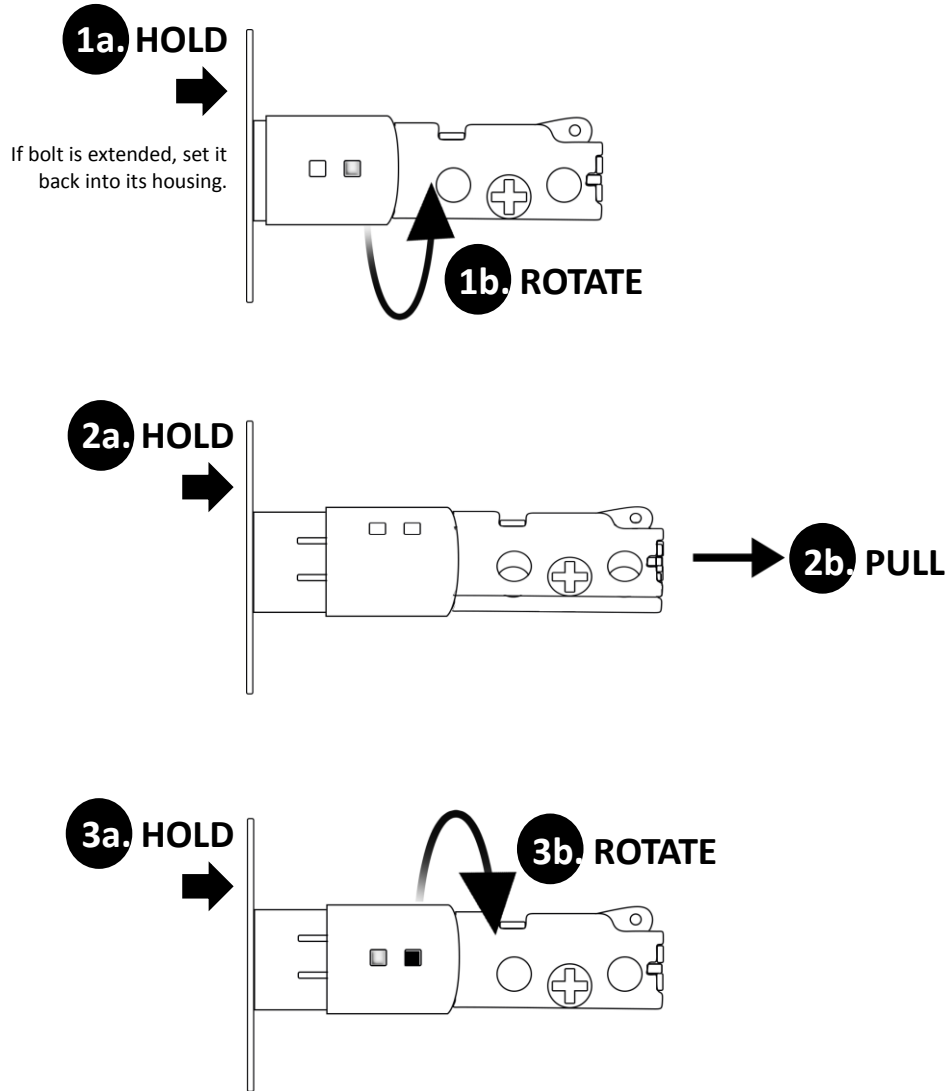

Adjusting Latch Backset

To extend the latch from 60mm (2 3/8") to 70mm (2 3/4")

To retract the latch from 70mm (2 3/4") to 60mm (2 3/8")