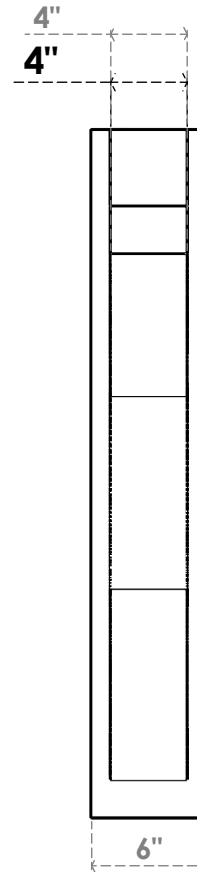

ITEM NUMBER: OUTUROC040X060X28000X36000X040X020X040FST44RCPR

4"W TOP X 6"W BACK X 28"D X 36"H X 4"T TOP X 2"T BACK TIMBERTHANE ROUGH CEDAR FUNSTON FAUX WOOD OPEN OUTLOOKER, BLOCK TOP AND BACK, 4"W CLOSED BRACE, PRIMED TAN

SIDE PROFILE

FRONT PROFILE

ISOMETRIC

EKENA MILLWORK
2300 WEST MAIN ST.
CLARKSVILLE, TX 75426
TOLL FREE: 866-607-0453
WWW.EKENAMILLWORK.COM

NOTES

1. INSTALLATION TO BE COMPLETED IN ACCORDANCE WITH MANUFACTURER'S SPECIFICATIONS.
2. DRAWING MAY NOT BE TO SCALE
3. THIS DRAWING IS INTENDED FOR DESIGN AND PLANNING PURPOSES ONLY.
4. ALL INFORMATION CONTAINED HEREIN WAS CURRENT AT THE TIME OF DEVELOPMENT BUT MUST BE REVIEWED AND APPROVED BY THE PRODUCT MANUFACTURER TO BE CONSIDERED ACCURATE.
5. TIMBERTHANE ARCHITECTURAL PRODUCTS ARE MADE FROM HIGH DENSITY URETHANE AND COME FACTORY PRIMED