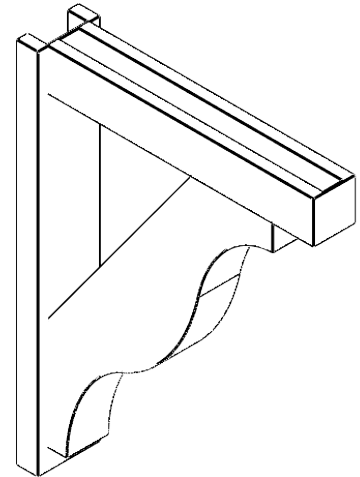

ITEM NUMBER: OUTUROC040X060X28000X36000X040X020X040FST44RCPR

4"W TOP X 6"W BACK X 28"D X 36"H X 4"T TOP X 2"T BACK TIMBERTHANE ROUGH CEDAR FUNSTON FAUX WOOD OPEN OUTLOOKER, BLOCK TOP AND BACK, 4"W CLOSED BRACE, PRIMED TAN

SIDE PROFILE

FRONT PROFILE

ISOMETRIC

EKENA MILLWORK
2300 WEST MAIN ST.
CLARKSVILLE, TX 75426
TOLL FREE: 866-607-0453
WWW.EKENAMILLWORK.COM

NOTES

1. INSTALLATION TO BE COMPLETED IN ACCORDANCE WITH MANUFACTURER'S SPECIFICATIONS.
2. DRAWING MAY NOT BE TO SCALE
3. THIS DRAWING IS INTENDED FOR DESIGN AND PLANNING PURPOSES ONLY.
4. ALL INFORMATION CONTAINED HEREIN WAS CURRENT AT THE TIME OF DEVELOPMENT BUT MUST BE REVIEWED AND APPROVED BY THE PRODUCT MANUFACTURER TO BE CONSIDERED ACCURATE.
5. TIMBERTHANE ARCHITECTURAL PRODUCTS ARE MADE FROM HIGH DENSITY URETHANE AND COME FACTORY PRIMED