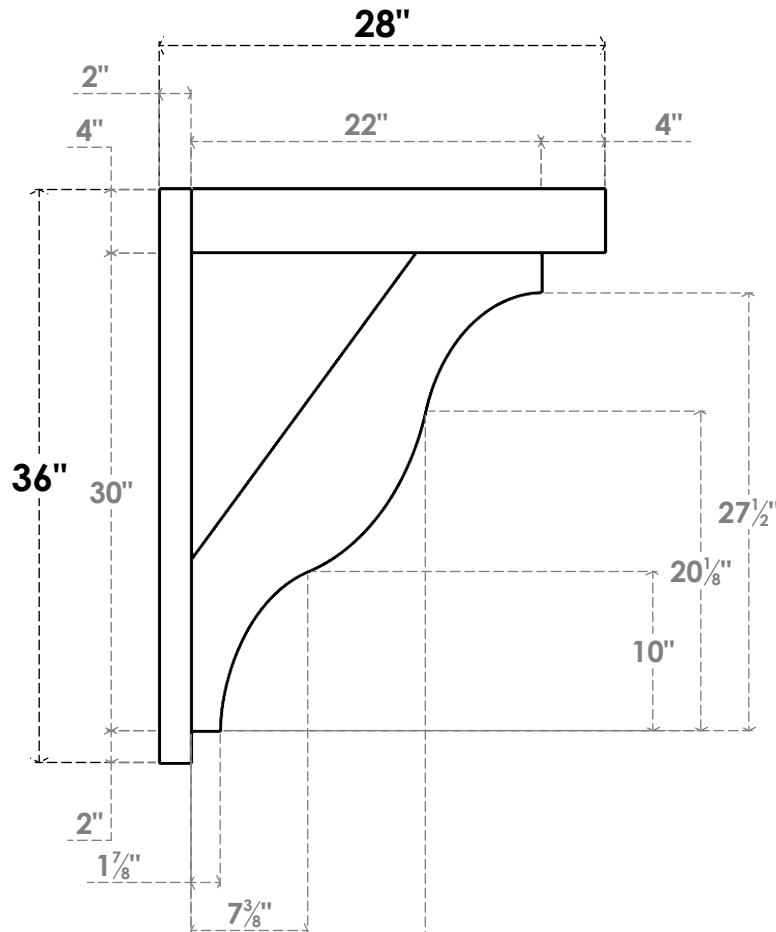

ITEM NUMBER: OUTUROC040X060X28000X36000X040X020X040FST44RCPR

4"W TOP X 6"W BACK X 28"D X 36"H X 4"T TOP X 2"T BACK TIMBERTHANE ROUGH CEDAR FUNSTON FAUX WOOD OPEN OUTLOOKER, BLOCK TOP AND BACK, 4"W CLOSED BRACE, PRIMED TAN

SIDE PROFILE

FRONT PROFILE

ISOMETRIC

EKENA MILLWORK
2300 WEST MAIN ST.
CLARKSVILLE, TX 75426
TOLL FREE: 866-607-0453
WWW.EKENAMILLWORK.COM

NOTES

1. INSTALLATION TO BE COMPLETED IN ACCORDANCE WITH MANUFACTURER'S SPECIFICATIONS.
2. DRAWING MAY NOT BE TO SCALE
3. THIS DRAWING IS INTENDED FOR DESIGN AND PLANNING PURPOSES ONLY.
4. ALL INFORMATION CONTAINED HEREIN WAS CURRENT AT THE TIME OF DEVELOPMENT BUT MUST BE REVIEWED AND APPROVED BY THE PRODUCT MANUFACTURER TO BE CONSIDERED ACCURATE.
5. TIMBERTHANE ARCHITECTURAL PRODUCTS ARE MADE FROM HIGH DENSITY URETHANE AND COME FACTORY PRIMED