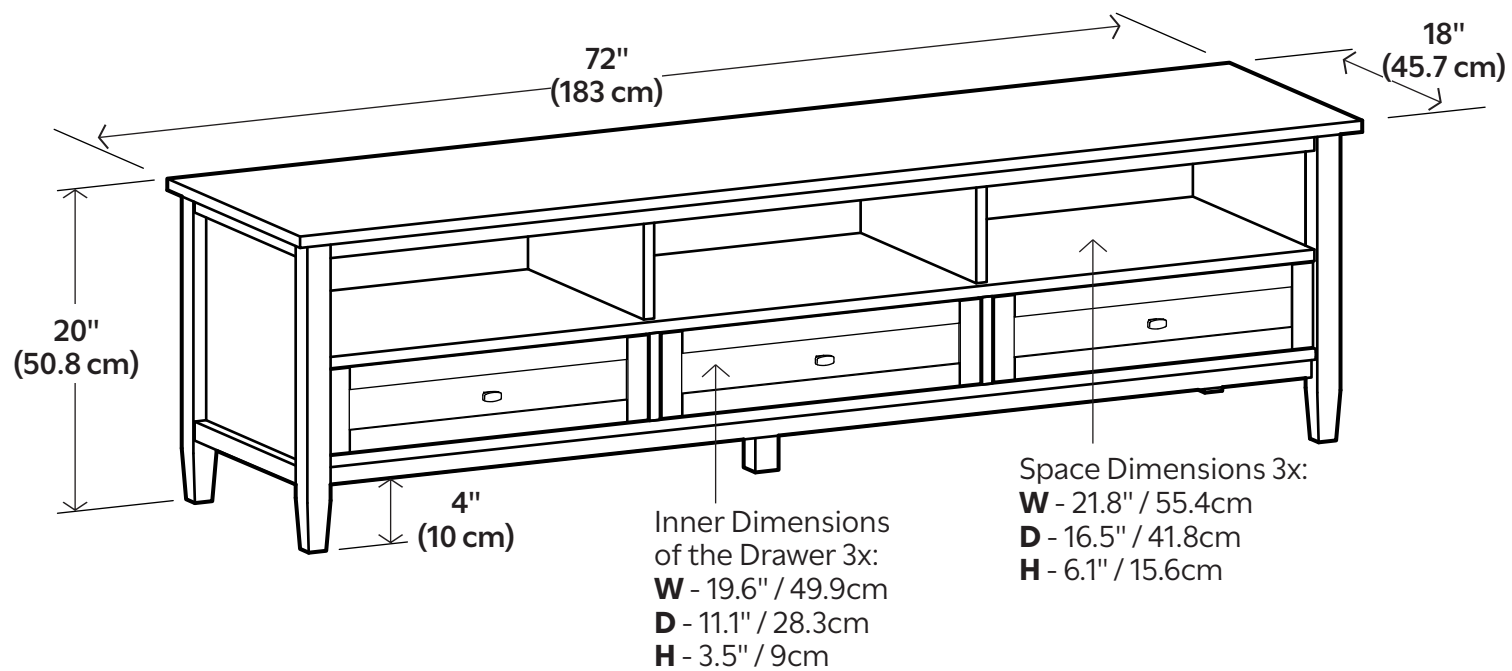

Warm Shaker 72 inch Low TV Media Stand

Net weight: 83.8 lbs / 38 Kgs