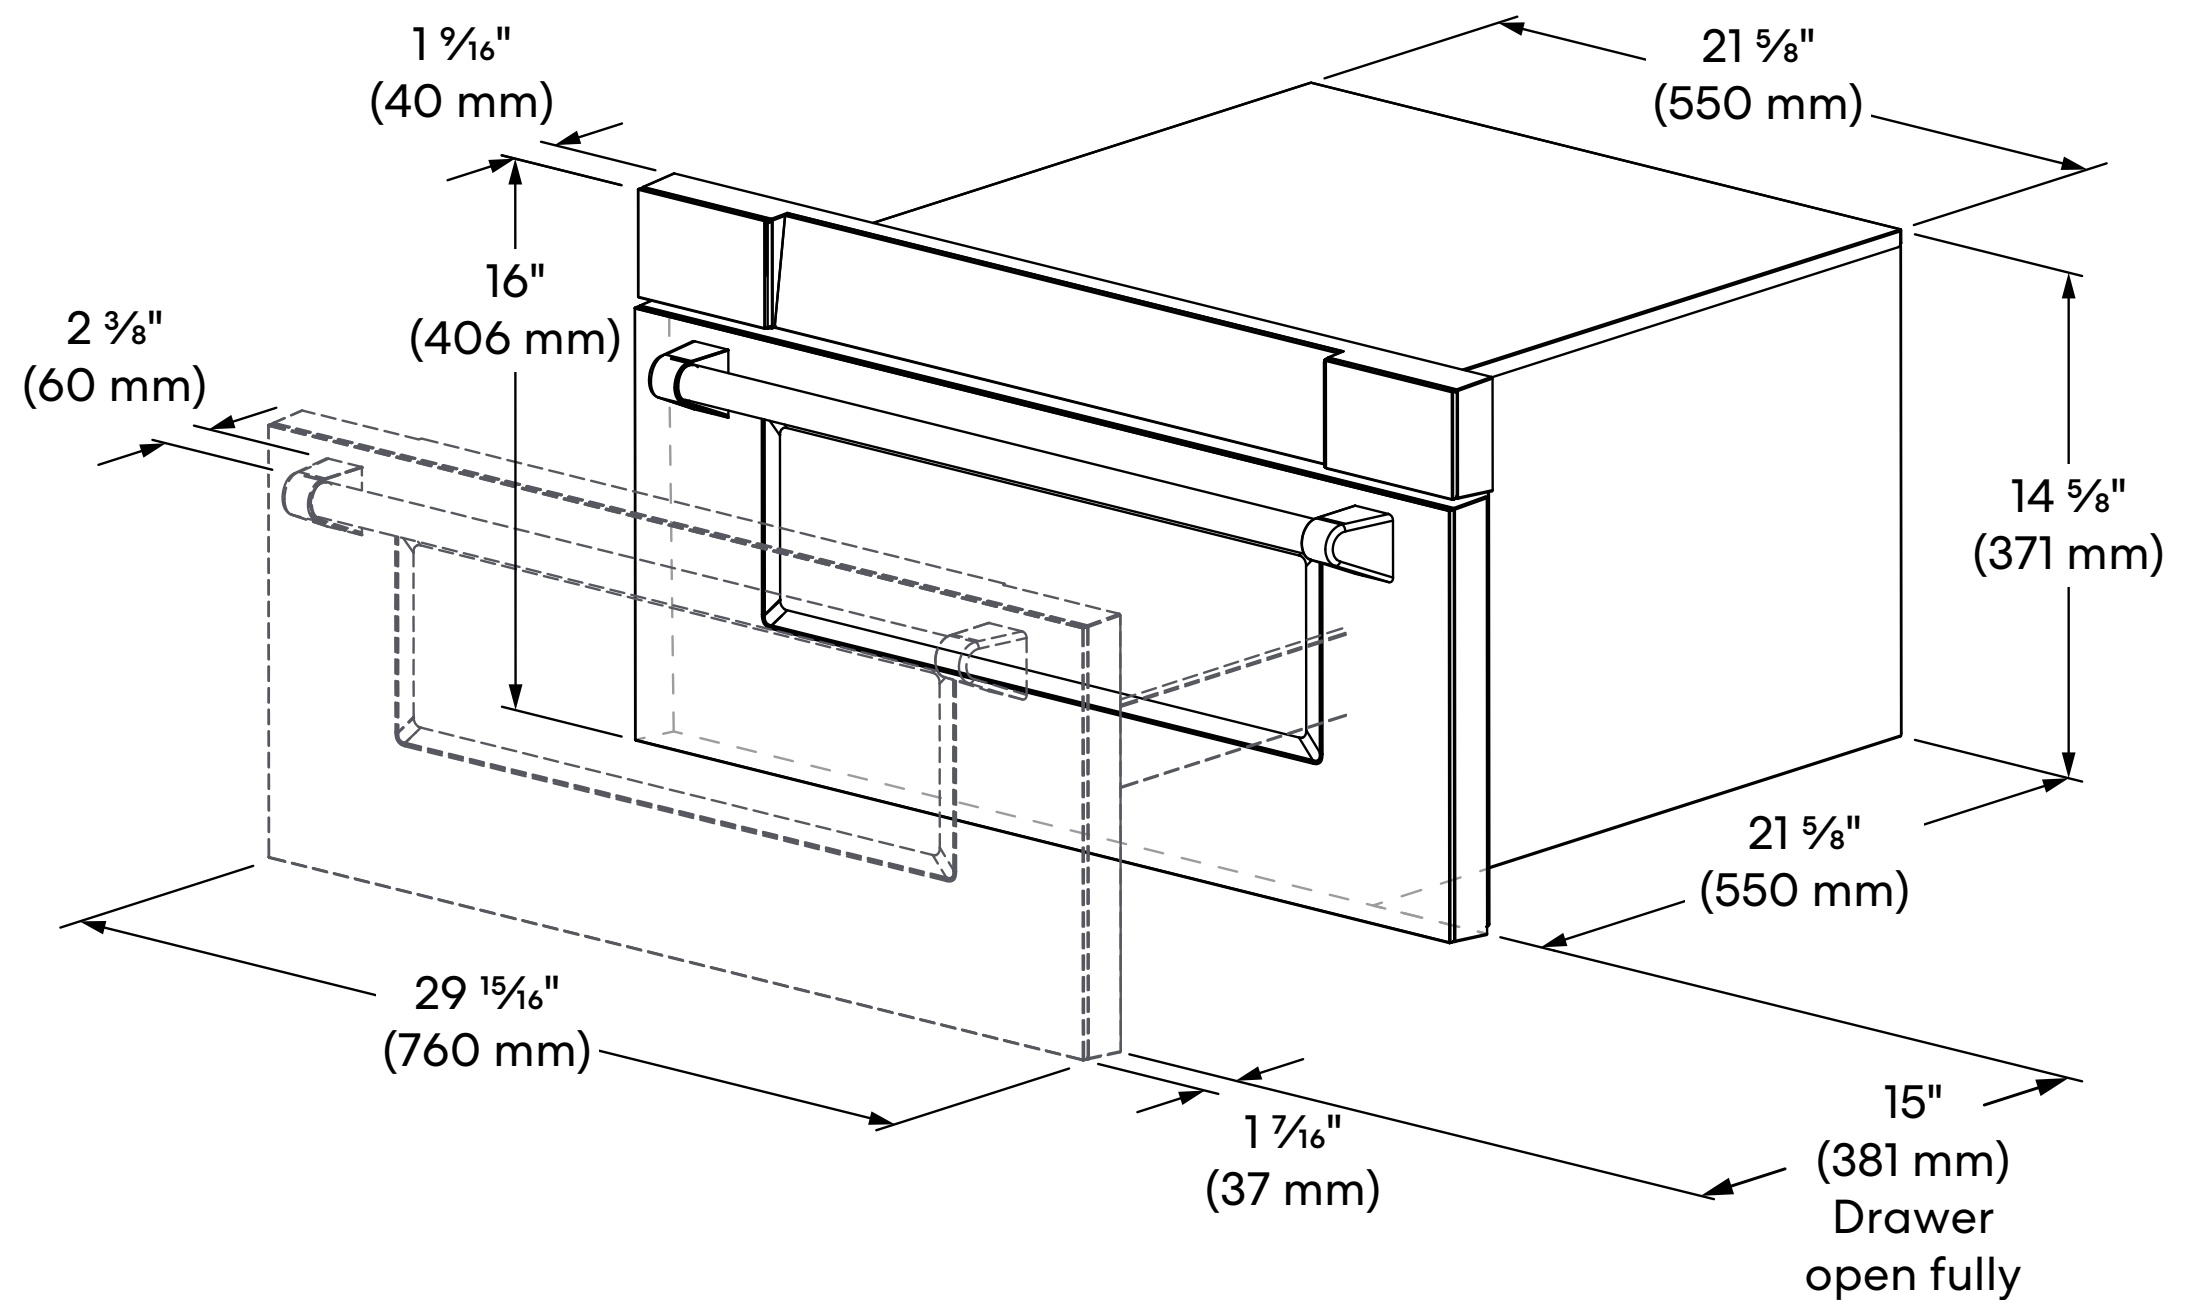

## COS-MWD3012GSS Microwave Drawer

<b>Size</b>	30 Inch
<b>Installation Type</b>	Built-in
<b>Capacity</b>	1.2 cu. ft.
<b>Power Levels</b>	10
<b>Power Rating</b>	1000W
<b>Electrical</b>	120V / 60Hz
<b>Finish</b>	Stainless Steel
<b>Weight</b>	74.1 lbs
<b>Certification</b>	UL Listed
<b>Features</b>	Power Level Cooking, +30 Second, Weight Defrost, Time Defrost & Presets: Melt, Soften, Popcorn, Beverage
<b>Included Components</b>	Installation Kit, Defrosting Rack, Installation & User Manual

# DIMENSIONS

**COS-MWD3012GSS** Microwave Drawer

Dimensions (WxDxH): 29.9" x 23.2" x 16"