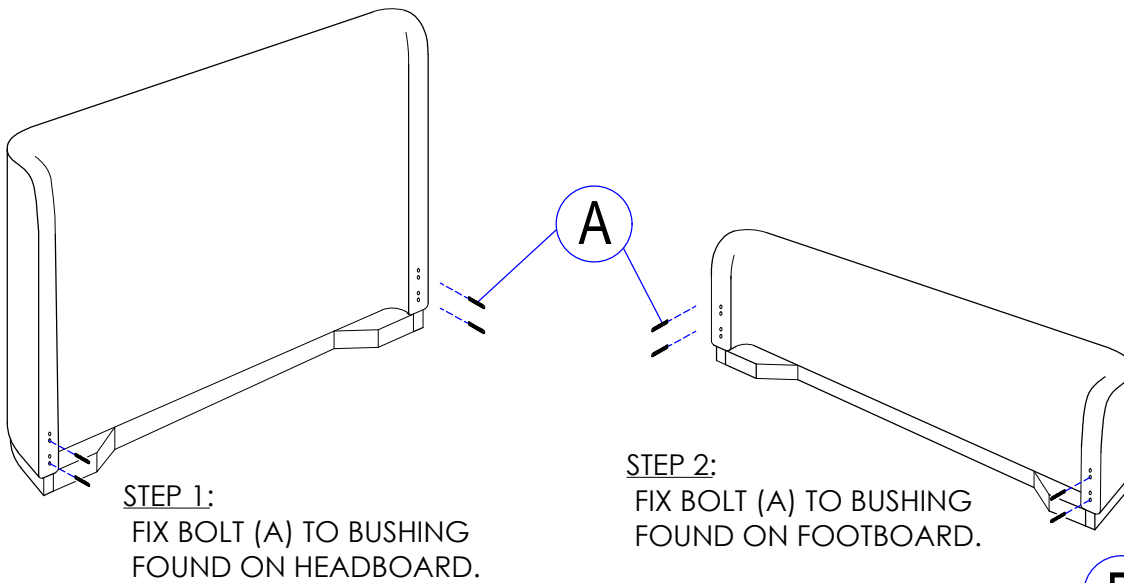

PARTS LIST

A	B	C	D	E	F	G	
BOLT M8 x 80 8 PCS.	HALF WASHER M8 8 PCS.	SPRING WASHER M8 (8 PCS.)	HEXAGONAL NUT M8 (8 PCS.)	WRENCH KEY (FOR HEX.NUT) 1 PC.	ALLEN BOLT (FOR BED SLAT) M6 X 60 (3 PCS.)	ALLEN KEY M4 (FOR ALLEN BOLT) 1 PC.	