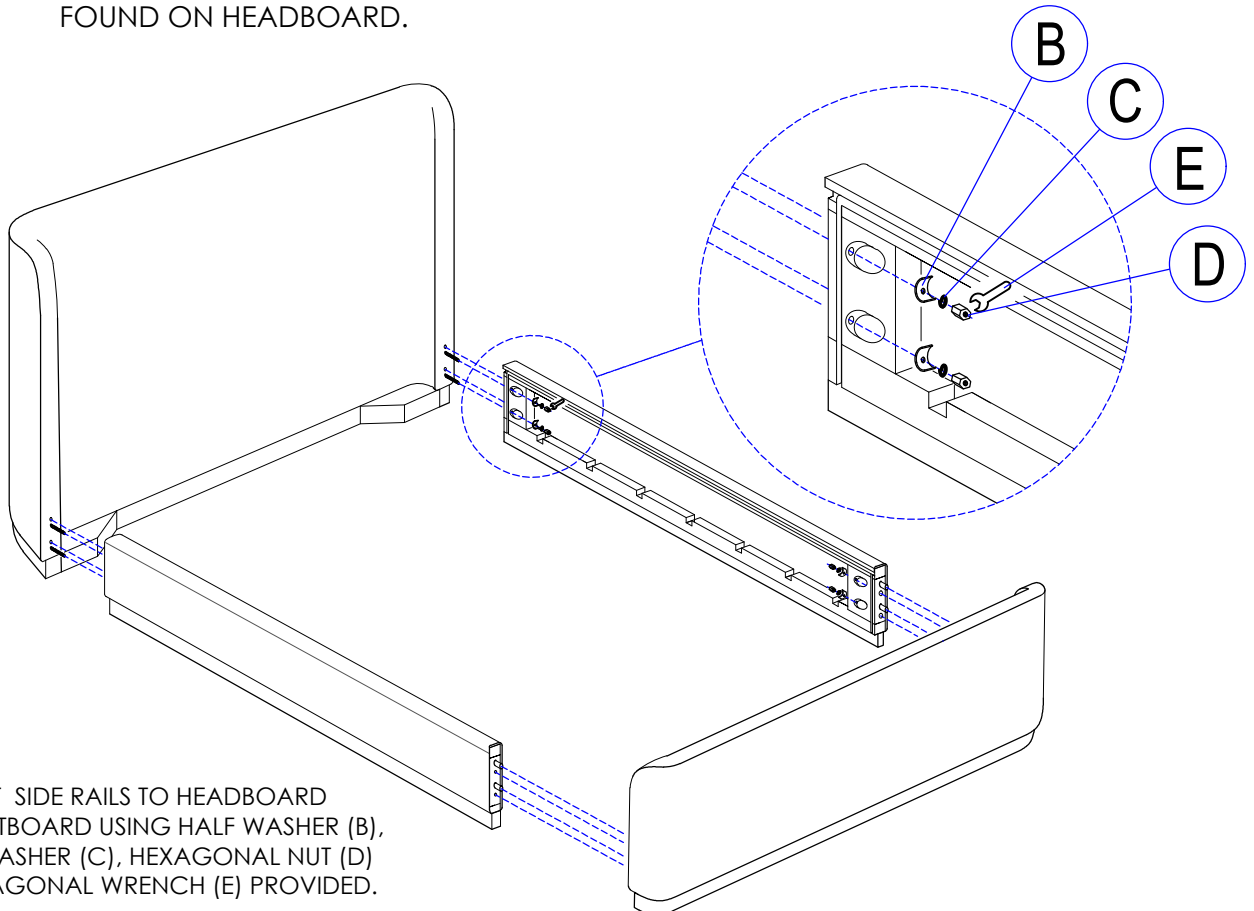

PARTS LIST

A	B	C	D	E	F	G	
BOLT M8 x 80 8 PCS.	HALF WASHER M8 8 PCS.	SPRING WASHER M8 (8 PCS.)	HEXAGONAL NUT M8 (8 PCS.)	WRENCH KEY (FOR HEX.NUT) 1 PC.	ALLEN BOLT (FOR BED SLAT) M6 X 60 (3 PCS.)	ALLEN KEY M4 (FOR ALLEN BOLT) 1 PC.	