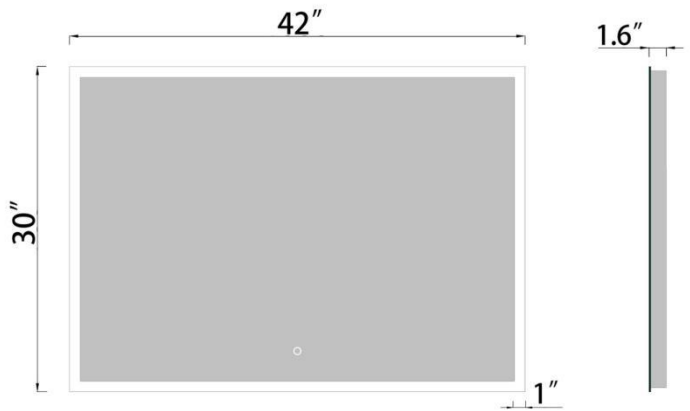

## Bathroom / Vanity Mirror Introduction

Net Weight: 24.3 lbs

42" L x 30" W Wall Mounted Dimmable Makeup LED Bathroom Vanity Mirror with Lights Backlit and Anti-Fog			
<b>Mount Type</b>	Wall Mounted; Mounts to Dresser	<b>Mirror Type</b>	Bathroom / Vanity; Makeup / Shaving; Overmantel;Dresser
<b>Shape</b>	Rectangle	<b>Orientation</b>	Horizontal
<b>Storage Included</b>	No	<b>Power Source</b>	Hardwired / Plug-in
<b>Lighting Included</b>	Yes	<b>Bulb Type</b>	LED
<b>Shaver Socket</b>	Shaver Socket	<b>Glass Distortion &amp; Magnification</b>	No
<b>Magnifying</b>	No	<b>Supplier Intended and Approved Use</b>	Residential Use; Non Residential Use
<b>Mirror Finishes</b>	Fog Free	<b>Size</b>	42" L x 30" W
<b>Thickness</b>	1.6"	<b>Weight</b>	24.3lbs