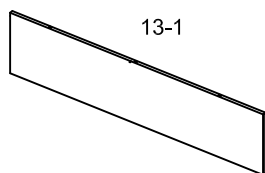

4-1
seat panel for right sofa

4-2
seat panel for left sofa

3-1
back panel for right sofa

3-2
back panel for left sofa

13-1
front panel for right sofa

13-2
front panel for left sofa

12
glass

coffee table
Please refer to page 5 for assembly accessories

15
seat cushion

16
back cushion

screw bag

**Carton
1/2**

1
right armrest for right sofa and corner sofa

2
left armrest for left sofa

5
back panel for corner sofa

6
seat panel for corner sofa

14
side panel for sofa

16
back cushion

15
seat cushion

17
small back cushion

**Carton
2/2**

1		1PC
3-1		1PC
4-1		1PC
13-1		1PC
14		1PC
15		2PCS
16		2PCS
A	 M6*35	16PCS
B		16PCS
C		2PCS

DO not fully tighten all screws until assembly is completed.