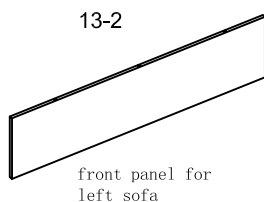

4-1
seat panel for right sofa

4-2
seat panel for left sofa

3-1
back panel for right sofa

3-2
back panel for left sofa

13-1
front panel for right sofa

13-2
front panel for left sofa

12
glass

coffee table
Please refer to page 5 for assembly accessories

15
seat cushion

16
back cushion

screw bag

**Carton
1/2**

1
right armrest for right sofa and corner sofa

2
left armrest for left sofa

5
back panel for corner sofa

6
seat panel for corner sofa

14
side panel for sofa

16
back cushion

15
seat cushion

17
small back cushion

**Carton
2/2**

1		1PC
3-1		1PC
4-1		1PC
13-1		1PC
14		1PC
15		2PCS
16		2PCS
A	 M6*35	16PCS
B		16PCS
C		2PCS

DO not fully tighten all screws until assembly is completed.