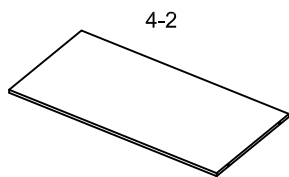

4-1
seat panel for right sofa

4-2
seat panel for left sofa

3-1
back panel for right sofa

3-2
back panel for left sofa

13-1
front panel for right sofa

13-2
front panel for left sofa

12
glass

coffee table
Please refer to page 5 for assembly accessories

15
seat cushion

16
back cushion

screw bag

**Carton
1/2**

1
right armrest for right sofa and corner sofa

2
left armrest for left sofa

5
back panel for corner sofa

6
seat panel for corner sofa

14
side panel for sofa

16
back cushion

15
seat cushion

17
small back cushion

**Carton
2/2**

1		1PC
3-1		1PC
4-1		1PC
13-1		1PC
14		1PC
15		2PCS
16		2PCS
A	 M6*35	16PCS
B		16PCS
C		2PCS

DO not fully tighten all screws until assembly is completed.