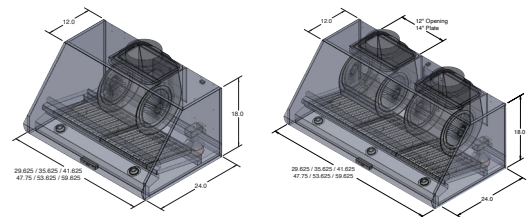

**The PLJW 109** is an incredibly reliable wall mount range hood that packs a strong punch. This hood is perfect for Asian and other high-heat cooking with a 1000 CFM single blower or dual 2000 CFM blower. Enjoy even more flexibility with an easy-to-use four-speed push button control. With the PLJW 109 you'll also save loads of time cleaning and maintaining your hood. The hood is furnished with professional-grade 430 or 304 stainless steel for exceptional durability and a beautiful shine. When you're done cooking, your stainless steel baffle filters will cause you no trouble. Just throw them in the dishwasher for a quick, effortless clean. Try this versatile hood today!

**Configuration and Dimensions**

Hood Type . . . . .	Wall or Under Cabinet
Sizes Available . . . . .	30   36   42   48   54   60
30" Dimensions. . . . .	29.625" W x 24" D x 18" H
36" Dimensions. . . . .	35.625" W x 24" D x 18" H
42" Dimensions. . . . .	41.625" W x 24" D x 18" H
48" Dimensions. . . . .	47.625" W x 24" D x 18" H
54" Dimensions. . . . .	53.625" W x 24" D x 18" H
60" Dimensions. . . . .	59.625" W x 24" D x 18" H

**Features**

Control Type . . . . .	Stainless Steel Push Buttons
Lighting . . . . .	LED
Heat Lamp Ready. . . . .	2 sockets (bulbs not included) max 120V each / 240V total

**Ventilation System**

Maximum Air Flow Capacity . . . . .	1000 or 2000 CFM
Speed Levels . . . . .	4 Speeds
Airflow (Quiet/Low/Med/High). . . . .	250/500/750/1000 or 500/1000/1500/2000
Noise Level . . . . .	.51.2 or 56.1 db or 5 or 7 Sones Max
Duct Type/Size . . . . .	Round 8 (1 & 2)
Voltage . . . . .	110v
Motor . . . . .	Single or Dual
Filter Type . . . . .	Stainless Steel Baffle (Dishwasher Safe)
Material . . . . .	High Quality 430 or 304 Stainless Steel
Warranty . . . . .	.3 Year Parts Warranty