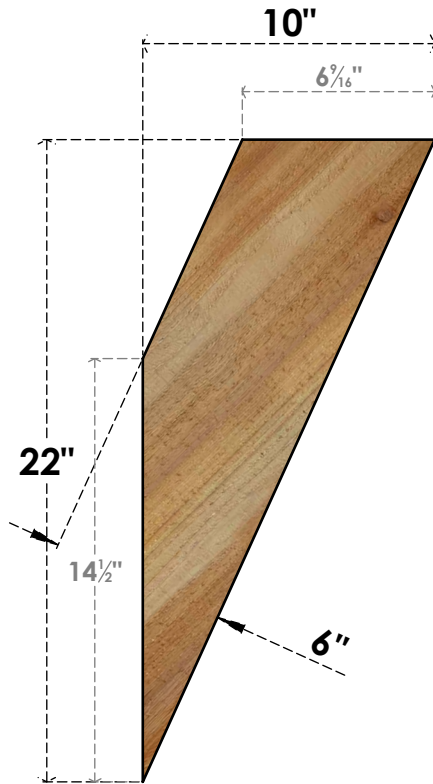

BRC06X10X22TRA00RWR

6"W X 10"D X 22"H TRADITIONAL ROUGH SAWN BRACE, WESTERN RED CEDAR

SIDE

FRONT

EKENA MILLWORK
 2300 WEST MAIN ST.
 CLARKSVILLE, TX 75426
 TOLL FREE: 866-607-0453
 WWW.EKENAMILLWORK.COM

NOTES