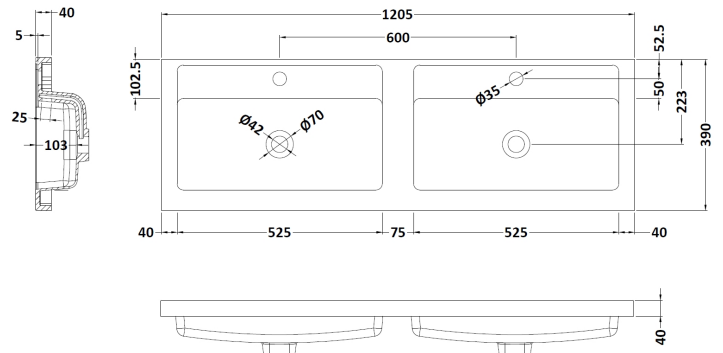

CUSTOMER DATA SHEET

DESCRIPTION: 1200 Wh 4-Door Vanity W/Double Basin

CUSTOMER DATA SHEET - FURNITURE

DESCRIPTION: 600 Wall Hung 2-Door Basin Unit

PRODUCT DIMENSIONS

Height (mm)	Width (mm)	Depth (mm)	Nett Wgt Kg
540	600	383	12.9

PACKAGING DIMENSIONS

Height (mm)	Width (mm)	Depth (mm)	Gross Wgt Kg
405	620	560	12.9

PACKAGING DATA

Box Colour	Brown Cardboard Box		
Box Qty	1	Label Colour	White Label
Label Size	100 x 50	Label Qty	2

OUTER BOX DIMENSIONS (If Applicable)

Height (mm)	Width (mm)	Depth (mm)	Gross Wgt Kg

PRODUCT DETAILS

Country of Origin	United Kingdom			
Fitting Instruction	No			
Constr' Method	Cam & Wood Dowel			
Cabinet Finish	MFC Textured Woodgrain			
Cab Thickness (mm)	18			
Drawer Included	No			
No of Shelves	0			
Hinge Inc'	Yes, Supplied			
Fixings Inc'	Yes			
Handle Inc'	Yes, Supplied			
Handle Type	Strap			
Certification	FSC	Yes	CE	N/A
Colour	Natural Oak			
Constr' Type	Rigid			
Fascia Finish	MFC Textured Woodgrain			
Fas Thickness (mm)	18			
Drawer Type	Not Applicable			
Hinge Type	95 Degree Clip-On Soft Close			
Adjustable Legs	No, Not Required			
Handle Style	Contemporary			
Waste Shroud	No			

CUSTOMER DATA SHEET - CERAMICS

DESCRIPTION: Double Polymarble Basin 1205 X 390

PRODUCT DIMENSIONS

Height (mm)	Width (mm)	Depth (mm)	Nett Wgt Kg
390	1205	157	18.12

PACKAGING DIMENSIONS

Height (mm)	Width (mm)	Depth (mm)	Gross Wgt Kg
100	1205	400	18.12