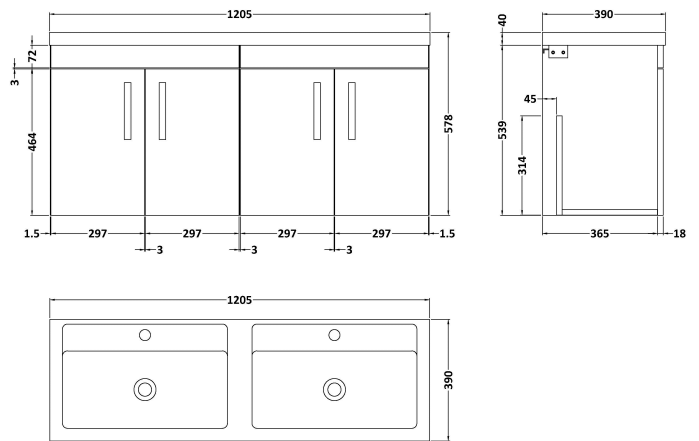

CUSTOMER DATA SHEET

DESCRIPTION: 1200 Wh 4-Door Vanity W/Double Basin

CUSTOMER DATA SHEET - FURNITURE

DESCRIPTION: 600 Wall Hung 2-Door Basin Unit

PRODUCT DIMENSIONS

Height (mm)	Width (mm)	Depth (mm)	Nett Wgt Kg
540	600	383	12.9

PACKAGING DIMENSIONS

Height (mm)	Width (mm)	Depth (mm)	Gross Wgt Kg
405	620	560	12.9

PACKAGING DATA

Box Colour	Brown Cardboard Box		
Box Qty	1	Label Colour	White Label
Label Size	100 x 50	Label Qty	2

OUTER BOX DIMENSIONS (If Applicable)

Height (mm)	Width (mm)	Depth (mm)	Gross Wgt Kg

PRODUCT DETAILS

Country of Origin	United Kingdom			
Fitting Instruction	No			
Constr' Method	Cam & Wood Dowel			
Cabinet Finish	MFC Textured Woodgrain			
Cab Thickness (mm)	18			
Drawer Included	No			
No of Shelves	0			
Hinge Inc'	Yes, Supplied			
Fixings Inc'	Yes			
Handle Inc'	Yes, Supplied			
Handle Type	Strap			
Certification	FSC	Yes	CE	N/A
Colour	Natural Oak			
Constr' Type	Rigid			
Fascia Finish	MFC Textured Woodgrain			
Fas Thickness (mm)	18			
Drawer Type	Not Applicable			
Hinge Type	95 Degree Clip-On Soft Close			
Adjustable Legs	No, Not Required			
Handle Style	Contemporary			
Waste Shroud	No			

CUSTOMER DATA SHEET - CERAMICS

DESCRIPTION: Double Polymarble Basin 1205 X 390

PRODUCT DIMENSIONS

Height (mm)	Width (mm)	Depth (mm)	Nett Wgt Kg
390	1205	157	18.12

PACKAGING DIMENSIONS

Height (mm)	Width (mm)	Depth (mm)	Gross Wgt Kg
100	1205	400	18.12