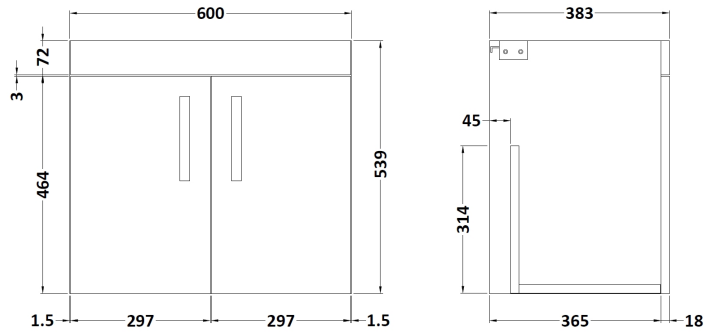

CUSTOMER DATA SHEET

DESCRIPTION: 1200 Wh 4-Door Vanity W/Double Basin

CUSTOMER DATA SHEET - FURNITURE

DESCRIPTION: 600 Wall Hung 2-Door Basin Unit

PRODUCT DIMENSIONS

Height (mm)	Width (mm)	Depth (mm)	Nett Wgt Kg
540	600	383	12.9

PACKAGING DIMENSIONS

Height (mm)	Width (mm)	Depth (mm)	Gross Wgt Kg
405	620	560	12.9

PACKAGING DATA

Box Colour	Brown Cardboard Box		
Box Qty	1	Label Colour	White Label
Label Size	100 x 50	Label Qty	2

OUTER BOX DIMENSIONS (If Applicable)

CUSTOMER DATA SHEET - CERAMICS

DESCRIPTION: Double Polymarble Basin 1205 X 390

PRODUCT DIMENSIONS

Height (mm)	Width (mm)	Depth (mm)	Nett Wgt Kg
390	1205	157	18.12

PACKAGING DIMENSIONS

Height (mm)	Width (mm)	Depth (mm)	Gross Wgt Kg
100	1205	400	18.12

PACKAGING DATA

Box Colour	Brown Cardboard Box - Printed		
Box Qty	1	Label Colour	White Label
Label Size	100 x 50	Label Qty	2

OUTER BOX DIMENSIONS (If Applicable)

Height (mm)	Width (mm)	Depth (mm)	Gross Wgt Kg