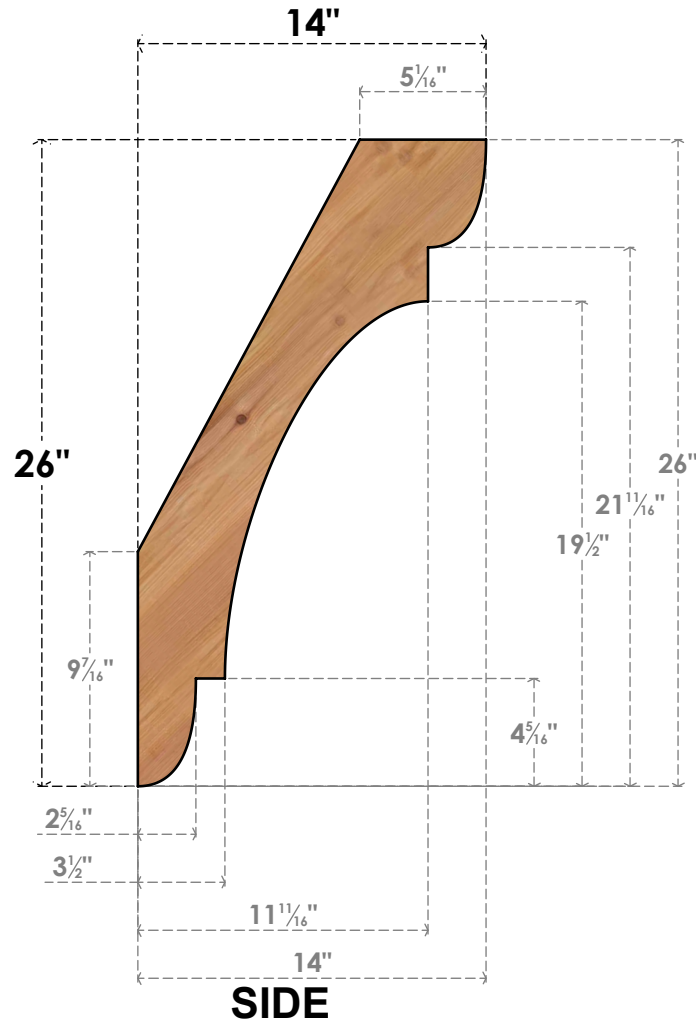

BRC06X14X26OLY00SWR

5 1/2"W X 14"D X 26"H OLYMPIC SMOOTH BRACE, WESTERN RED CEDAR

EKENA MILLWORK
 2300 WEST MAIN ST.
 CLARKSVILLE, TX 75426
 TOLL FREE: 866-607-0453
 WWW.EKENAMILLWORK.COM

NOTES

1. INSTALLATION TO BE COMPLETED IN ACCORDANCE WITH MANUFACTURER'S SPECIFICATIONS.
2. DRAWING MAY NOT BE TO SCALE
3. THIS DRAWING IS INTENDED FOR DESIGN AND PLANNING PURPOSES ONLY.
4. ALL INFORMATION CONTAINED HEREIN WAS CURRENT AT THE TIME OF DEVELOPMENT BUT MUST BE REVIEWED AND APPROVED BY THE PRODUCT MANUFACTURER TO BE CONSIDERED ACCURATE.
5. PRODUCTS ARE NOT KILN DRIED. THIS ITEM IS UNIQUE AND WILL CONTAIN THE NATURAL VARIATIONS THAT THE WOOD SPECIES OFFERS. THIS MAY RESULT IN VARIATIONS UP TO 1/4"