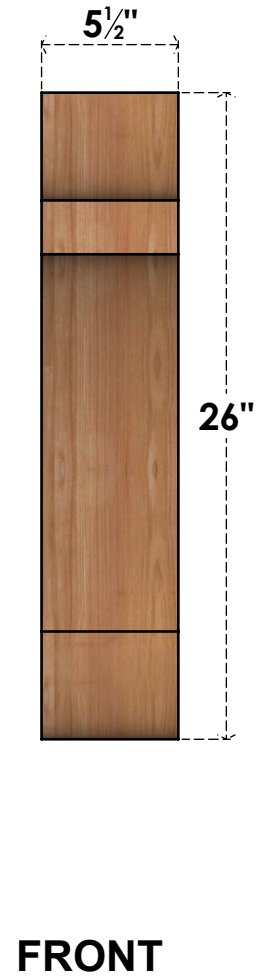

BRC06X14X26OLY00SWR

5 1/2"W X 14"D X 26"H OLYMPIC SMOOTH BRACE, WESTERN RED CEDAR

EKENA MILLWORK
 2300 WEST MAIN ST.
 CLARKSVILLE, TX 75426
 TOLL FREE: 866-607-0453
 WWW.EKENAMILLWORK.COM

NOTES

1. INSTALLATION TO BE COMPLETED IN ACCORDANCE WITH MANUFACTURER'S SPECIFICATIONS.
2. DRAWING MAY NOT BE TO SCALE
3. THIS DRAWING IS INTENDED FOR DESIGN AND PLANNING PURPOSES ONLY.
4. ALL INFORMATION CONTAINED HEREIN WAS CURRENT AT THE TIME OF DEVELOPMENT BUT MUST BE REVIEWED AND APPROVED BY THE PRODUCT MANUFACTURER TO BE CONSIDERED ACCURATE.
5. PRODUCTS ARE NOT KILN DRIED. THIS ITEM IS UNIQUE AND WILL CONTAIN THE NATURAL VARIATIONS THAT THE WOOD SPECIES OFFERS. THIS MAY RESULT IN VARIATIONS UP TO 1/4"