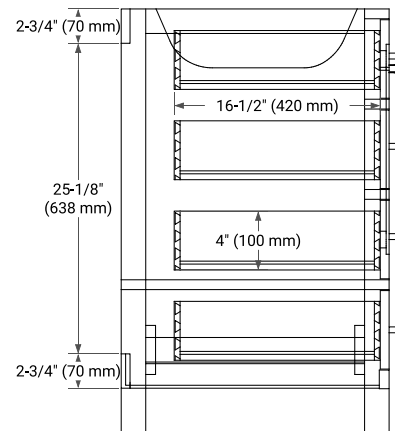

42" LEFT OFFSET CABINET

BASE CABINET DIMENSIONS

42" W x 21.5" D x 34.5" H

FEATURES

- Solid wood frame & plywood panels
- Dovetail drawers and joints
- Soft closing doors & drawers

HARDWARE FINISHES*

Brushed Nickel   Satin Brass   Matte Black   Polished Chrome

Hardware comes preinstalled with the illustrated option. Other finishes are available on our online store if you prefer a different one.

AVAILABLE COLORS

White   Grey   Midnight Blue   Espresso   Oak

FRONT VIEW

SIDE VIEW

PLAN VIEW