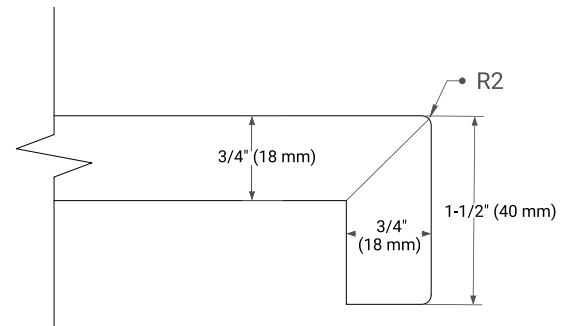

EDGE SIDE VIEW