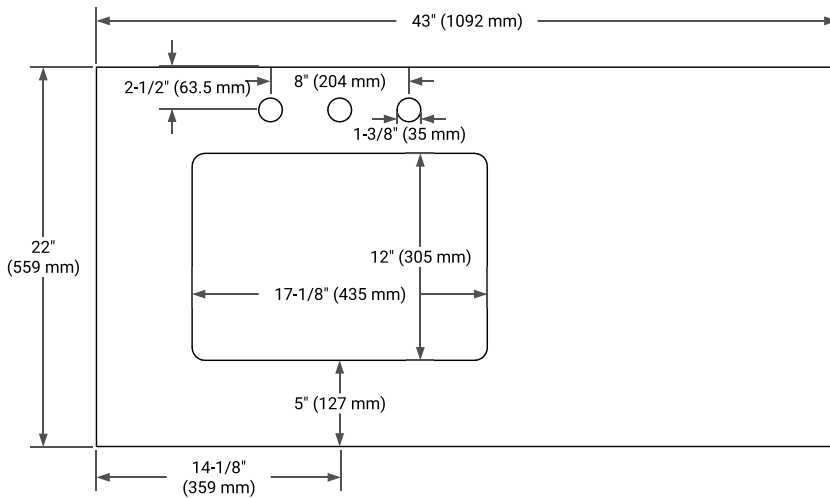

43" LEFT RECTANGLE SINK COUNTERTOP WITH 1.5 IN. THICKNESS

OVERALL DIMENSIONS

43" W x 22" D x 1.5" H

COUNTERTOP OPTIONS

FEATURES

- Solid countertop with mitered edges & seams
- Undermount white rectangular sink
- Pre-drilled for 8" widespread faucet

INCLUDED

- Countertop
- Matching Backsplash
- Rectangle Sink

COUNTERTOP PLAN VIEW