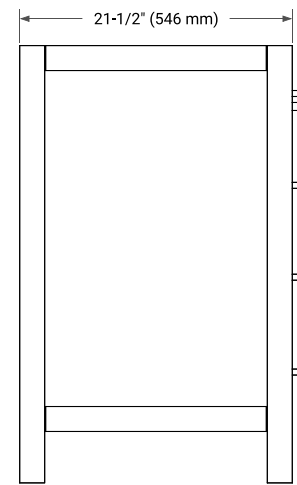

42" LEFT OFFSET CABINET

BASE CABINET DIMENSIONS

42" W x 21.5" D x 34.5" H

FEATURES

- Solid wood frame & plywood panels
- Dovetail drawers and joints
- Soft closing doors & drawers

HARDWARE FINISHES*

Brushed Nickel   Satin Brass   Matte Black   Polished Chrome

Hardware comes preinstalled with the illustrated option. Other finishes are available on our online store if you prefer a different one.

AVAILABLE COLORS

White   Grey   Midnight Blue   Espresso   Oak

FRONT VIEW

SIDE VIEW

PLAN VIEW