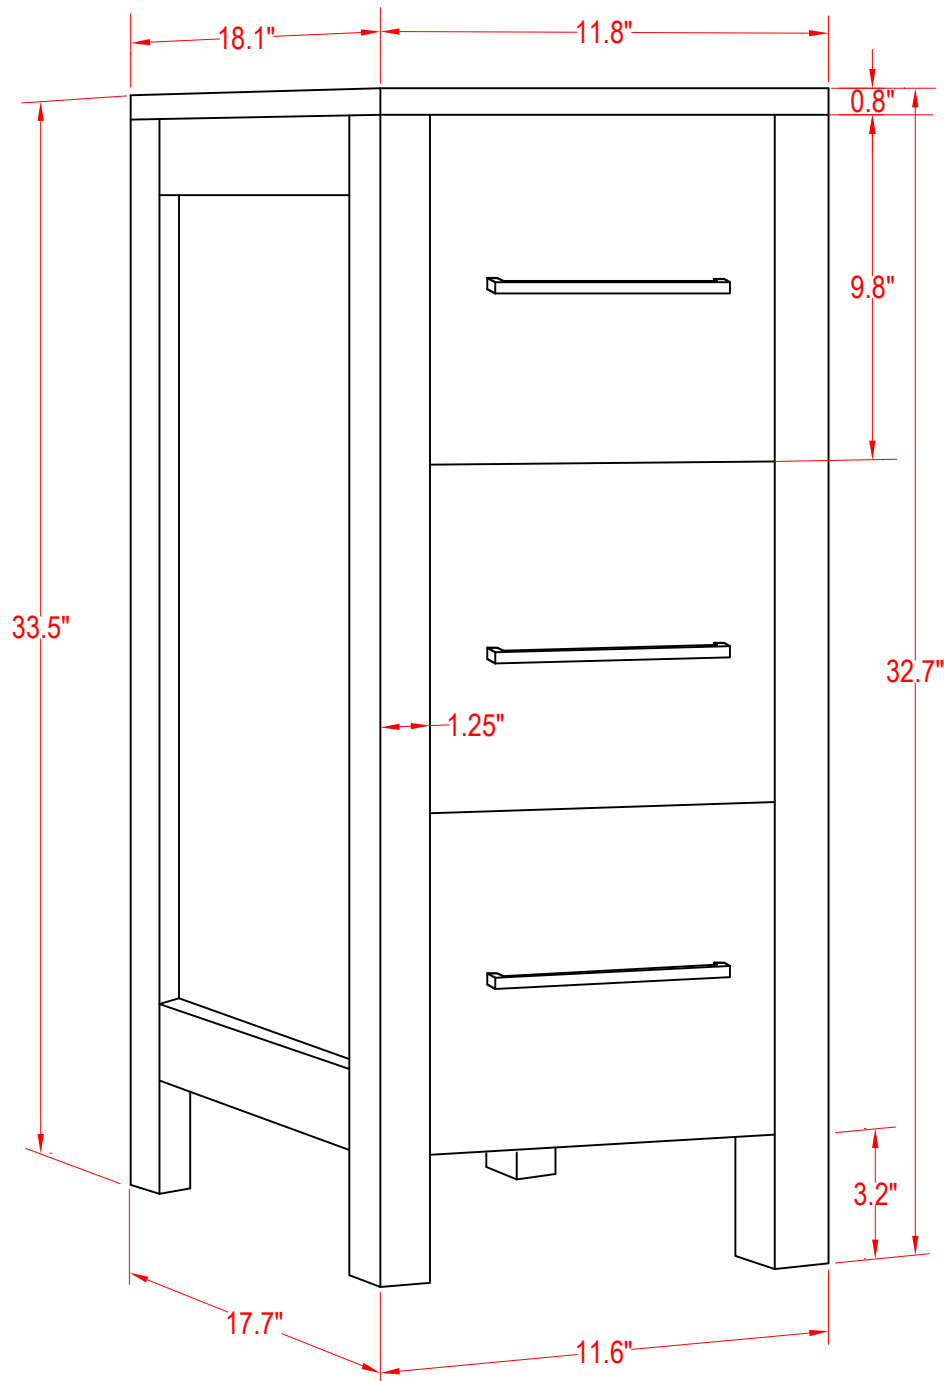

Bathroom Cabinet

Unit

inch

Mirror:

Cabinet: 11.8"x18.1"x33.5" inch