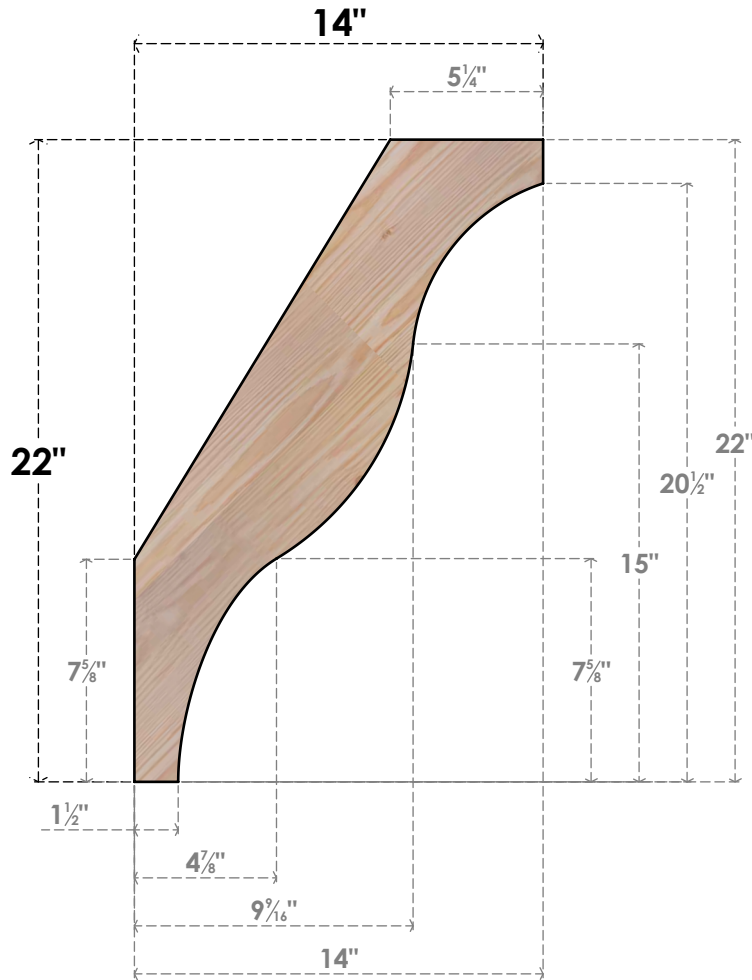

BRC06X14X22FST00SDF

5 1/2"W X 14"D X 22"H FUNSTON SMOOTH BRACE, DOUGLAS FIR

SIDE

FRONT

EKENA MILLWORK
 2300 WEST MAIN ST.
 CLARKSVILLE, TX 75426
 TOLL FREE: 866-607-0453
 WWW.EKENAMILLWORK.COM

NOTES

1. INSTALLATION TO BE COMPLETED IN ACCORDANCE WITH MANUFACTURER'S SPECIFICATIONS.
2. DRAWING MAY NOT BE TO SCALE
3. THIS DRAWING IS INTENDED FOR DESIGN AND PLANNING PURPOSES ONLY.
4. ALL INFORMATION CONTAINED HEREIN WAS CURRENT AT THE TIME OF DEVELOPMENT BUT MUST BE REVIEWED AND APPROVED BY THE PRODUCT MANUFACTURER TO BE CONSIDERED ACCURATE.
5. PRODUCTS ARE NOT KILN DRIED. THIS ITEM IS UNIQUE AND WILL CONTAIN THE NATURAL VARIATIONS THAT THE WOOD SPECIES OFFERS. THIS MAY RESULT IN VARIATIONS UP TO 1/4"