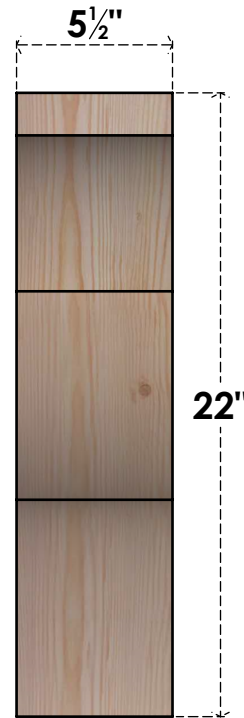

BRC06X14X22FST00SDF

5 1/2"W X 14"D X 22"H FUNSTON SMOOTH BRACE, DOUGLAS FIR

SIDE

FRONT

EKENA MILLWORK
 2300 WEST MAIN ST.
 CLARKSVILLE, TX 75426
 TOLL FREE: 866-607-0453
 WWW.EKENAMILLWORK.COM

NOTES

1. INSTALLATION TO BE COMPLETED IN ACCORDANCE WITH MANUFACTURER'S SPECIFICATIONS.
2. DRAWING MAY NOT BE TO SCALE
3. THIS DRAWING IS INTENDED FOR DESIGN AND PLANNING PURPOSES ONLY.
4. ALL INFORMATION CONTAINED HEREIN WAS CURRENT AT THE TIME OF DEVELOPMENT BUT MUST BE REVIEWED AND APPROVED BY THE PRODUCT MANUFACTURER TO BE CONSIDERED ACCURATE.
5. PRODUCTS ARE NOT KILN DRIED. THIS ITEM IS UNIQUE AND WILL CONTAIN THE NATURAL VARIATIONS THAT THE WOOD SPECIES OFFERS. THIS MAY RESULT IN VARIATIONS UP TO 1/4"