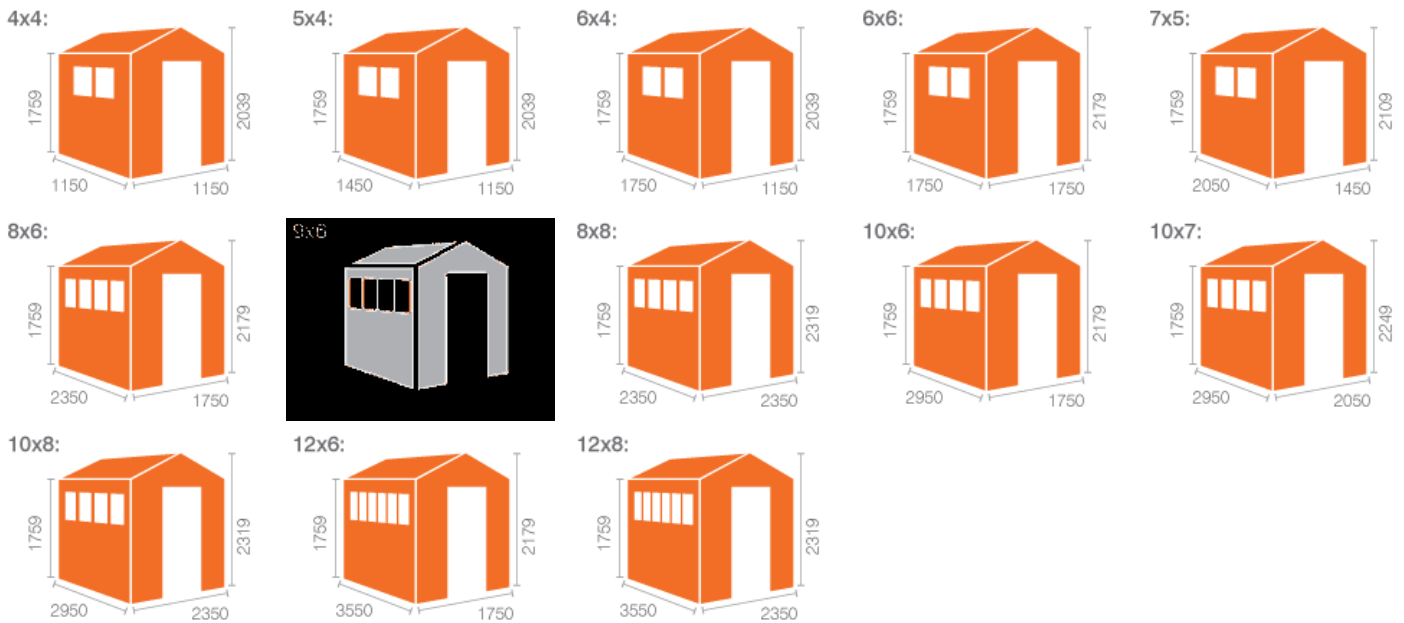

Tiger Shiplap Apex Shed - Technical Data Sheet

- Well Braced Single Access Door
- Superior Grade 12mm Finish Shiplap T&G Cladding
- 28x44mm Finish Rounded Four Corner Framing
- Lock & Key Supplied As Standard
- Stylish Windows Can Be Fitted Either Side
- 12mm Thick T&G Roof and Floor - **NO OSB / Solid Sheet Board**

Cladding Material	Shiplap	Cladding Thickness	12
Framing Style	Standard	Framing Size	28mm x 44mm
Roof Material	Tongue & Groove Board	Roof Thickness	12mm
Floor Material	Tongue & Groove Board	Floor Size	12mm
Door Style	Single Fully Boarded Tongue & Groove Door	Door Size	785mm x 1692mm
Window Style	All Fixed	Window Size	457mm x 610mm
Glazing Thickness	2	Glazing Material	Glass
Roof Covering	Green Mineral Felt	Treatment	TigerSkin Water Based
Locking System	Lock and Key	Material	Selected European Softwoods

Building Dimension	Length	Width	Base Size	Internal Size	External Ridge	External Eaves	Internal Ridge	Internal Eaves	Ext. Size exc. Roof	Ext. Size inc. Roof	No. of Windows	Weight
4x4 Tiger Shiplap Apex	1150mm	1150mm	1150mm x 1150mm	1062mm x 1062mm	2039mm	1759mm	1927mm	1703mm	1174mm x 1174mm	1274mm x 1334mm	2	100kgs
5x4 Tiger Shiplap Apex	1450mm	1150mm	1450mm x 1150mm	1362mm x 1062mm	2039mm	1759mm	1927mm	1703mm	1474mm x 1174mm	1574mm x 1334mm	2	113kgs
6x4 Tiger Shiplap Apex	1750mm	1150mm	1750mm x 1150mm	1662mm x 1062mm	2039mm	1759mm	1927mm	1703mm	1774mm x 1174mm	1874mm x 1334mm	2	127kgs
6x6 Tiger Shiplap Apex	1750mm	1750mm	1750mm x 1750mm	1662mm x 1662mm	2179mm	1759mm	2067mm	1703mm	1774mm x 1774mm	1874mm x 1934mm	2	165kgs
7x5 Tiger Shiplap Apex	2050mm	1450mm	2050mm x 1450mm	1962mm x 1362mm	2109mm	1759mm	1997mm	1703mm	2074mm x 1474mm	2174mm x 1634mm	2	158kgs
8x6 Tiger Shiplap Apex	2350mm	1750mm	2350mm x 1750mm	2262mm x 1662mm	2179mm	1759mm	2067mm	1703mm	2374mm x 1774mm	2474mm x 1934mm	4	194kgs
9x6 Tiger Shiplap Apex	2650mm	1750mm	2650mm x 1750mm	2562mm x 1662mm	2179mm	1759mm	2067mm	1703mm	2674mm x 1774mm	2774mm x 1934mm	4	209kgs
8x8 Tiger Shiplap Apex	2350mm	2350mm	2350mm x 2350mm	2262mm x 2262mm	2319mm	1759mm	2207mm	1703mm	2374mm x 2374mm	2474mm x 2534mm	4	238kgs
10x6 Tiger Shiplap Apex	2950mm	1750mm	2950mm x 1750mm	2862mm x 1662mm	2179mm	1759mm	2067mm	1703mm	2974mm x 1774mm	3074mm x 1934mm	4	231kgs
10x7 Tiger Shiplap Apex	2950mm	2050mm	2950mm x 2050mm	2862mm x 1962mm	2249mm	1759mm	2137mm	1703mm	2974mm x 2074mm	3074mm x 2234mm	4	259kgs
10x8 Tiger Shiplap Apex	2950mm	2350mm	2950mm x 2350mm	2862mm x 2262mm	2319mm	1759mm	2207mm	1703mm	2974mm x 2374mm	3074mm x 2534mm	4	285kgs
12x6 Tiger Shiplap Apex	3550mm	1750mm	3550mm x 1750mm	3462mm x 1662mm	2179mm	1759mm	2067mm	1703mm	3574mm x 1774mm	3674mm x 1934mm	6	267kgs
12x8 Tiger Shiplap Apex	3550mm	2350mm	3550mm x 2350mm	3462mm x 2262mm	2319mm	1759mm	2207mm	1703mm	3574mm x 2374mm	3674mm x 2534mm	6	327kgs