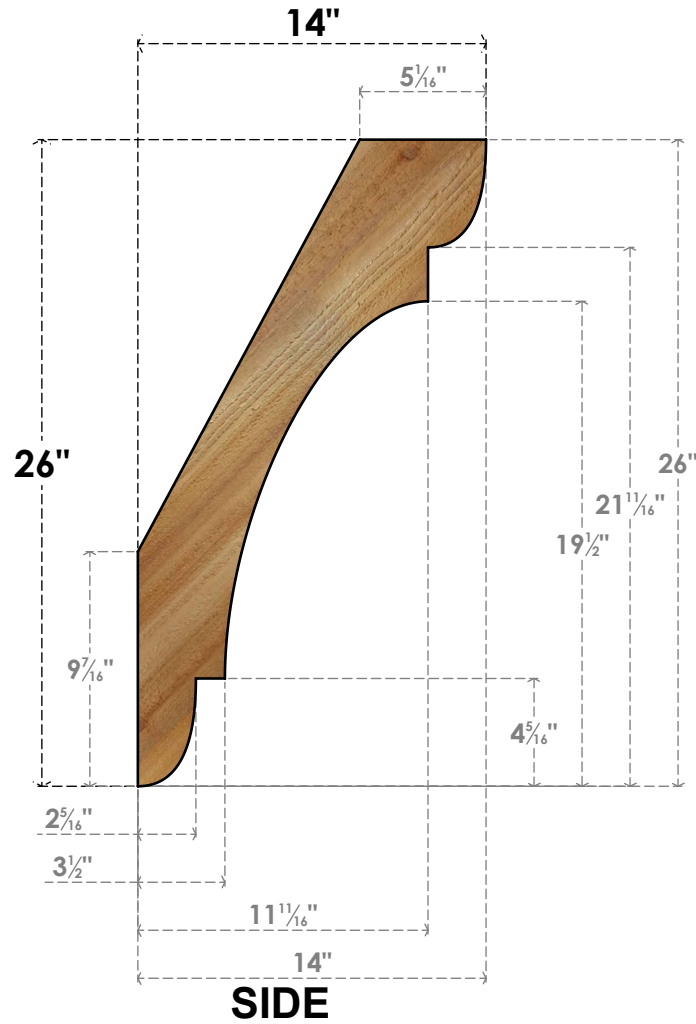

BRC06X14X26OLY00RWR

6"W X 14"D X 26"H OLYMPIC ROUGH SAWN BRACE, WESTERN RED CEDAR

EKENA MILLWORK
 2300 WEST MAIN ST.
 CLARKSVILLE, TX 75426
 TOLL FREE: 866-607-0453
 WWW.EKENAMILLWORK.COM

NOTES

1. INSTALLATION TO BE COMPLETED IN ACCORDANCE WITH MANUFACTURER'S SPECIFICATIONS.
2. DRAWING MAY NOT BE TO SCALE
3. THIS DRAWING IS INTENDED FOR DESIGN AND PLANNING PURPOSES ONLY.
4. ALL INFORMATION CONTAINED HEREIN WAS CURRENT AT THE TIME OF DEVELOPMENT BUT MUST BE REVIEWED AND APPROVED BY THE PRODUCT MANUFACTURER TO BE CONSIDERED ACCURATE.
5. PRODUCTS ARE NOT KILN DRIED. THIS ITEM IS UNIQUE AND WILL CONTAIN THE NATURAL VARIATIONS THAT THE WOOD SPECIES OFFERS. THIS MAY RESULT IN VARIATIONS UP TO 1/4"