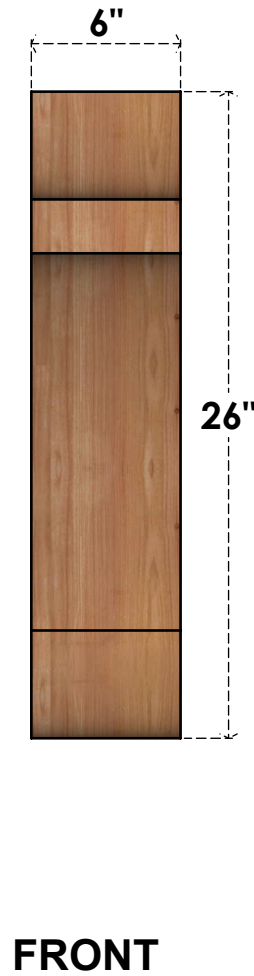

BRC06X14X26OLY00RWR

6"W X 14"D X 26"H OLYMPIC ROUGH SAWN BRACE, WESTERN RED CEDAR

EKENA MILLWORK
 2300 WEST MAIN ST.
 CLARKSVILLE, TX 75426
 TOLL FREE: 866-607-0453
 WWW.EKENAMILLWORK.COM

NOTES

1. INSTALLATION TO BE COMPLETED IN ACCORDANCE WITH MANUFACTURER'S SPECIFICATIONS.
2. DRAWING MAY NOT BE TO SCALE
3. THIS DRAWING IS INTENDED FOR DESIGN AND PLANNING PURPOSES ONLY.
4. ALL INFORMATION CONTAINED HEREIN WAS CURRENT AT THE TIME OF DEVELOPMENT BUT MUST BE REVIEWED AND APPROVED BY THE PRODUCT MANUFACTURER TO BE CONSIDERED ACCURATE.
5. PRODUCTS ARE NOT KILN DRIED. THIS ITEM IS UNIQUE AND WILL CONTAIN THE NATURAL VARIATIONS THAT THE WOOD SPECIES OFFERS. THIS MAY RESULT IN VARIATIONS UP TO 1/4"