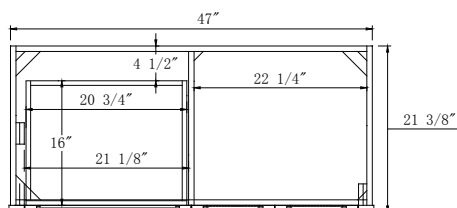

Dimensions

Front

Back

Side

Top

Features:

- Solid Wood & Hardwood Construction
- 3 Soft-close Drawers
- 2 Soft-close Door
- Brushed nickel hardware
- Adjustable leg levelers
- cUPC Undermount Basin

Dimensions:

48"×22"×34 1/8" (With Top)
 47"×21 3/8" ×33 3/8" (Vanity Only)

Vanity Finish:

White (W)

Countertop:

Black Granite (BK)

Certification:

Countertop & Sink

Dimensions:

Countertop: 48"×22"×0.75"

Rectangle undermount basin: 20.1"×15.2"×7.5"