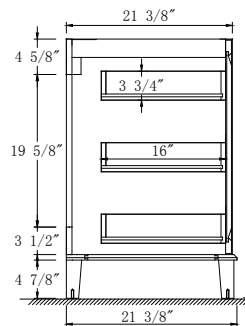

Dimensions

Front

Back

Side

Top

Features:

- Solid Wood & Hardwood Construction
- 3 Soft-close Drawers
- 2 Soft-close Door
- Brushed nickel hardware
- Adjustable leg levelers
- cUPC Undermount Basin

Dimensions:

48"×22"×34 1/8" (With Top)
 47"×21 3/8" ×33 3/8" (Vanity Only)

Vanity Finish:

White (W)

Countertop:

Black Granite (BK)

Certification:

Countertop & Sink

Dimensions:

Countertop: 48"×22"×0.75"

Rectangle undermount basin: 20.1"×15.2"×7.5"