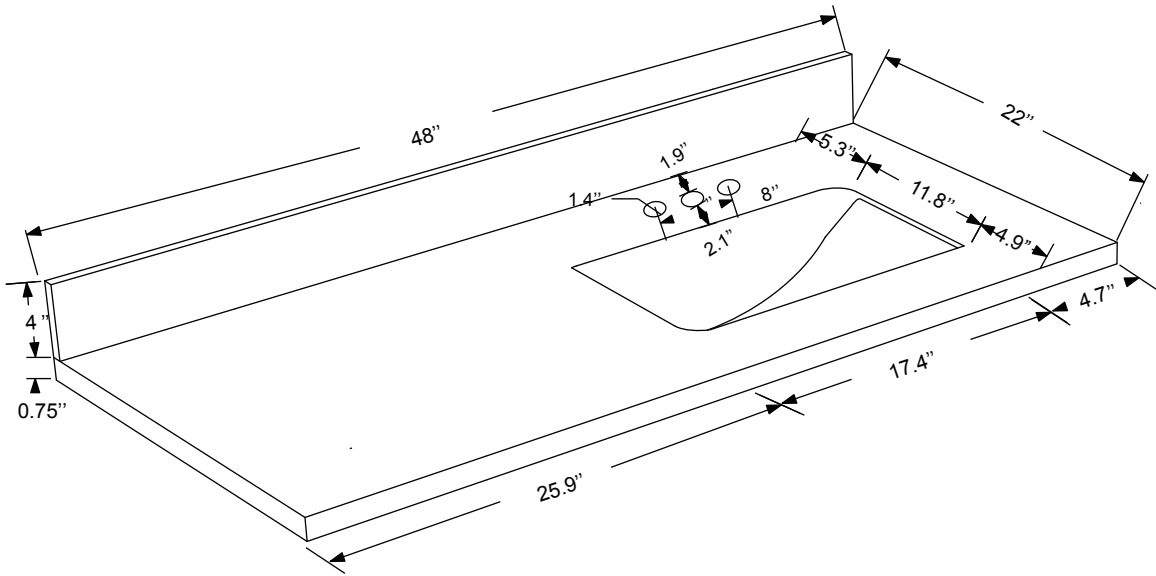

Dimensions

Front

Back

Side

Top

Features:

- Solid Wood & Hardwood Construction
- 3 Soft-close Drawers
- 2 Soft-close Door
- Brushed nickel hardware
- Adjustable leg levelers
- cUPC Undermount Basin

Dimensions:

48"×22"×34 1/8" (With Top)
 47"×21 3/8" ×33 3/8" (Vanity Only)

Vanity Finish:

White (W)

Countertop:

Black Granite (BK)

Certification:

Countertop & Sink

Dimensions:

Countertop: 48"×22"×0.75"

Rectangle undermount basin: 20.1"×15.2"×7.5"