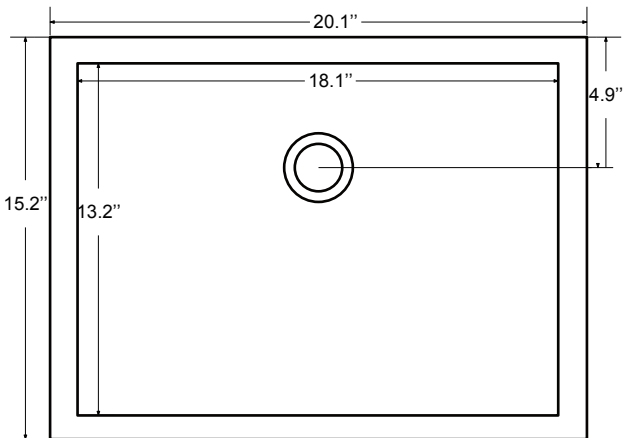

Dimensions

Front

Back

Side

Top

Features:

- Solid Wood & Hardwood Construction
- 3 Soft-close Drawers
- 2 Soft-close Door
- Brushed nickel hardware
- Adjustable leg levelers
- cUPC Undermount Basin

Dimensions:

48"×22"×34 1/8" (With Top)
 47"×21 3/8" ×33 3/8" (Vanity Only)

Vanity Finish:

White (W)

Countertop:

Black Granite (BK)

Certification:

Countertop & Sink

Dimensions:

Countertop: 48"×22"×0.75"

Rectangle undermount basin: 20.1"×15.2"×7.5"