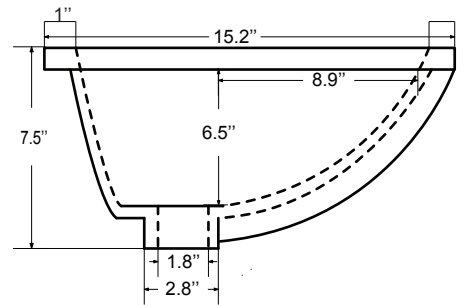

Dimensions

Front

Back

Side

Top

Features:

- Solid Wood & Hardwood Construction
- 3 Soft-close Drawers
- 2 Soft-close Door
- Brushed nickel hardware
- Adjustable leg levelers
- cUPC Undermount Basin

Dimensions:

48"×22"×34 1/8" (With Top)
 47"×21 3/8" ×33 3/8" (Vanity Only)

Vanity Finish:

White (W)

Countertop:

Black Granite (BK)

Certification:

Countertop & Sink

Dimensions:

Countertop: 48"×22"×0.75"

Rectangle undermount basin: 20.1"×15.2"×7.5"