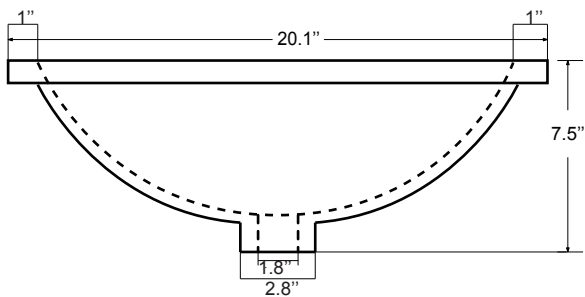

Dimensions

Front

Back

Side

Top

Features:

- Solid Wood & Hardwood Construction
- 3 Soft-close Drawers
- 2 Soft-close Door
- Brushed nickel hardware
- Adjustable leg levelers
- cUPC Undermount Basin

Dimensions:

48"×22"×34 1/8" (With Top)
 47"×21 3/8" ×33 3/8" (Vanity Only)

Vanity Finish:

White (W)

Countertop:

Black Granite (BK)

Certification:

Countertop & Sink

Dimensions:

Countertop: 48"×22"×0.75"

Rectangle undermount basin: 20.1"×15.2"×7.5"