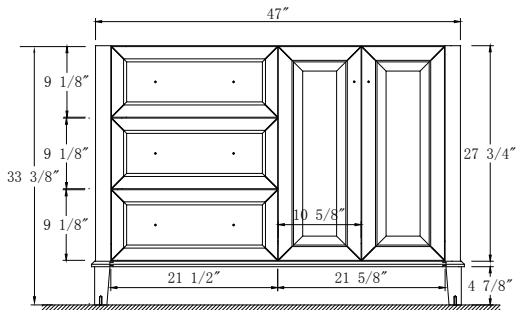

Dimensions

Front

Back

Side

Top

Features:

- Solid Wood & Hardwood Construction
- 3 Soft-close Drawers
- 2 Soft-close Door
- Brushed nickel hardware
- Adjustable leg levelers
- cUPC Undermount Basin

Dimensions:

48"×22"×34 1/8" (With Top)
 47"×21 3/8" ×33 3/8" (Vanity Only)

Vanity Finish:

White (W)

Countertop:

Black Granite (BK)

Certification:

Countertop & Sink

Dimensions:

Countertop: 48"×22"×0.75"

Rectangle undermount basin: 20.1"×15.2"×7.5"