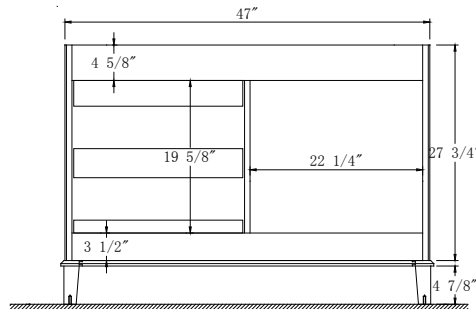

Dimensions

Front

Back

Side

Top

Features:

- Solid Wood & Hardwood Construction
- 3 Soft-close Drawers
- 2 Soft-close Door
- Brushed nickel hardware
- Adjustable leg levelers
- cUPC Undermount Basin

Dimensions:

48"×22"×34 1/8" (With Top)
 47"×21 3/8" ×33 3/8" (Vanity Only)

Vanity Finish:

White (W)

Countertop:

Black Granite (BK)

Certification:

Countertop & Sink

Dimensions:

Countertop: 48"×22"×0.75"

Rectangle undermount basin: 20.1"×15.2"×7.5"