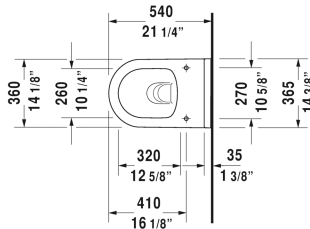

Starck 3 Toilet wall-mounted Duravit Rimless® # 252709..92

< 14 1/8" Inch >

Toilet wall-mounted Duravit Rimless®	Dimension	Weight	Order number
rimless, washdown model, Durafix included, cUPC listed			
Colors			
00 White 20 HygieneGlaze (an antibacterial ceramic glaze that provides almost indefinite effectiveness)			
Variant			
◆ 1.6/0.8 gpf	14 1/8" x 21 1/4" Inch	59.5 lb	252709..92
Infobox			
Durafix for concealed fixation is included, In-wall tank & carrier and actuator plate required for installation / Refer to page XXX			
Sanitary ceramics with the special WonderGliss surface finish will remain clean and attractive-looking for a long time to come. When ordering WonderGliss please add a "1" as eleventh digit to the model number.			
Sigma 01 flush plate, dual flush for toilets, White	9 5/8" x 6 1/2" Inch		115770
Geberit in-wall tank and carrier for toilets, width 19 3/4", depth 5 1/2" height (adjustable) 43" - 47"	19 3/4" x 5 1/2" Inch	40.8 lb	111335
Noise reduction gasket for wall-mounted toilet		0.7 lb	005020
Suitable products			
Toilet seat and cover hinges stainless steel, without slow close,			006381
Toilet seat and cover hinges stainless steel, removable, with slow close,			006389

All drawings contain the necessary measurements which are subject to standard tolerances. They are stated in inch & mm and are non-binding. Exact measurements, in particular for customized installation scenarios, can only be taken from the finished ceramic piece.