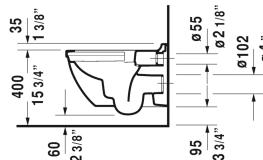

Starck 3 Toilet wall-mounted Duravit Rimless® # 252709..92

< 14 1/8" Inch >

Toilet wall-mounted Duravit Rimless®	Dimension	Weight	Order number
rimless, washdown model, Durafix included, cUPC listed			
Colors			
00 White 20 HygieneGlaze (an antibacterial ceramic glaze that provides almost indefinite effectiveness)			
Variant			
◆ 1.6/0.8 gpf	14 1/8" x 21 1/4" Inch	59.5 lb	252709..92
Infobox			
Durafix for concealed fixation is included, In-wall tank & carrier and actuator plate required for installation / Refer to page XXX			
Sanitary ceramics with the special WonderGliss surface finish will remain clean and attractive-looking for a long time to come. When ordering WonderGliss please add a "1" as eleventh digit to the model number.			
Sigma 01 flush plate, dual flush for toilets, White	9 5/8" x 6 1/2" Inch		115770
Geberit in-wall tank and carrier for toilets, width 19 3/4", depth 5 1/2" height (adjustable) 43" - 47"	19 3/4" x 5 1/2" Inch	40.8 lb	111335
Noise reduction gasket for wall-mounted toilet		0.7 lb	005020
Suitable products			
Toilet seat and cover hinges stainless steel, without slow close,			006381
Toilet seat and cover hinges stainless steel, removable, with slow close,			006389

All drawings contain the necessary measurements which are subject to standard tolerances. They are stated in inch & mm and are non-binding. Exact measurements, in particular for customized installation scenarios, can only be taken from the finished ceramic piece.