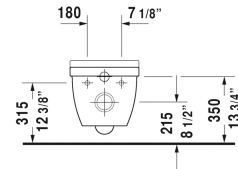

Starck 3 Toilet wall-mounted Duravit Rimless® # 252709..92

< 14 1/8" Inch >

Toilet wall-mounted Duravit Rimless®	Dimension	Weight	Order number
rimless, washdown model, Durafix included, cUPC listed			
Colors			
00 White 20 HygieneGlaze (an antibacterial ceramic glaze that provides almost indefinite effectiveness)			
Variant			
◆ 1.6/0.8 gpf	14 1/8" x 21 1/4" Inch	59.5 lb	252709..92
Infobox			
Durafix for concealed fixation is included, In-wall tank & carrier and actuator plate required for installation / Refer to page XXX			
Sanitary ceramics with the special WonderGliss surface finish will remain clean and attractive-looking for a long time to come. When ordering WonderGliss please add a "1" as eleventh digit to the model number.			
Sigma 01 flush plate, dual flush for toilets, White	9 5/8" x 6 1/2" Inch		115770
Geberit in-wall tank and carrier for toilets, width 19 3/4", depth 5 1/2" height (adjustable) 43" - 47"	19 3/4" x 5 1/2" Inch	40.8 lb	111335
Noise reduction gasket for wall-mounted toilet		0.7 lb	005020
Suitable products			
Toilet seat and cover hinges stainless steel, without slow close,			006381
Toilet seat and cover hinges stainless steel, removable, with slow close,			006389

All drawings contain the necessary measurements which are subject to standard tolerances. They are stated in inch & mm and are non-binding. Exact measurements, in particular for customized installation scenarios, can only be taken from the finished ceramic piece.