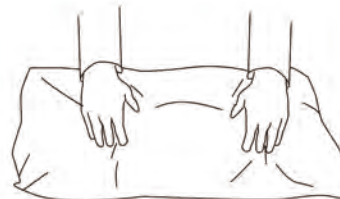

Your cushions come vacuum packed and sealed for shipping. To restore the cushion's original shape, follow the steps below.

Open the vacuum bag carefully.

Press and tap with both hands from the side to fully inhale air

Press and tap with both hands from the front to fully inflate.

Carefully smooth out each section until the surface is even.

After packing up, place them in somewhere dry and ventilated. After about 72-96hours. It can be restored to the best use condition.