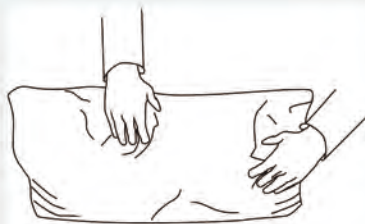

Your cushions come vacuum packed and sealed for shipping. To restore the cushion's original shape, follow the steps below.

Open the vacuum bag carefully.

Press and tap with both hands from the side to fully inhale air

Press and tap with both hands from the front to fully inflate.

Carefully smooth out each section until the surface is even.

After packing up, place them in somewhere dry and ventilated. After about 72-96hours. It can be restored to the best use condition.