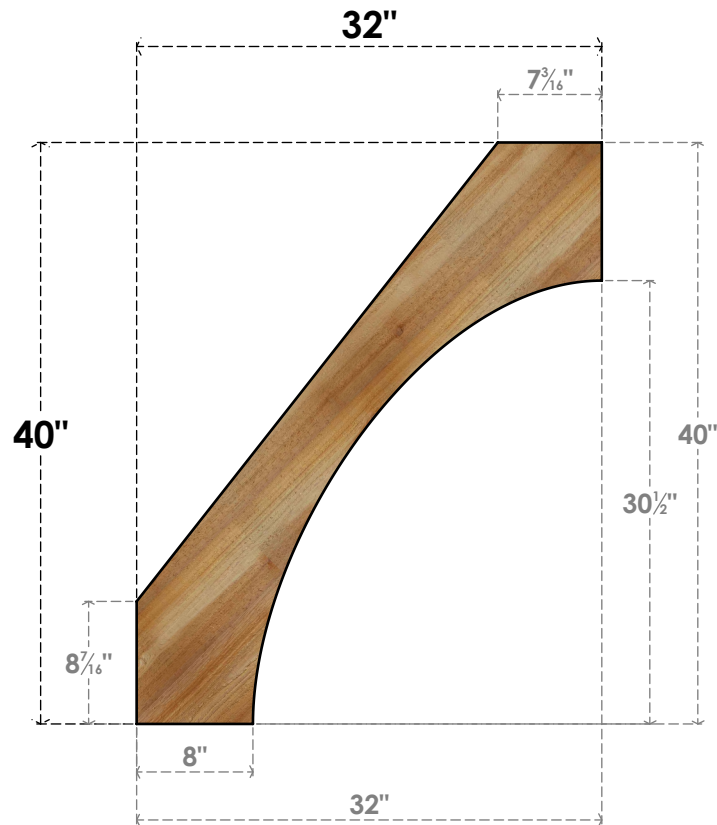

BRC06X32X40WTLOORWR

6"W X 32"D X 40"H WESTLAKE ROUGH SAWN BRACE, WESTERN RED CEDAR

SIDE

FRONT

EKENA MILLWORK
 2300 WEST MAIN ST.
 CLARKSVILLE, TX 75426
 TOLL FREE: 866-607-0453
 WWW.EKENAMILLWORK.COM

NOTES