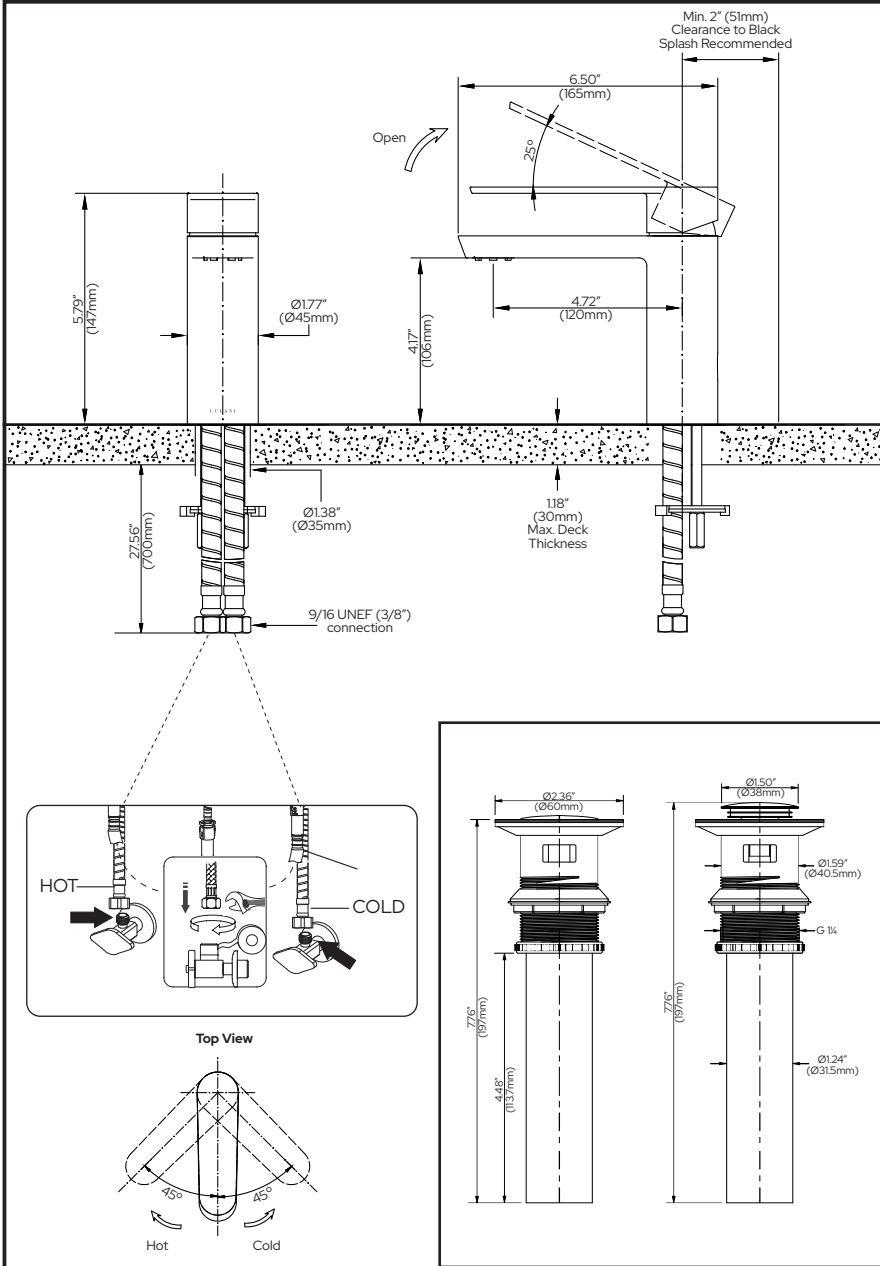

▲ Designate proper finish suffix

Lulani reserves the right (1) to make changes in specifications and materials, and (2) to change or discontinue models, both without notice or obligation. Dimensions are for reference only. See current full-line price book or www.lulani.com for finish options and product availability.