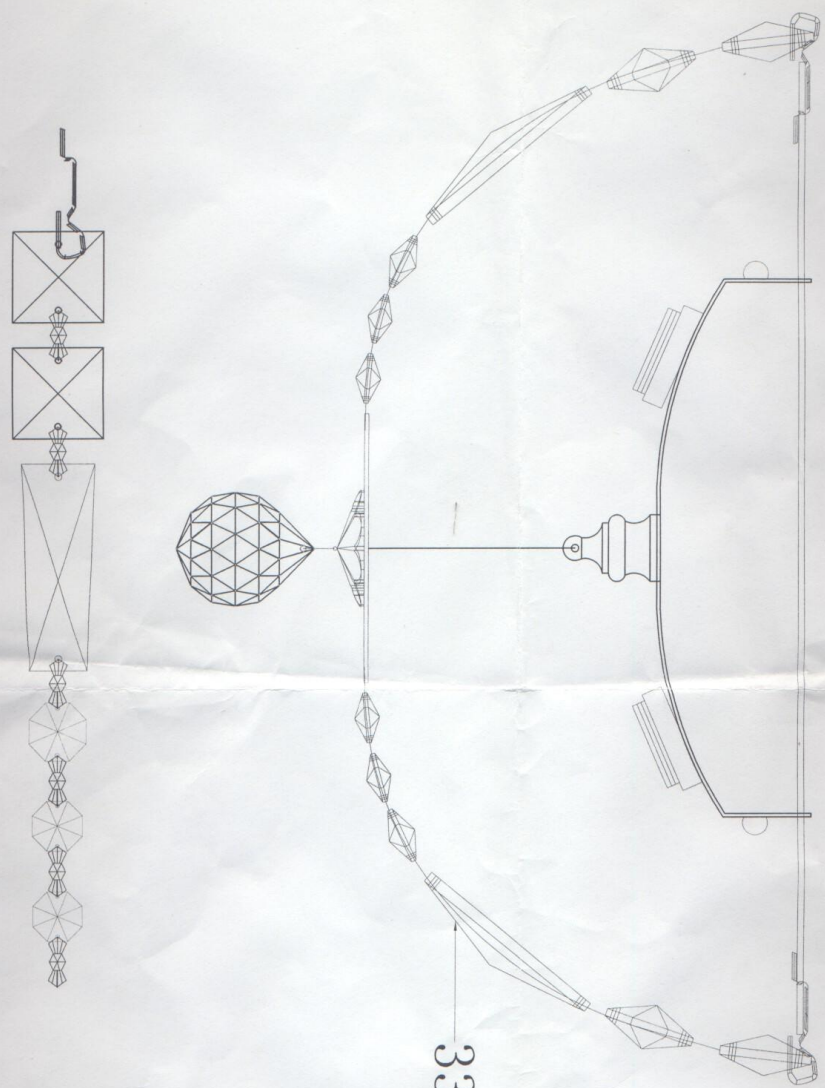

Crystal Equipped MODEL NO. BET39

CHROME

4L

33PCS