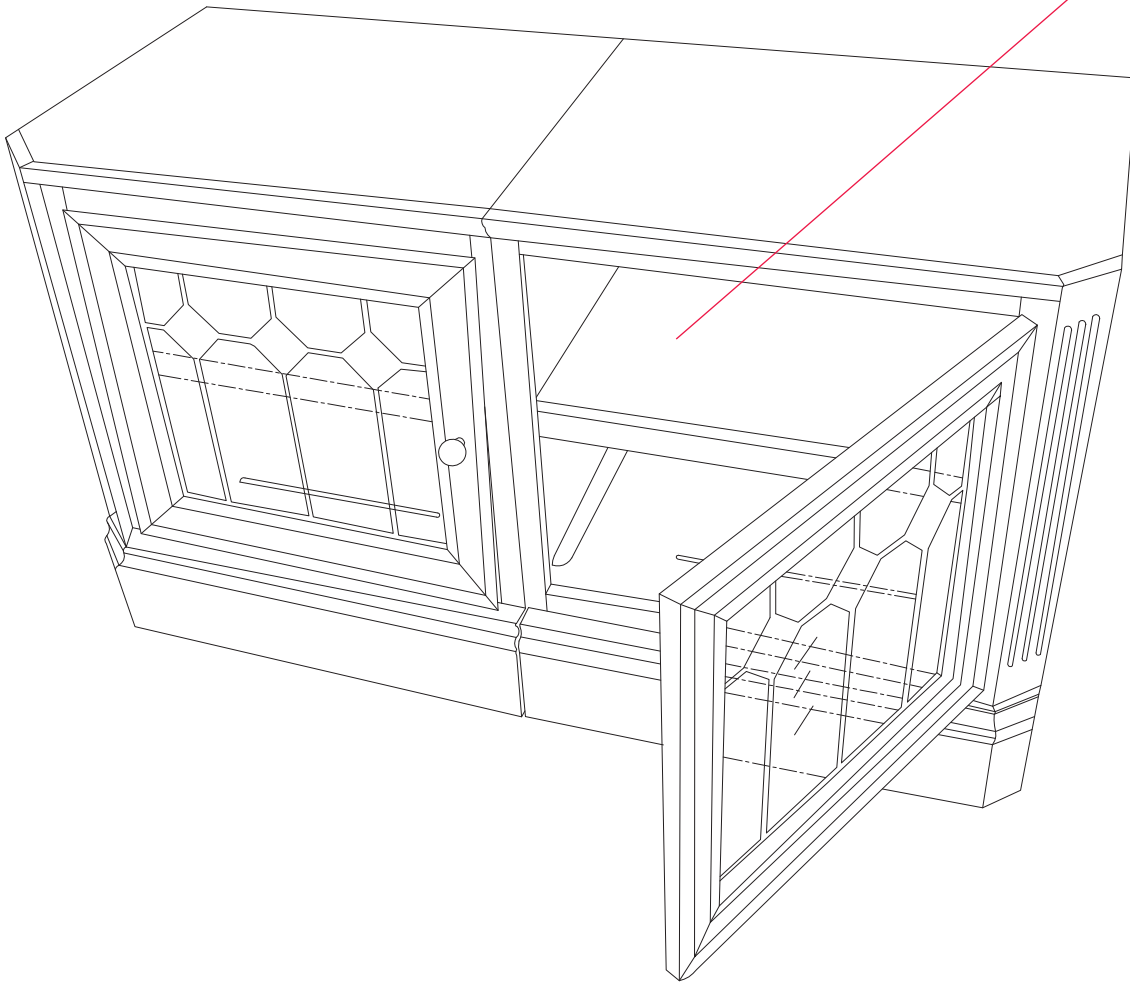

48" X-pandable Console Production

Overall: 48" x 19.75" x 27.5"

Extended: 71" x 19.75" x 27.5"

Non-adjustable shelf
Inside each space:
22.5" x 18" x 9.5"
Front: 19.5" W x 8.25" H

Extended shelves
Inside: 23" x 14.25" x 9.5"
Front: 9" H