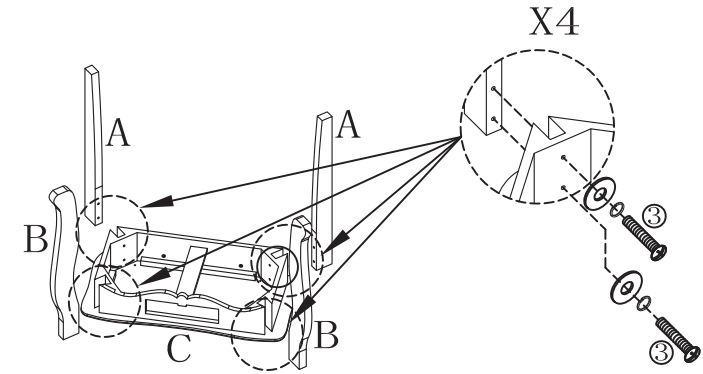

Item No: TD-11670A\B\C\D\E\F\G\I\PS\J\K\L\M
Teamson Kids-Toy Vanity Table And Stool Set

WARNING

CHOKING HAZARD-small parts
Not for children under 3yrs
The toy is to be assembled by an adult.

Care Instructions

To clean your product, use mild soap and water on a damp cloth. Do not use window cleaners or cleaning abrasives as they will scratch the surface and could damage the protective coating.

Customer Service

For questions regarding this product, or to receive replacement or missing parts, please contact customer service based on your location. Please have ready the model number and part number(s) located in this assembly instruction sheet when you contact us.

www.teamsonkids.com

(1)

PRODUCT PARTS :

A	B	C	D	E	F	G	H	I	J
2PCS	2PCS	1PC	1PC	1PC	1PC	1PC	1PC	1PC	4PCS

HARDWARES :

①	②	③	④	⑤	⑥
$\phi 4 \times 22 \text{mm}$	$\phi 4 \times 15 \text{mm}$	M6X41mm	M6X22mm	$\phi 3 \times 10 \text{mm}$	
4PCS	1PC	16SETS	2SETS	4PCS	2PCS