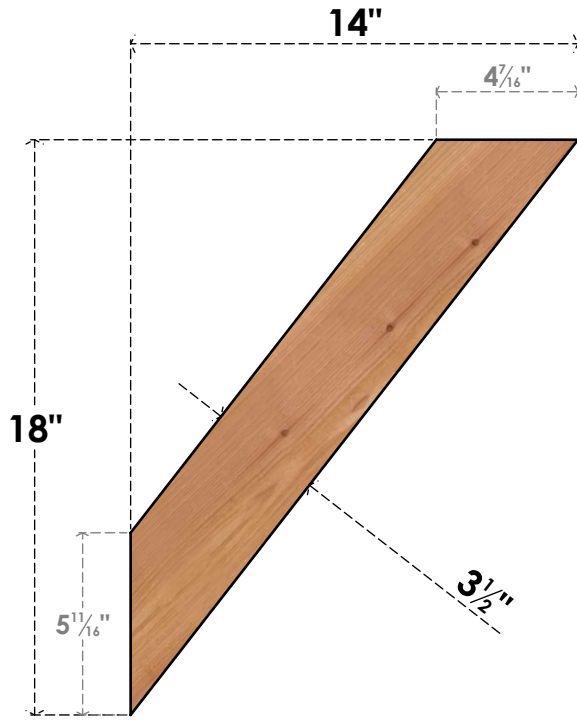

BRC04X14X18TRA00SWR

3 1/2"W X 14"D X 18"H TRADITIONAL SMOOTH BRACE, WESTERN RED CEDAR

SIDE

FRONT

EKENA MILLWORK
 2300 WEST MAIN ST.
 CLARKSVILLE, TX 75426
 TOLL FREE: 866-607-0453
 WWW.EKENAMILLWORK.COM

NOTES