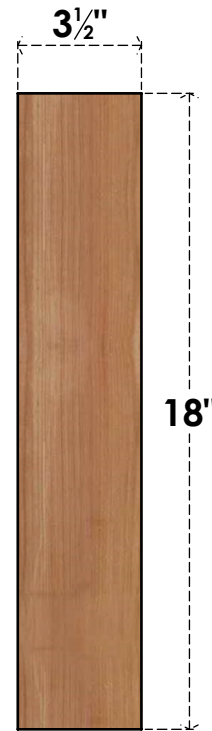

BRC04X14X18TRA00SWR

3 1/2"W X 14"D X 18"H TRADITIONAL SMOOTH BRACE, WESTERN RED CEDAR

SIDE

FRONT

EKENA MILLWORK
 2300 WEST MAIN ST.
 CLARKSVILLE, TX 75426
 TOLL FREE: 866-607-0453
 WWW.EKENAMILLWORK.COM

NOTES

1. INSTALLATION TO BE COMPLETED IN ACCORDANCE WITH MANUFACTURER'S SPECIFICATIONS.
2. DRAWING MAY NOT BE TO SCALE
3. THIS DRAWING IS INTENDED FOR DESIGN AND PLANNING PURPOSES ONLY.
4. ALL INFORMATION CONTAINED HEREIN WAS CURRENT AT THE TIME OF DEVELOPMENT BUT MUST BE REVIEWED AND APPROVED BY THE PRODUCT MANUFACTURER TO BE CONSIDERED ACCURATE.
5. PRODUCTS ARE NOT KILN DRIED. THIS ITEM IS UNIQUE AND WILL CONTAIN THE NATURAL VARIATIONS THAT THE WOOD SPECIES OFFERS. THIS MAY RESULT IN VARIATIONS UP TO 1/4"