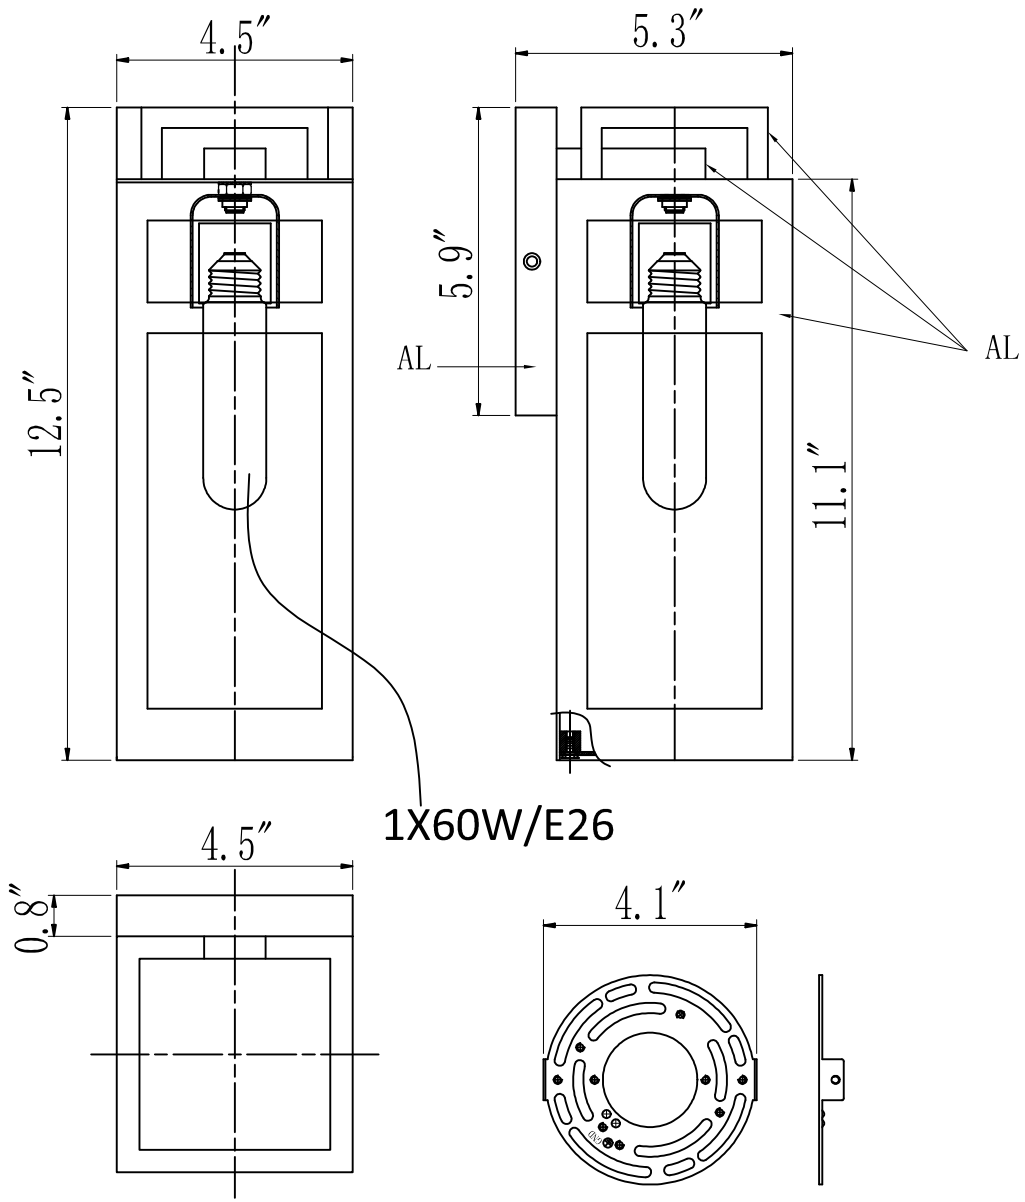

DESIGN COPYRIGHT - 08/21/2025
ALL RIGHTS RESERVED AND MAY
NOT BE DUPLICATED WITHOUT OUR
WRITTEN PERMISSION

Matte Black-LRU A24
LRU Bronze

ITEM: OD-953-1W-BK-13