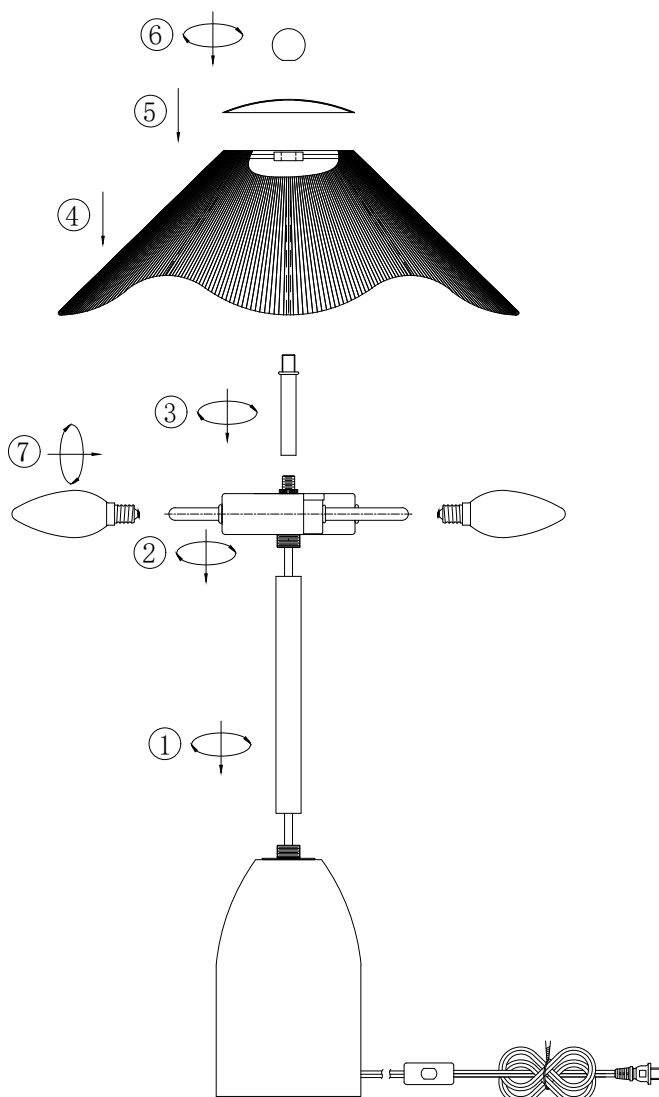

Important Safety Instructions

- **DANGER:** To reduce the risk of electric shock, always unplug this lamp from the electrical outlet before attempting to install, clean, or move the fixture.
- **WARNING:** Do not use with an extension cord unless the plug can be fully inserted.
- The maximum supported wattage for the lamp socket is 60W. DO NOT use bulbs exceeding 60W.
- Use only the provided bulb type (E26 base) or an equivalent replacement.
- Do not immerse the cord, plug, or lamp base in water or any other liquid.
- Keep the lamp away from heat sources.
- If the cord or plug is damaged, the lamp must be discarded.

Installation Guide

- The assembly process involves securing the lampshade to the base assembly before installing the bulb.