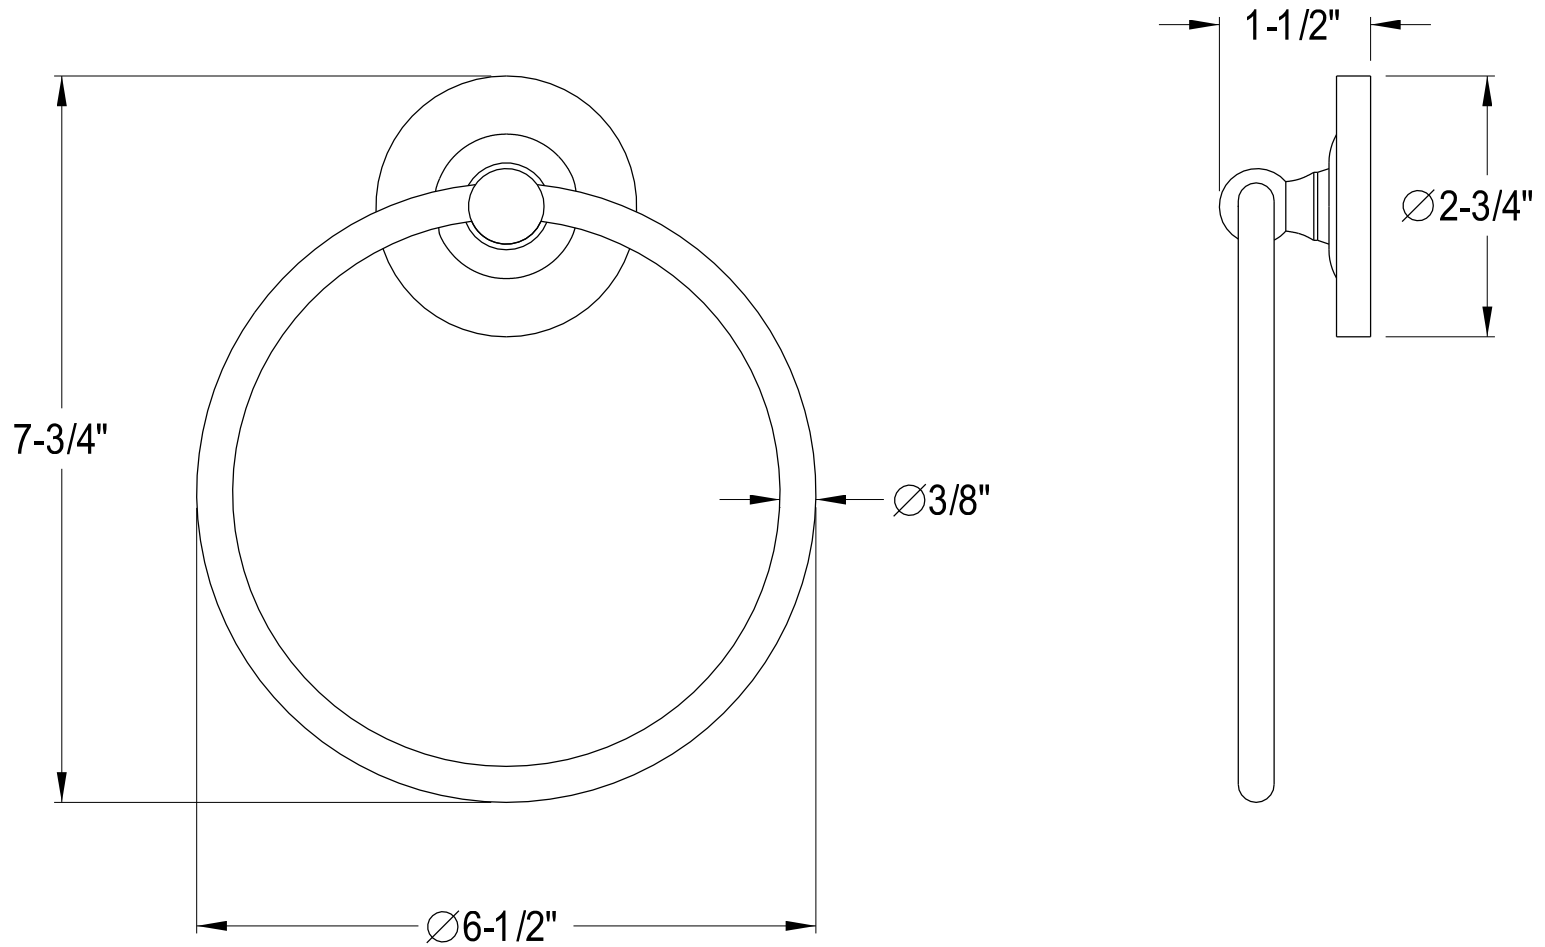

# BA312C,PB,ORB,SN

Classic 18" Towel Bar

# BA314C,PB,ORB,SN

Classic Towel Ring

# BA318C,PB,ORB,SN

Toilet Paper Holder