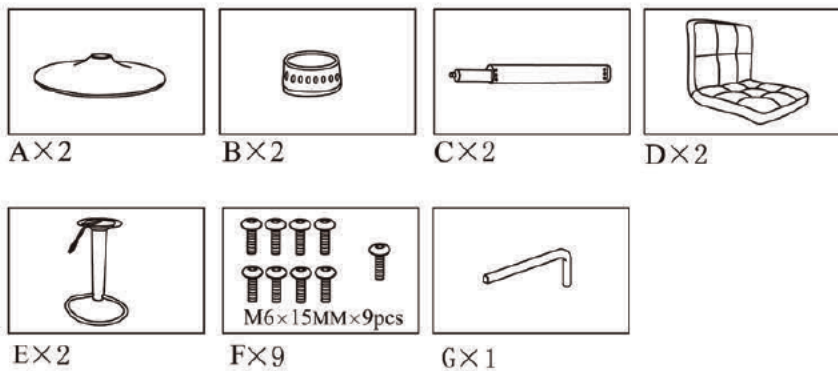

BAR STOOL ASSEMBLY INSTRUCTION

THANK YOU FOR PURCHASING BAR STOOL

PARTS LIST

Please sit down in the middle of the seat.
Failure to sit correctly may result serious injury
and/or death of you or person around you

WARNING

- 1 Do not stand in this chair or use the chair as a step ladder use it as stool only.
- 2 This chair is designed for one person to use at a time.
- 3 This chair is designed for one approved for users weighing up to 250lbs(113kgs)
- 4 Do not use this chair unless all bolts, screws and knobs are firmly secured.
- 5 Check all bolts,screws and knobs every 90days. Tighten if any are loose.
- 6 Failure to follow these instructions may result in serious injury or death of yourself and people around you.
- 7 Some of the part are heavy and/or has shape edge, please install it carefully to avoid hurt you and people around you.