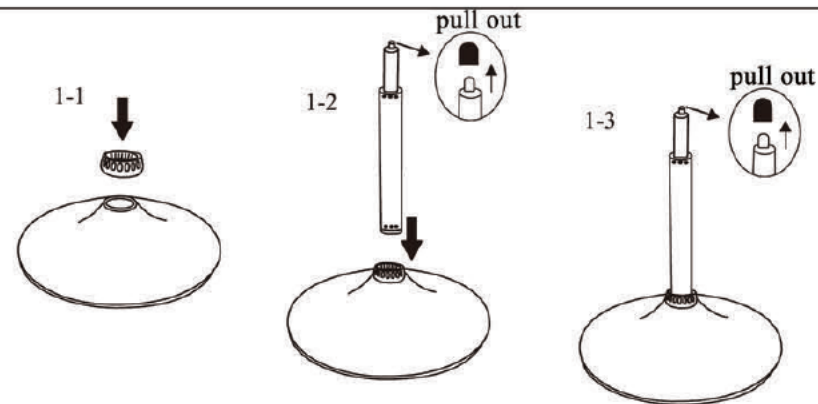

BAR STOOL ASSEMBLY INSTRUCTION

THANK YOU FOR PURCHASING BAR STOOL

PARTS LIST

Please sit down in the middle of the seat.
Failure to sit correctly may result serious injury
and/or death of you or person around you

WARNING

- 1 Do not stand in this chair or use the chair as a step ladder use it as stool only.
- 2 This chair is designed for one person to use at a time.
- 3 This chair is designed for one approved for users weighing up to 250lbs(113kgs)
- 4 Do not use this chair unless all bolts, screws and knobs are firmly secured.
- 5 Check all bolts,screws and knobs every 90days. Tighten if any are loose.
- 6 Failure to follow these instructions may result in serious injury or death of yourself and people around you.
- 7 Some of the part are heavy and/or has shape edge, please install it carefully to avoid hurt you and people around you.