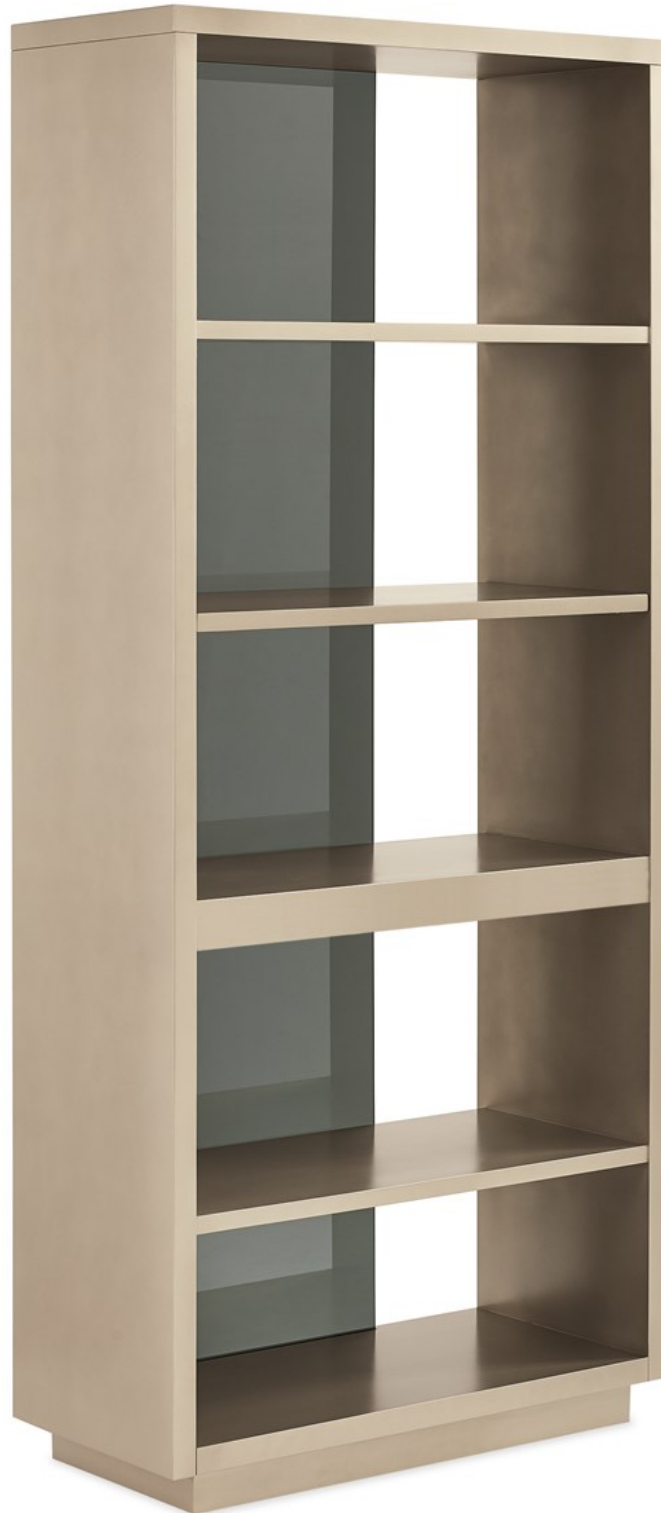

caracole

REMIX ETAGERE

m111-019-811

COLLECTION: MODERN REMIX

DIMENSIONS: 36W x 16D x 82H

Infuse your space with unique style with the addition of this extraordinary etagere. Tall and dashing, it features a back panel of black glass and four shelves for storing and displaying your favorite books, photos and treasures. A glamorous finish of Twinkling Argent highlights its thoughtfully designed form while adding another layer of luxe. Its two center shelves can also be removed to accommodate a television (up to 33 inches in size). Use one to create a design moment in any space or bunch two or three together for an impressive focal point.

FINISH:

Twinkling_Argent