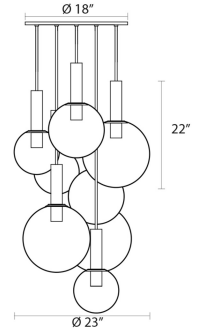

Project:

Spec Sheet

Dimensions

Height:	22"
Diameter:	29"
Canopy/Backplate/Base:	18"
Hanging Details:	10' Adjustable Cord
Size:	8-Light

Electrical Specs

Bulb 1 Type:	Medium Base
Bulb Quantity:	8
Input Voltage:	120VAC
Wattage:	60
Color Temperature:	N/A
Dimming Type:	N/A
Bulb Max Wattage:	60

Installation

Installation:	Licensed electrician required
Sloped Ceiling Compatible?:	Compatible
Minimum Hanging Height:	22"
Maximum Hanging Height:	142"

Shipping

Carton 1 L x W x H:	33" X 32" X 22"
Carton 1 Gross Weight:	45 LBS