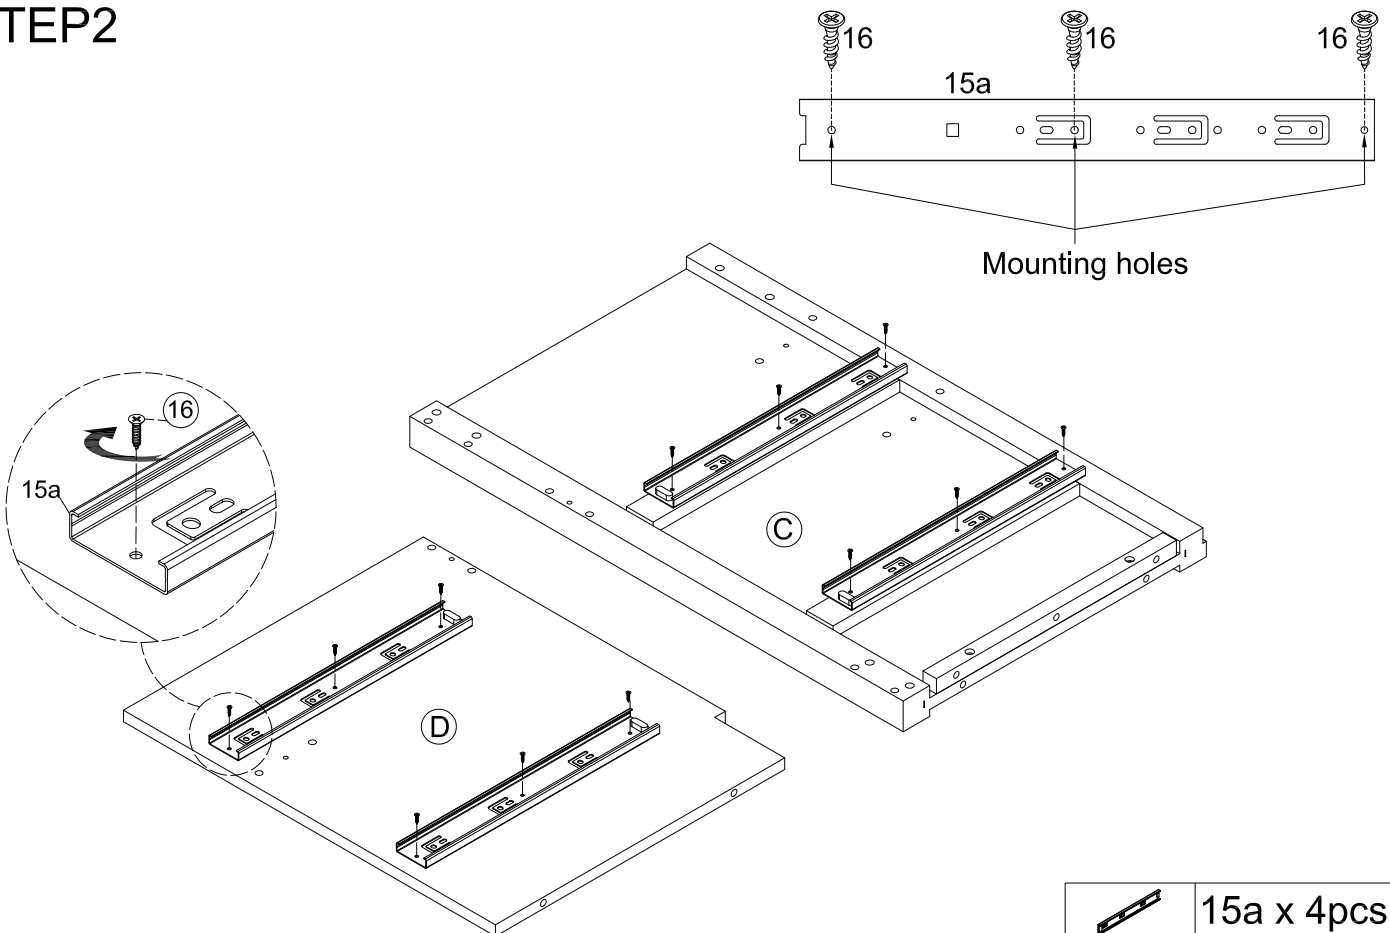

STEP1

	16 x 2SET

STEP2

	15a x 4pcs
	16 x 12pcs