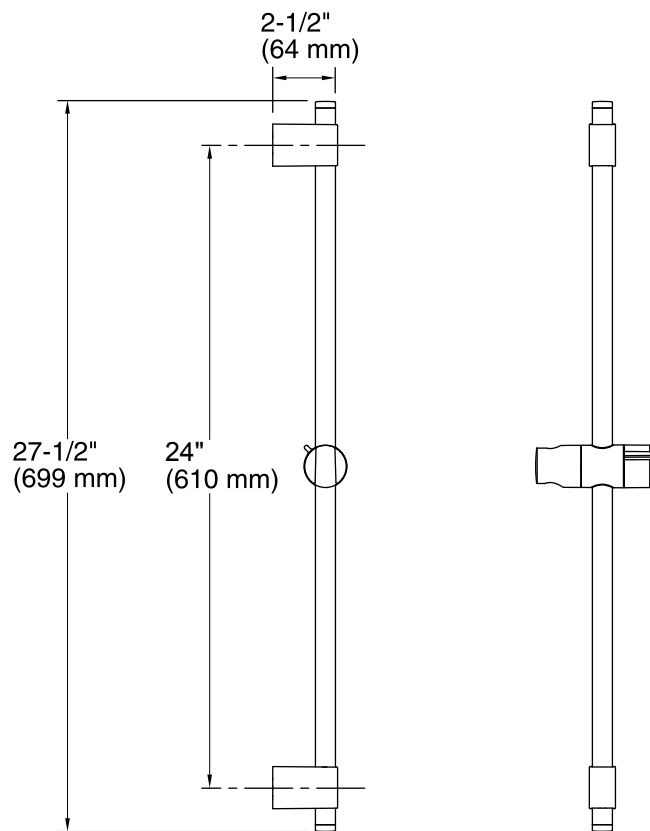

Features

- Adjustable mounting brackets offer installation flexibility.
- Adjustable angle of handshower.
- KOHLER finishes resist corrosion and tarnishing.

ADA CSA B651 OBC

Codes/Standards

ASME A112.18.1/CSA B125.1
ADA
ICC/ANSI A117.1
CSA B651
OBC

Technical Information

All product dimensions are nominal.

Notes

Install this product according to the installation guide.

Mount the slidebar to stud framing or install backing support.

For tile or other solid finish surfaces: Predrill mounting holes through surface material only; do not drill into the stud.