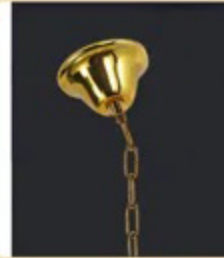

# Product Size

Bulb Base: E12 x 8  
Bulbs Not Included

Work on  
Sloped Ceiling

Clear  
K9 Crystal