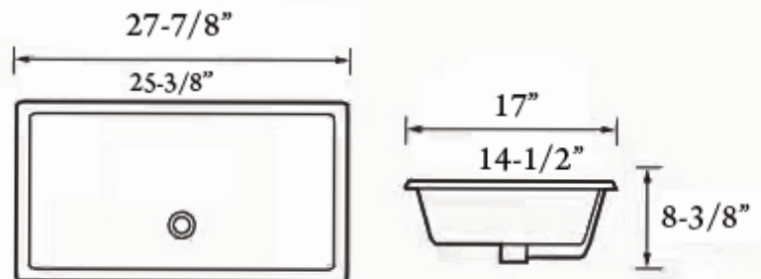

MARYSOL 27" RECTANGULAR UNDERCOUNTER

Cat. No.
4-143WH

Drain not provided

W: 27-7/8"
D: 17"
H: 8-3/8"

Features:

- ▶ Made of Vitreous China
- ▶ Rectangular
- ▶ Pre-drilled overflow hole
- ▶ For undercounter installation
- ▶ Sink Clips Needed (Order Separately)
- ▶ For use with grid drain #5600 or #57080

Colors:

WH White

Compliance Certification
Meets or exceeds the following
specifications: ASME 12.19.2.2018
for vitreous china fixtures.

Interior Dimensions:

Basin Interior: 25-3/8" x 14-1/2"
Basin Depth: 6-3/8"
Water depth to overflow: 4-7/8"

Dimensions of fixture are nominal and may vary within the range of tolerances established by ANSI Standard A112.19.2.2018. Dimensions and specifications subject to change without notice.